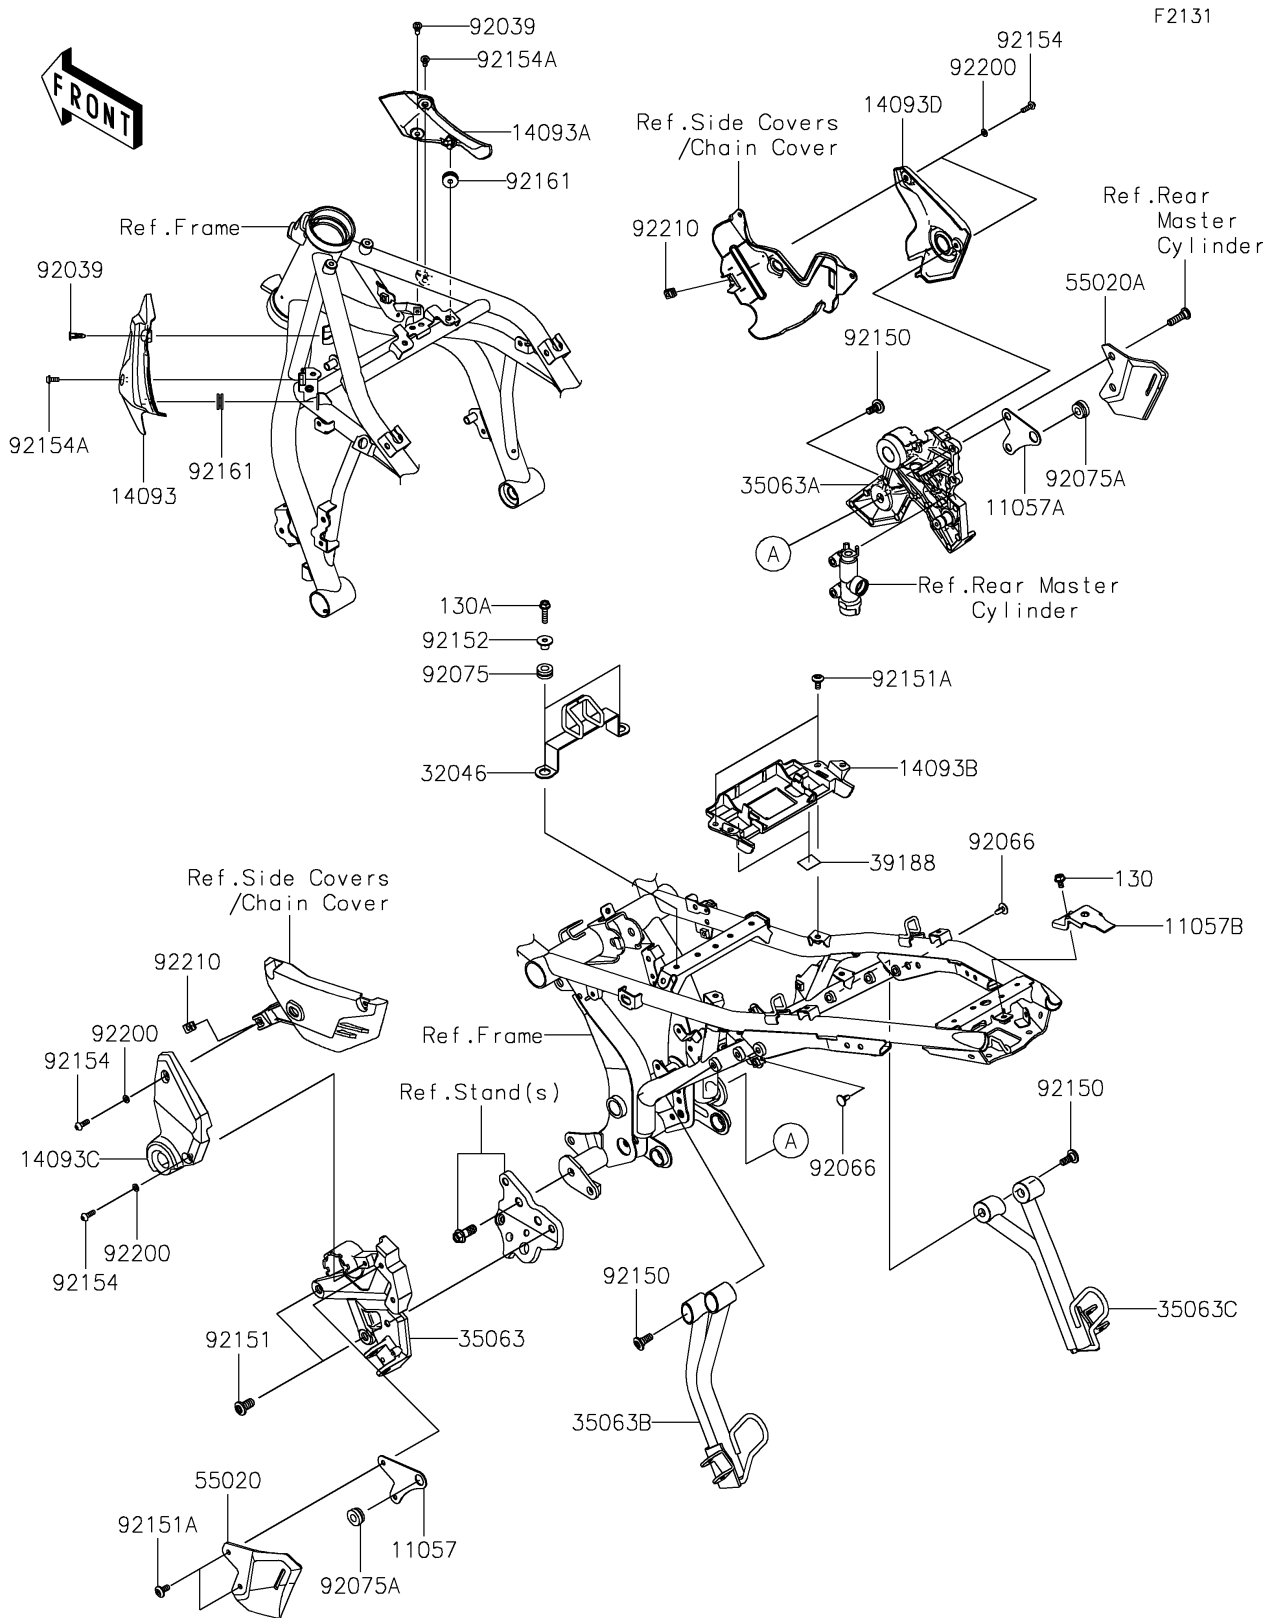

2022 Z650RS ABS PARTS DIAGRAM

Frame Fittings

2022 Z650RS ABS PARTS LIST

Frame Fittings

ITEM NAME	PART NUMBER	QUANTITY
BRACKET,STEP STAY,LH (Ref # 11057)	11057-0476	1
BRACKET,STEP STAY,RH (Ref # 11057A)	11057-0477	1
BRACKET,TAIL LAMP (Ref # 11057B)	11057-7127	1
COVER,FRAME,LH (Ref # 14093)	14093-1103	1
COVER,FRAME,RH (Ref # 14093A)	14093-1104	1
COVER,BATTERY (Ref # 14093B)	14093-1109	1
COVER,LH,F.S.BLACK (Ref # 14093C)	14093-1266-18T	1
COVER,RH,F.S.BLACK (Ref # 14093D)	14093-1267-18T	1
BRACKET-SEAT (Ref # 32046)	32046-0466	1
STAY,STEP,FR,LH,F.S.BLACK (Ref # 35063)	35063-1348-18R	1
STAY,STEP,FR,RH,F.S.BLACK (Ref # 35063A)	35063-1349-18R	1
STAY,STEP,RR,LH,F.S.BLACK (Ref # 35063B)	35063-1541-18R	1
STAY,STEP,RR,RH,F.S.BLACK (Ref # 35063C)	35063-1542-18R	1
TAPE,25X13 (Ref # 39188)	39188-0589	2
GUARD,HEEL,LH (Ref # 55020)	55020-2354	1
GUARD,HEEL,RH (Ref # 55020A)	55020-2355	1
RIVET (Ref # 92039)	92039-0709	2
PLUG (Ref # 92066)	92066-1103	2
DAMPER (Ref # 92075)	92075-1880	2
DAMPER (Ref # 92075A)	92075-277	2
BOLT,SOCKET,8X20 (Ref # 92150)	92150-1760	5
BOLT,SOCKET,10X20 (Ref # 92151)	92151-1557	2
BOLT,SOCKET,6X14 (Ref # 92151A)	92151-1654	4
COLLAR,6.5X10X11.6 (Ref # 92152)	92152-2326	2
BOLT,SOCKET,5X16 (Ref # 92154)	92154-0209	4
BOLT,SOCKET,5X12 (Ref # 92154A)	92154-0917	2
DAMPER (Ref # 92161)	92161-0588	2
WASHER,5.2X10X1 (Ref # 92200)	92200-2286	4
NUT,PLATE,5MM (Ref # 92210)	92210-0935	2

2022 Z650RS ABS PARTS LIST

Frame Fittings

ITEM NAME	PART NUMBER	QUANTITY
BOLT-FLANGED,6X10 (Ref # 130)	130BB0610	1
BOLT-FLANGED,6X25 (Ref # 130A)	130BC0625	2