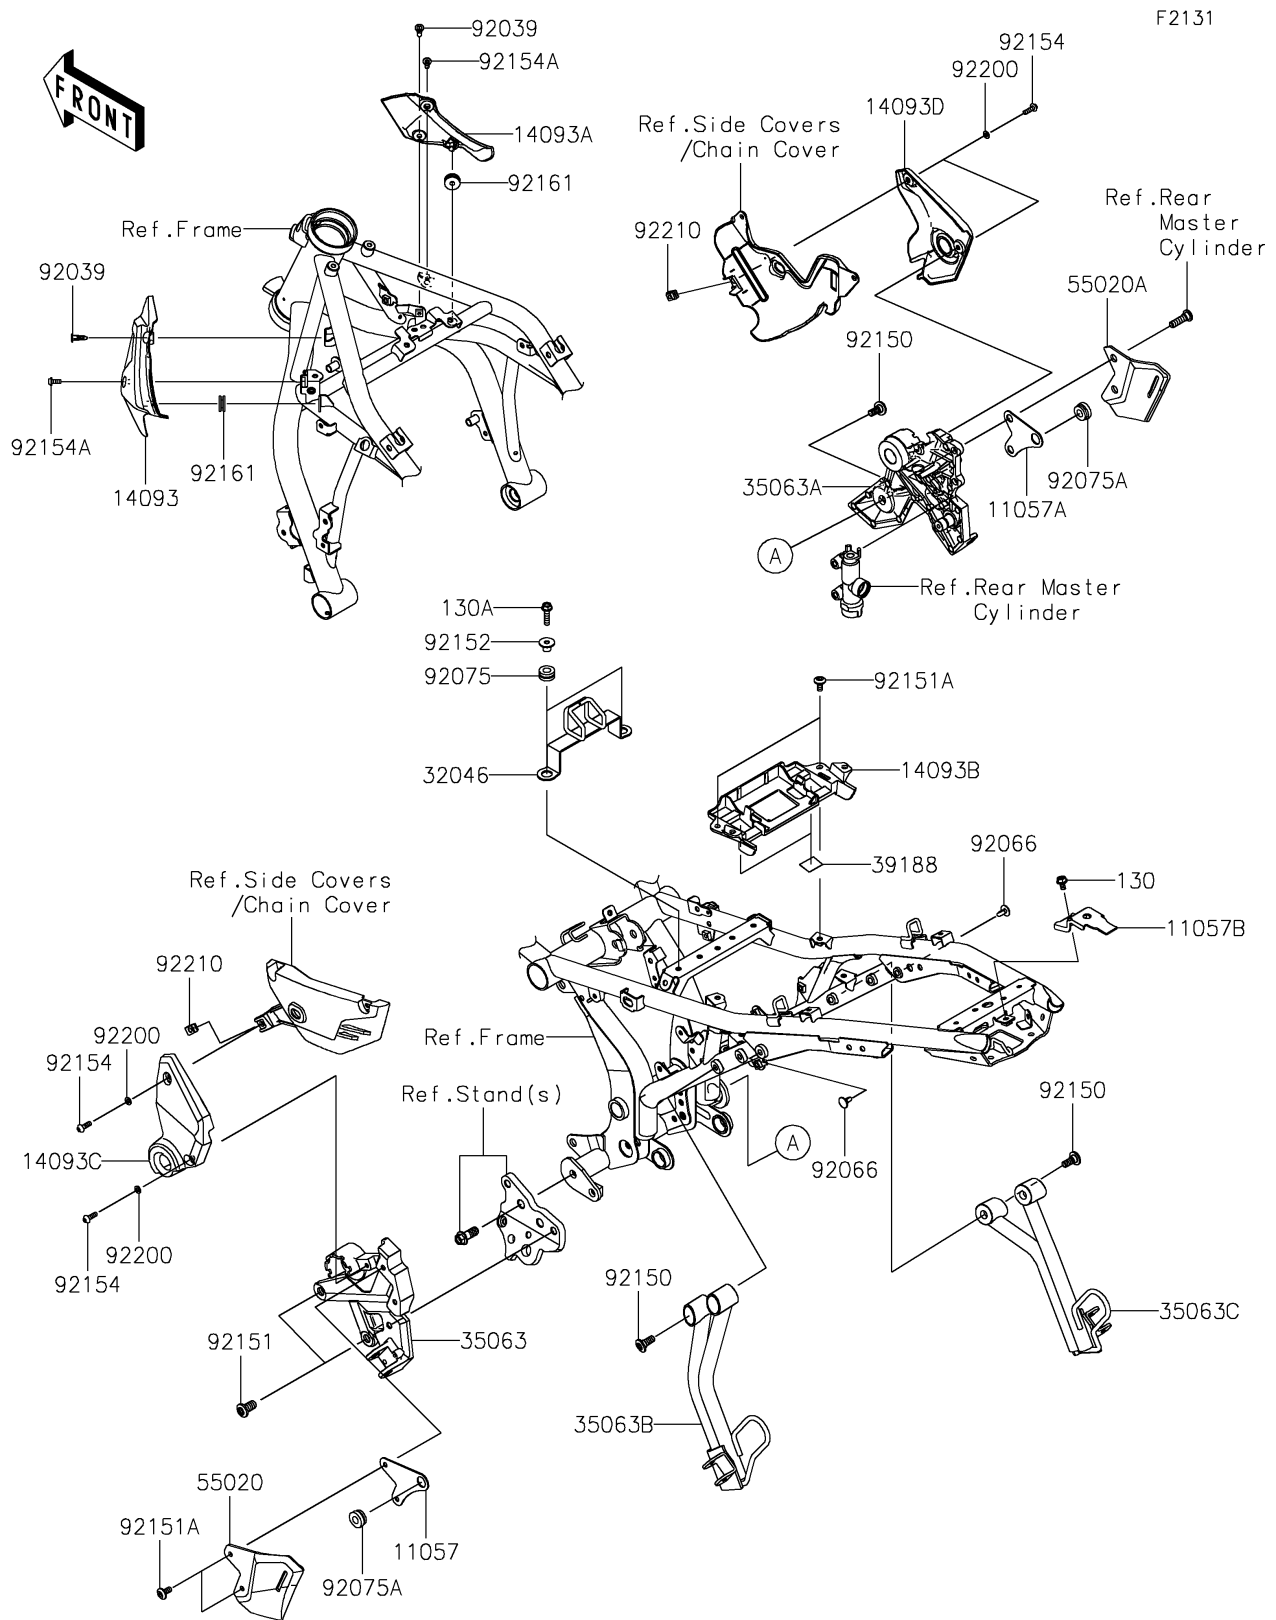

2022 Z650RS ABS

PARTS DIAGRAM

Frame Fittings

2022 Z650RS ABS

PARTS LIST

Frame Fittings

ITEM NAME	PART NUMBER	QUANTITY
BRACKET,STEP STAY,LH (Ref # 11057)	11057-0476	1
BRACKET,STEP STAY,RH (Ref # 11057A)	11057-0477	1
BRACKET,TAIL LAMP (Ref # 11057B)	11057-7127	1
COVER,FRAME,LH (Ref # 14093)	14093-1103	1
COVER,FRAME,RH (Ref # 14093A)	14093-1104	1
COVER,BATTERY (Ref # 14093B)	14093-1109	1
COVER,LH,F.S.BLACK (Ref # 14093C)	14093-1266-18T	1
COVER,RH,F.S.BLACK (Ref # 14093D)	14093-1267-18T	1
BRACKET-SEAT (Ref # 32046)	32046-0466	1
STAY,STEP,FR,LH,F.S.BLACK (Ref # 35063)	35063-1348-18R	1
STAY,STEP,FR,RH,F.S.BLACK (Ref # 35063A)	35063-1349-18R	1
STAY,STEP,RR,LH,F.S.BLACK (Ref # 35063B)	35063-1541-18R	1
STAY,STEP,RR,RH,F.S.BLACK (Ref # 35063C)	35063-1542-18R	1
TAPE,25X13 (Ref # 39188)	39188-0589	2
GUARD,HEEL,LH (Ref # 55020)	55020-2354	1
GUARD,HEEL,RH (Ref # 55020A)	55020-2355	1
RIVET (Ref # 92039)	92039-0709	2
PLUG (Ref # 92066)	92066-1103	2
DAMPER (Ref # 92075)	92075-1880	2
DAMPER (Ref # 92075A)	92075-277	2
BOLT,SOCKET,8X20 (Ref # 92150)	92150-1760	5
BOLT,SOCKET,10X20 (Ref # 92151)	92151-1557	2
BOLT,SOCKET,6X14 (Ref # 92151A)	92151-1654	4
COLLAR,6.5X10X11.6 (Ref # 92152)	92152-2326	2
BOLT,SOCKET,5X16 (Ref # 92154)	92154-0209	4
BOLT,SOCKET,5X12 (Ref # 92154A)	92154-0917	2
DAMPER (Ref # 92161)	92161-0588	2
WASHER,5.2X10X1 (Ref # 92200)	92200-2286	4
NUT,PLATE,5MM (Ref # 92210)	92210-0935	2

2022 Z650RS ABS

PARTS LIST

Frame Fittings

ITEM NAME	PART NUMBER	QUANTITY
BOLT-FLANGED,6X10 (Ref # 130)	130BB0610	1
BOLT-FLANGED,6X25 (Ref # 130A)	130BC0625	2