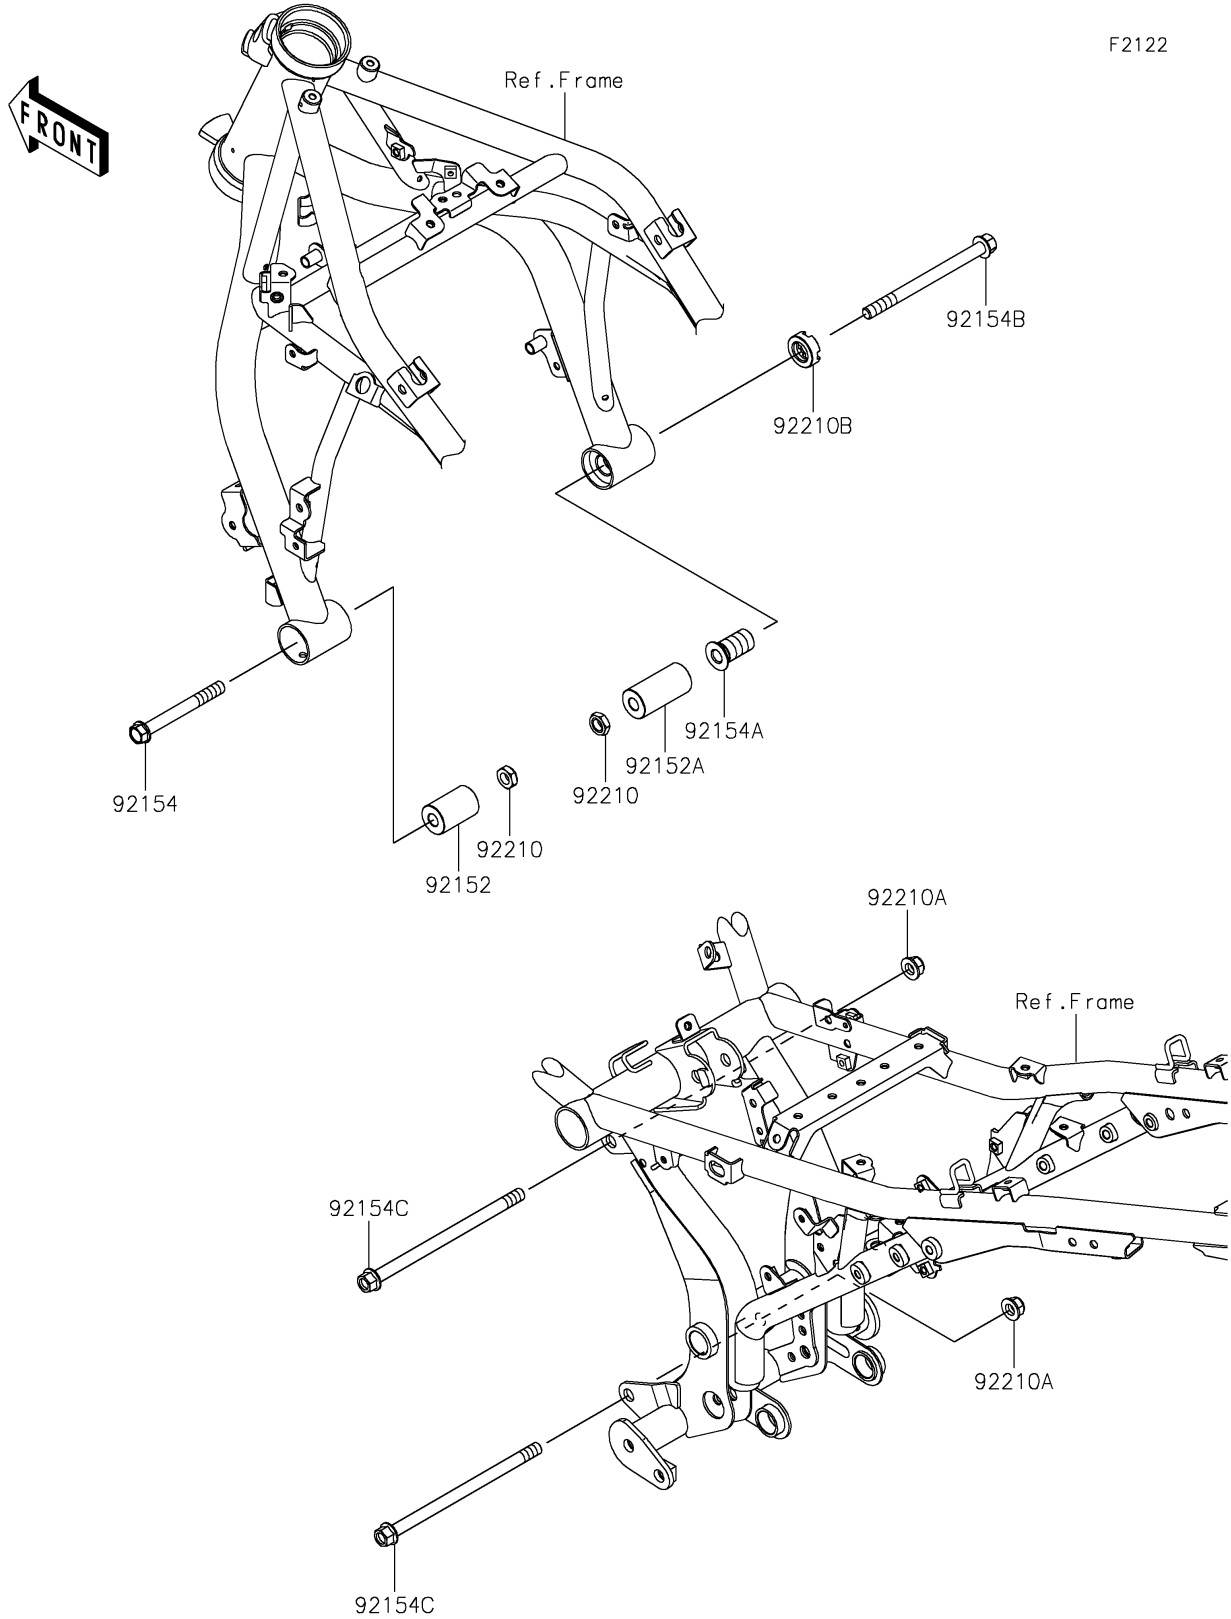

# 2022 Z650RS ABS PARTS DIAGRAM

Engine Mount

## 2022 Z650RS ABS PARTS LIST

### Engine Mount

ITEM NAME	PART NUMBER	QUANTITY
COLLAR,10.5X26X40 (Ref # 92152)	92152-2230	1
COLLAR,10.5X26X54 (Ref # 92152A)	92152-2231	1
BOLT,FLANGED,10X90 (Ref # 92154)	92154-0448	1
BOLT,ADJUST,18X35 (Ref # 92154A)	92154-2168	1
BOLT,FLANGED,10X132 (Ref # 92154B)	92154-4226	1
BOLT,FLANGED,10X170 (Ref # 92154C)	92154-4227	2
NUT,LOCK,10MM (Ref # 92210)	92210-0784	2
NUT,LOCK,FLANGED,10MM (Ref # 92210A)	92210-1080	2
NUT,18MM (Ref # 92210B)	92210-1203	1