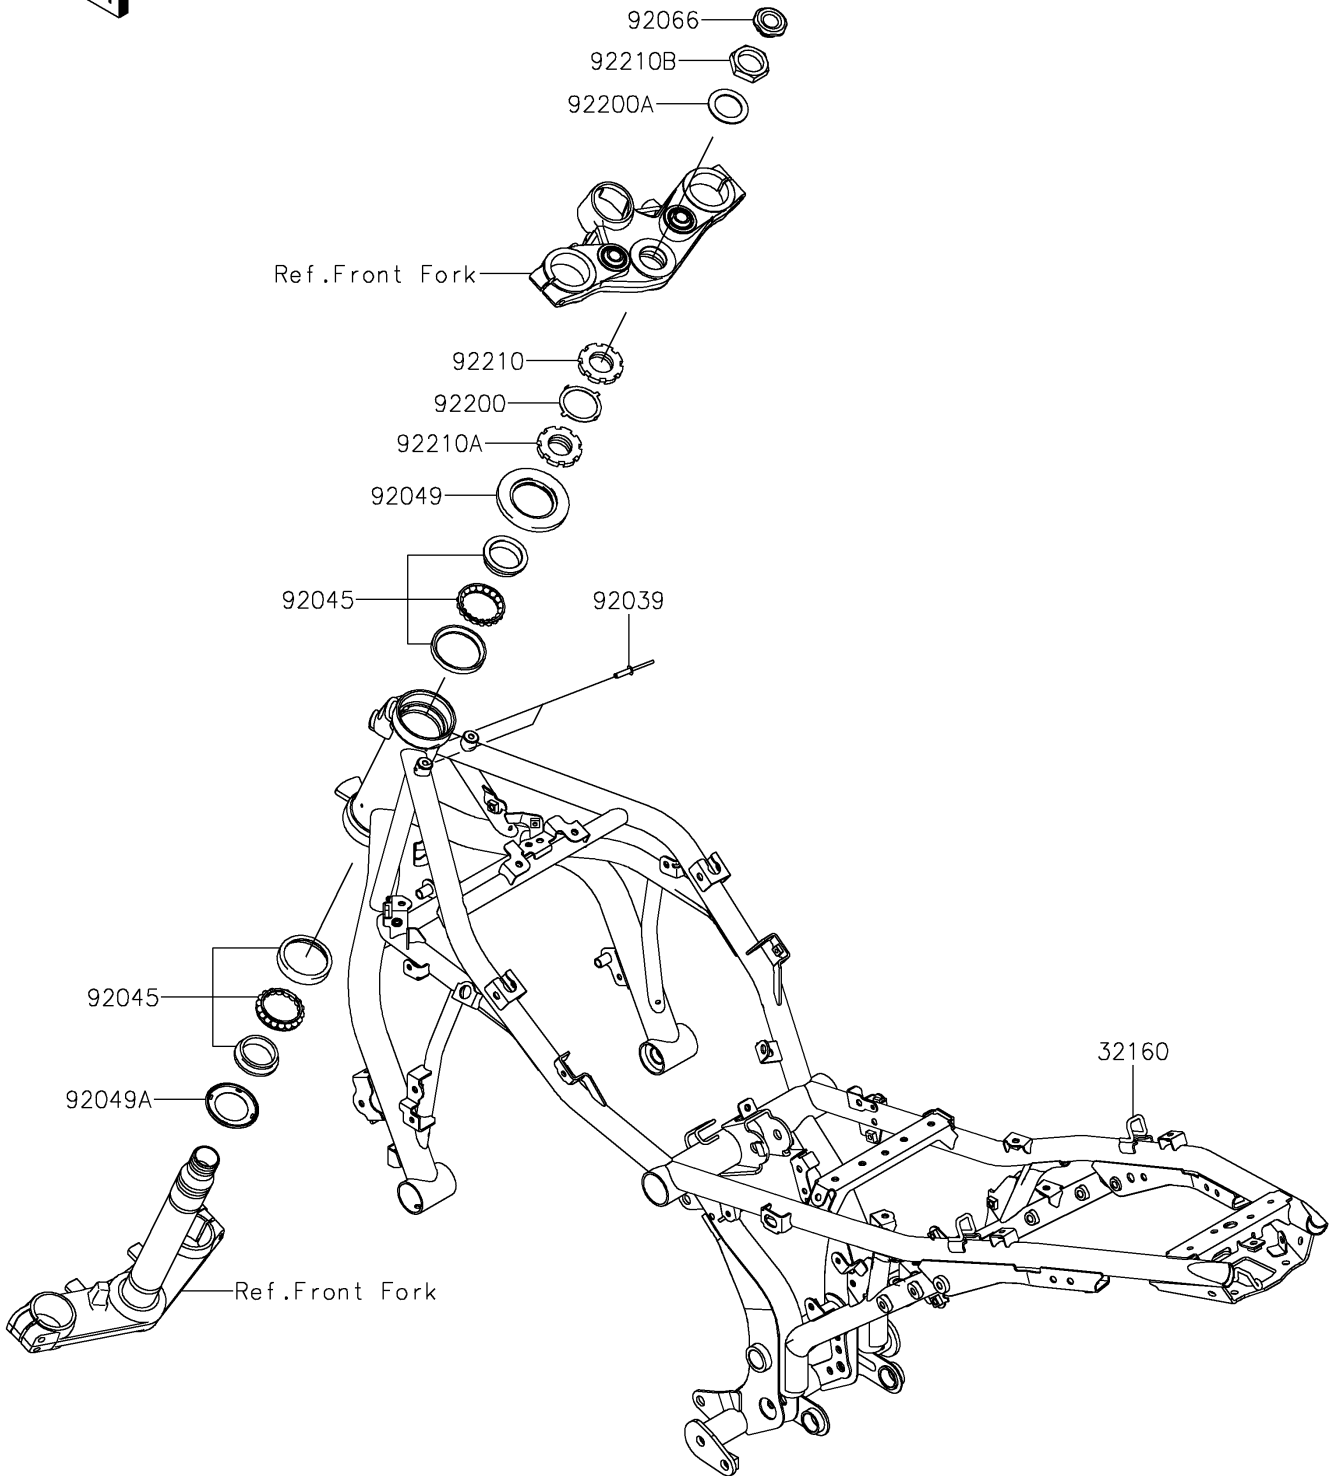

2022 Z650RS ABS PARTS DIAGRAM

Frame

F2120

2022 Z650RS ABS PARTS LIST

Frame

ITEM NAME	PART NUMBER	QUANTITY
FRAME-COMP,MAIN,F.S.BLACK (Ref # 32160)	32160-1912-18R	1
RIVET (Ref # 92039)	92039-1251	2
BEARING-BALL,SF07A17PX1V1 (Ref # 92045)	92045-1384	2
SEAL-OIL (Ref # 92049)	92049-0131	1
SEAL-OIL (Ref # 92049A)	92049-0137	1
PLUG (Ref # 92066)	92066-0974	1
WASHER (Ref # 92200)	92200-0036	1
WASHER,28.5X42X1.6 (Ref # 92200A)	92200-0209	1
NUT,STEERING STEM,35MM (Ref # 92210)	92210-0534	1
NUT,STEERING STEM,35MM (Ref # 92210A)	92210-0535	1
NUT,28MM (Ref # 92210B)	92210-1746	1