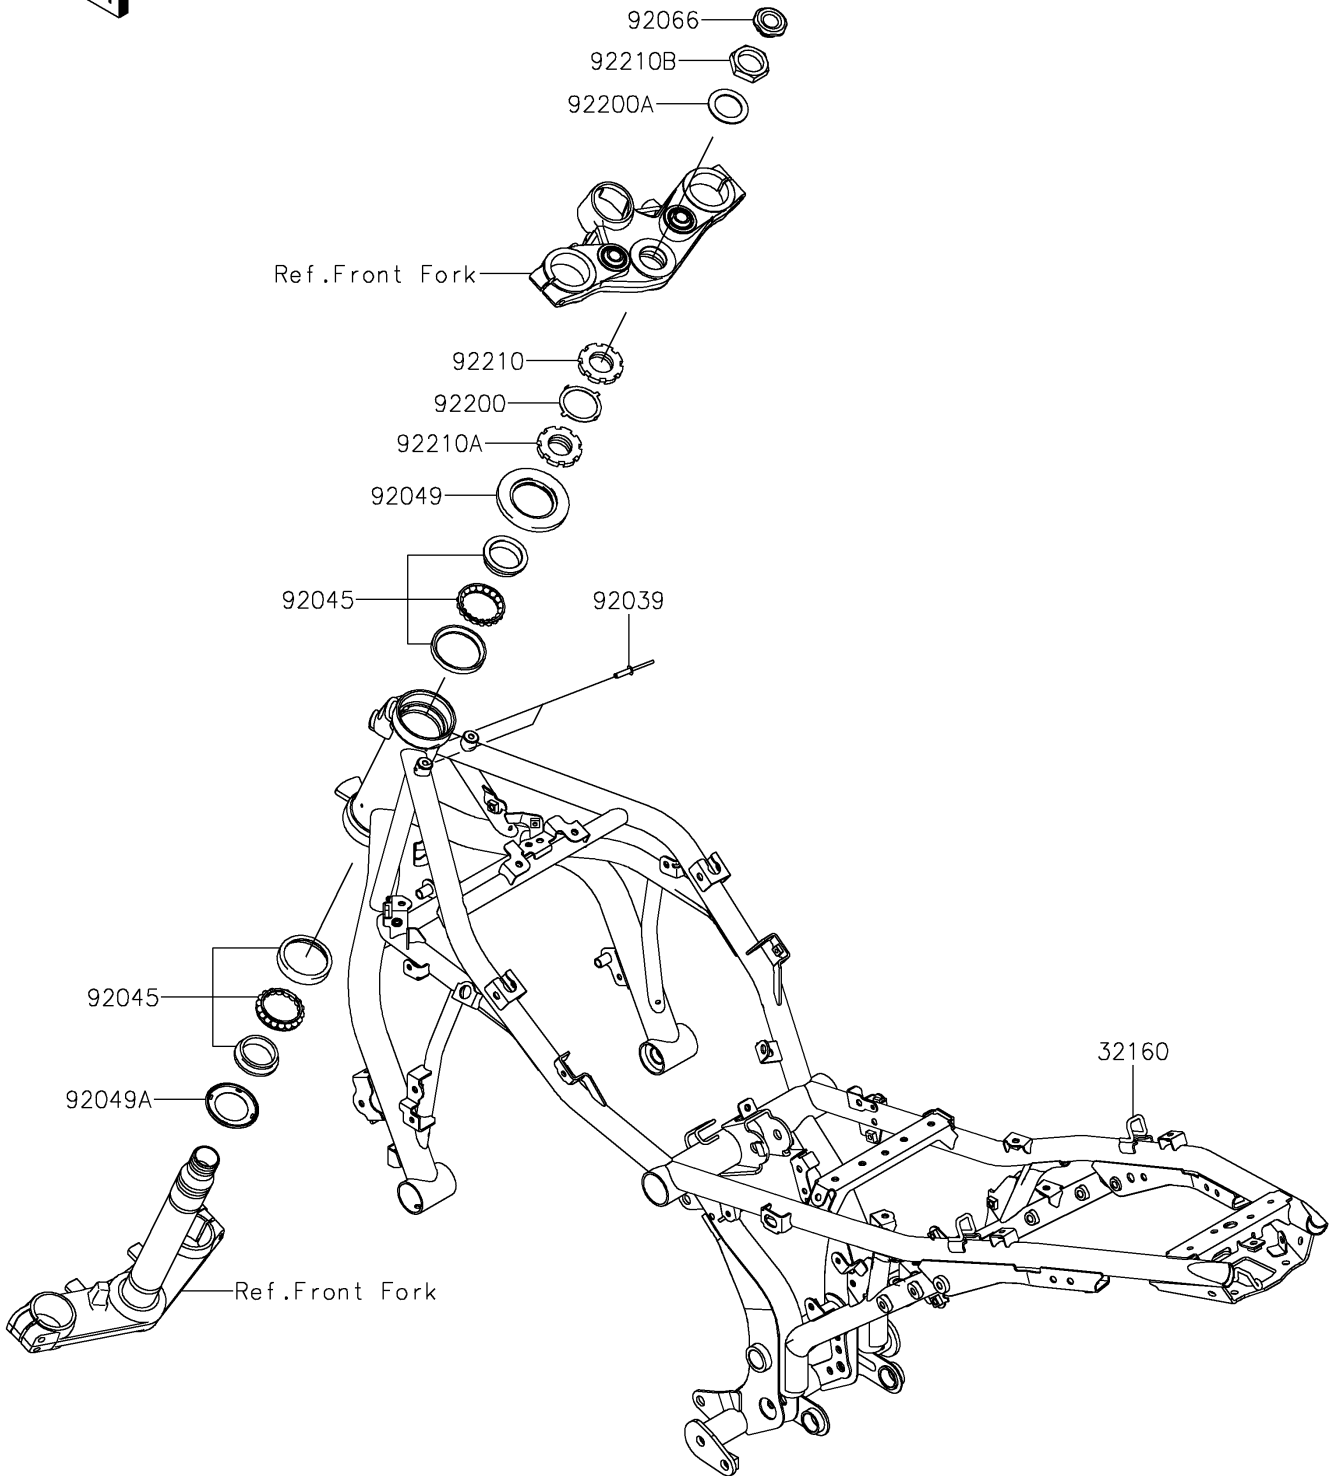

2022 Z650RS PARTS DIAGRAM

Frame

F2120

2022 Z650RS PARTS LIST

Frame

ITEM NAME	PART NUMBER	QUANTITY
FRAME-COMP,MAIN,F.S.BLACK (Ref # 32160)	32160-1912-18R	1
RIVET (Ref # 92039)	92039-1251	2
BEARING-BALL,SF07A17PX1V1 (Ref # 92045)	92045-1384	2
SEAL-OIL (Ref # 92049)	92049-0131	1
SEAL-OIL (Ref # 92049A)	92049-0137	1
PLUG (Ref # 92066)	92066-0974	1
WASHER (Ref # 92200)	92200-0036	1
WASHER,28.5X42X1.6 (Ref # 92200A)	92200-0209	1
NUT,STEERING STEM,35MM (Ref # 92210)	92210-0534	1
NUT,STEERING STEM,35MM (Ref # 92210A)	92210-0535	1
NUT,28MM (Ref # 92210B)	92210-1746	1