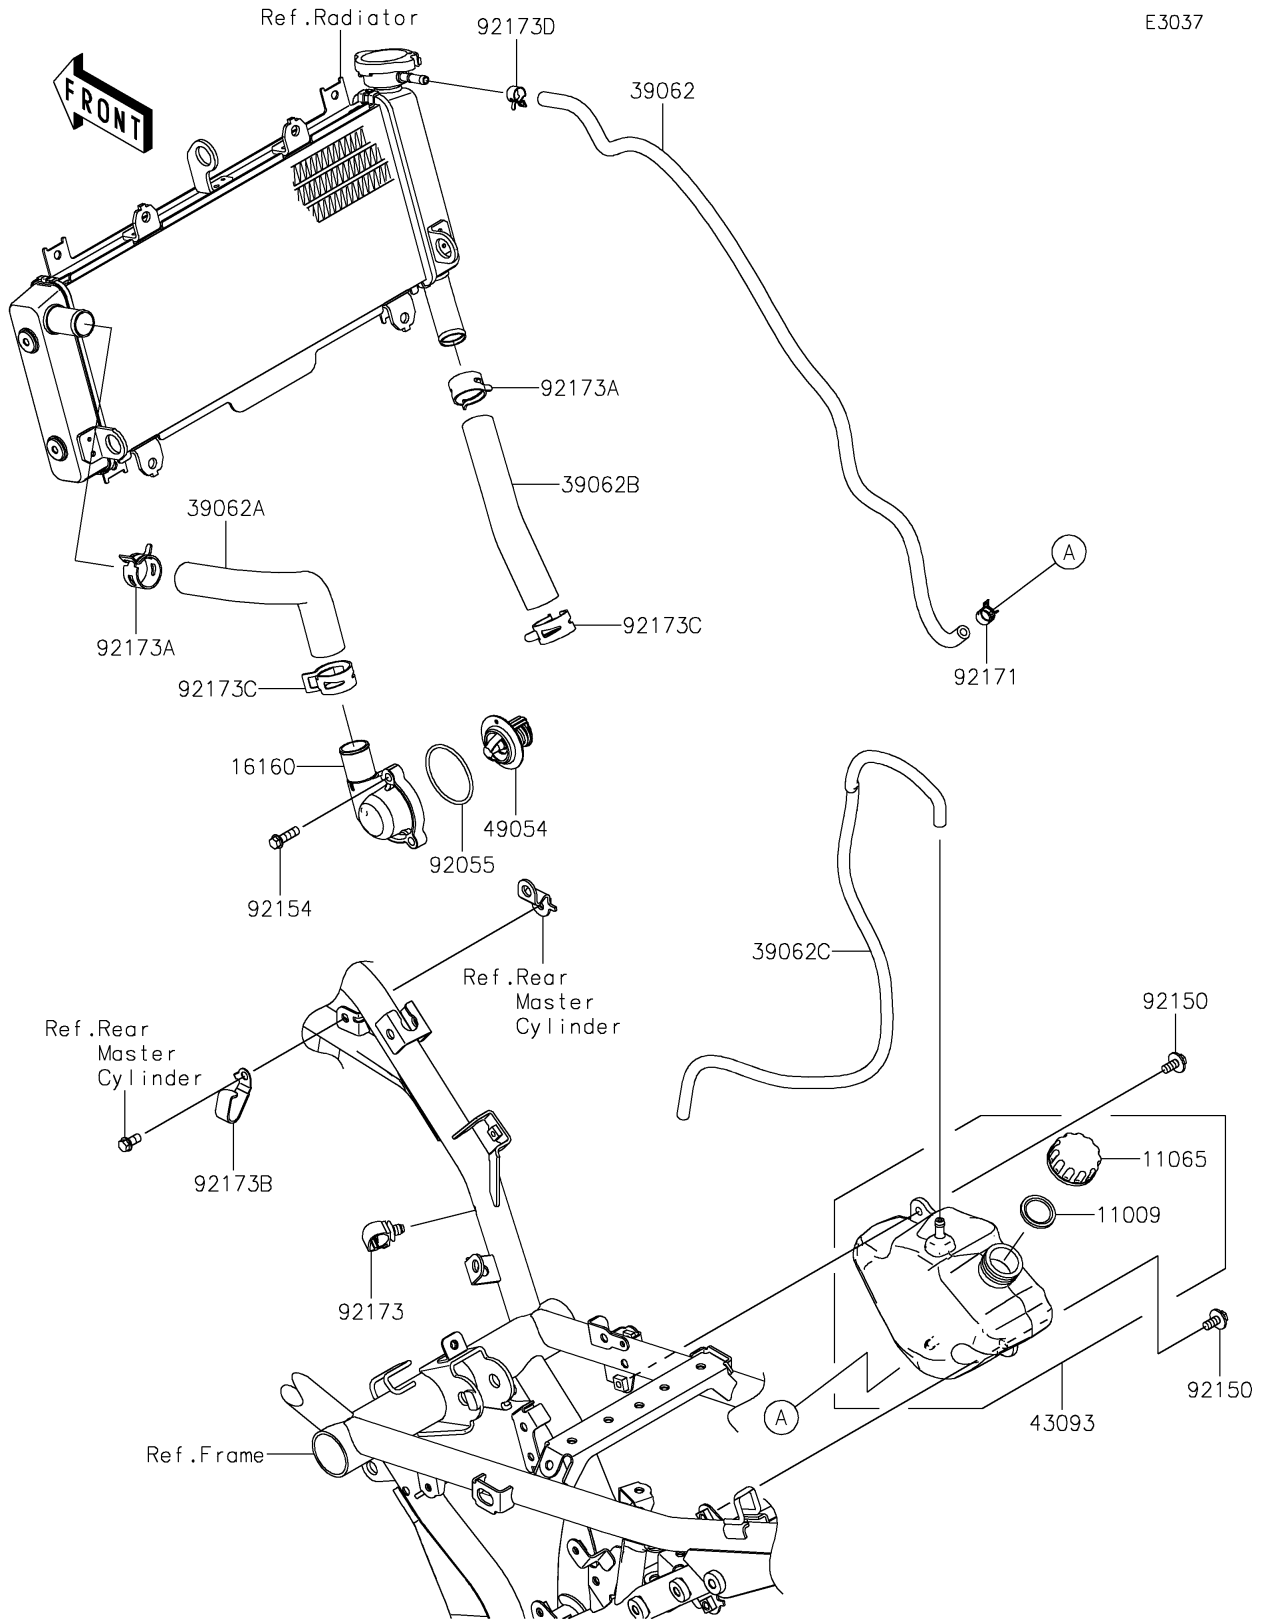

2022 Z650RS ABS PARTS DIAGRAM

Water Pipe

E3037

2022 Z650RS ABS PARTS LIST

Water Pipe

ITEM NAME	PART NUMBER	QUANTITY
GASKET,RESERVOIR TANK CAP (Ref # 11009)	11009-1145	1
CAP (Ref # 11065)	11065-0962	1
BODY,THERMOSTAT (Ref # 16160)	16160-0830	1
HOSE-COOLING,RADI.-RESERVOIR (Ref # 39062)	39062-0745	1
HOSE-COOLING,HEAD-RADIATOR (Ref # 39062A)	39062-0747	1
HOSE-COOLING,RADIATOR-PUMP (Ref # 39062B)	39062-0748	1
HOSE-COOLING,BREATHER (Ref # 39062C)	39062-0930	1
RESERVOIR-ASSY-TANK (Ref # 43093)	43093-0003	1
THERMOSTAT (Ref # 49054)	49054-0001	1
RING-O,46.7X2.4 (Ref # 92055)	92055-0992	1
BOLT,6X14 (Ref # 92150)	92150-1340	2
BOLT,FLANGED,6X20 (Ref # 92154)	92154-1778	3
CLAMP,10.5X8X0.7 (Ref # 92171)	92171-1992	1
CLAMP,12MM DIA. (Ref # 92173)	92173-0736	1
CLAMP (Ref # 92173A)	92173-1567	2
CLAMP (Ref # 92173B)	92173-1592	1
CLAMP (Ref # 92173C)	92173-1688	2
CLAMP (Ref # 92173D)	92173-2425	1