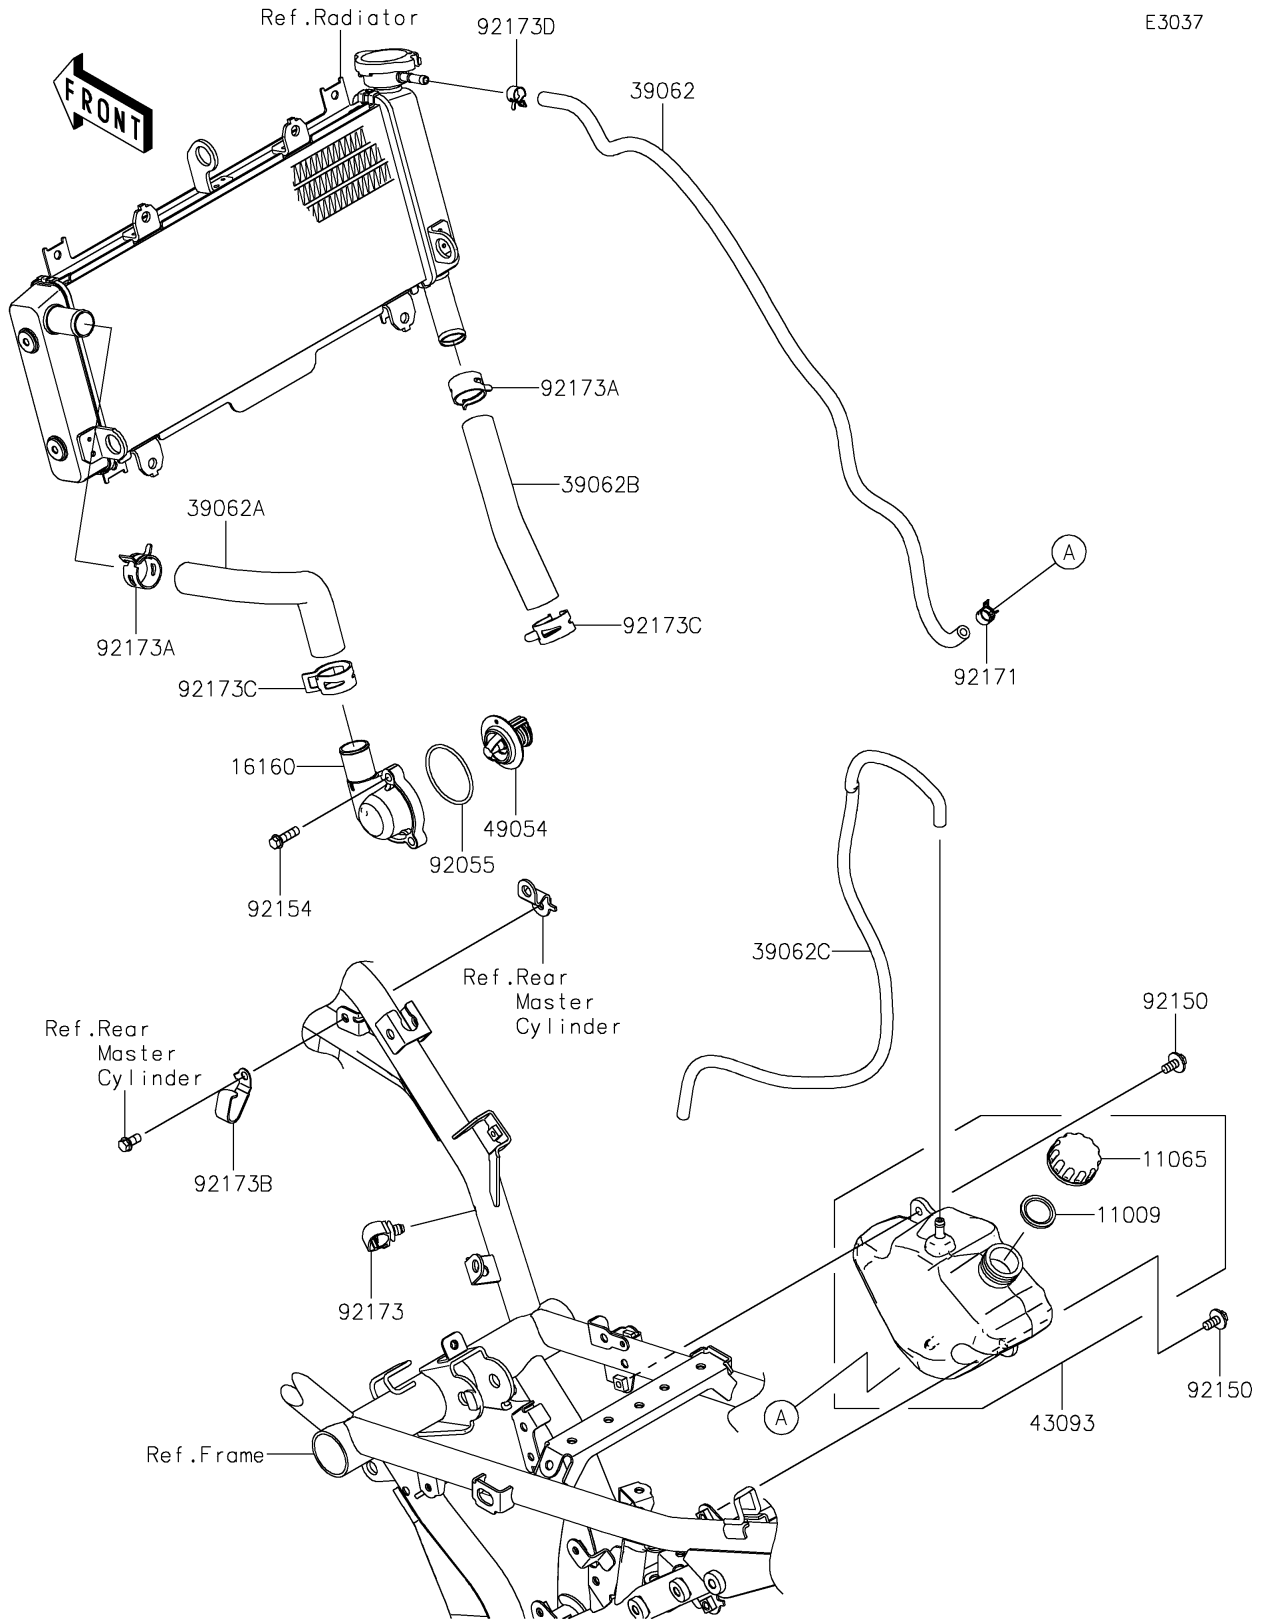

# 2022 Z650RS PARTS DIAGRAM

## Water Pipe

E3037

## 2022 Z650RS PARTS LIST

### Water Pipe

ITEM NAME	PART NUMBER	QUANTITY
GASKET,RESERVOIR TANK CAP (Ref # 11009)	11009-1145	1
CAP (Ref # 11065)	11065-0962	1
BODY,THERMOSTAT (Ref # 16160)	16160-0830	1
HOSE-COOLING,RADI.-RESERVOIR (Ref # 39062)	39062-0745	1
HOSE-COOLING,HEAD-RADIATOR (Ref # 39062A)	39062-0747	1
HOSE-COOLING,RADIATOR-PUMP (Ref # 39062B)	39062-0748	1
HOSE-COOLING,BREATHER (Ref # 39062C)	39062-0930	1
RESERVOIR-ASSY-TANK (Ref # 43093)	43093-0003	1
THERMOSTAT (Ref # 49054)	49054-0001	1
RING-O,46.7X2.4 (Ref # 92055)	92055-0992	1
BOLT,6X14 (Ref # 92150)	92150-1340	2
BOLT,FLANGED,6X20 (Ref # 92154)	92154-1778	3
CLAMP,10.5X8X0.7 (Ref # 92171)	92171-1992	1
CLAMP,12MM DIA. (Ref # 92173)	92173-0736	1
CLAMP (Ref # 92173A)	92173-1567	2
CLAMP (Ref # 92173B)	92173-1592	1
CLAMP (Ref # 92173C)	92173-1688	2
CLAMP (Ref # 92173D)	92173-2425	1