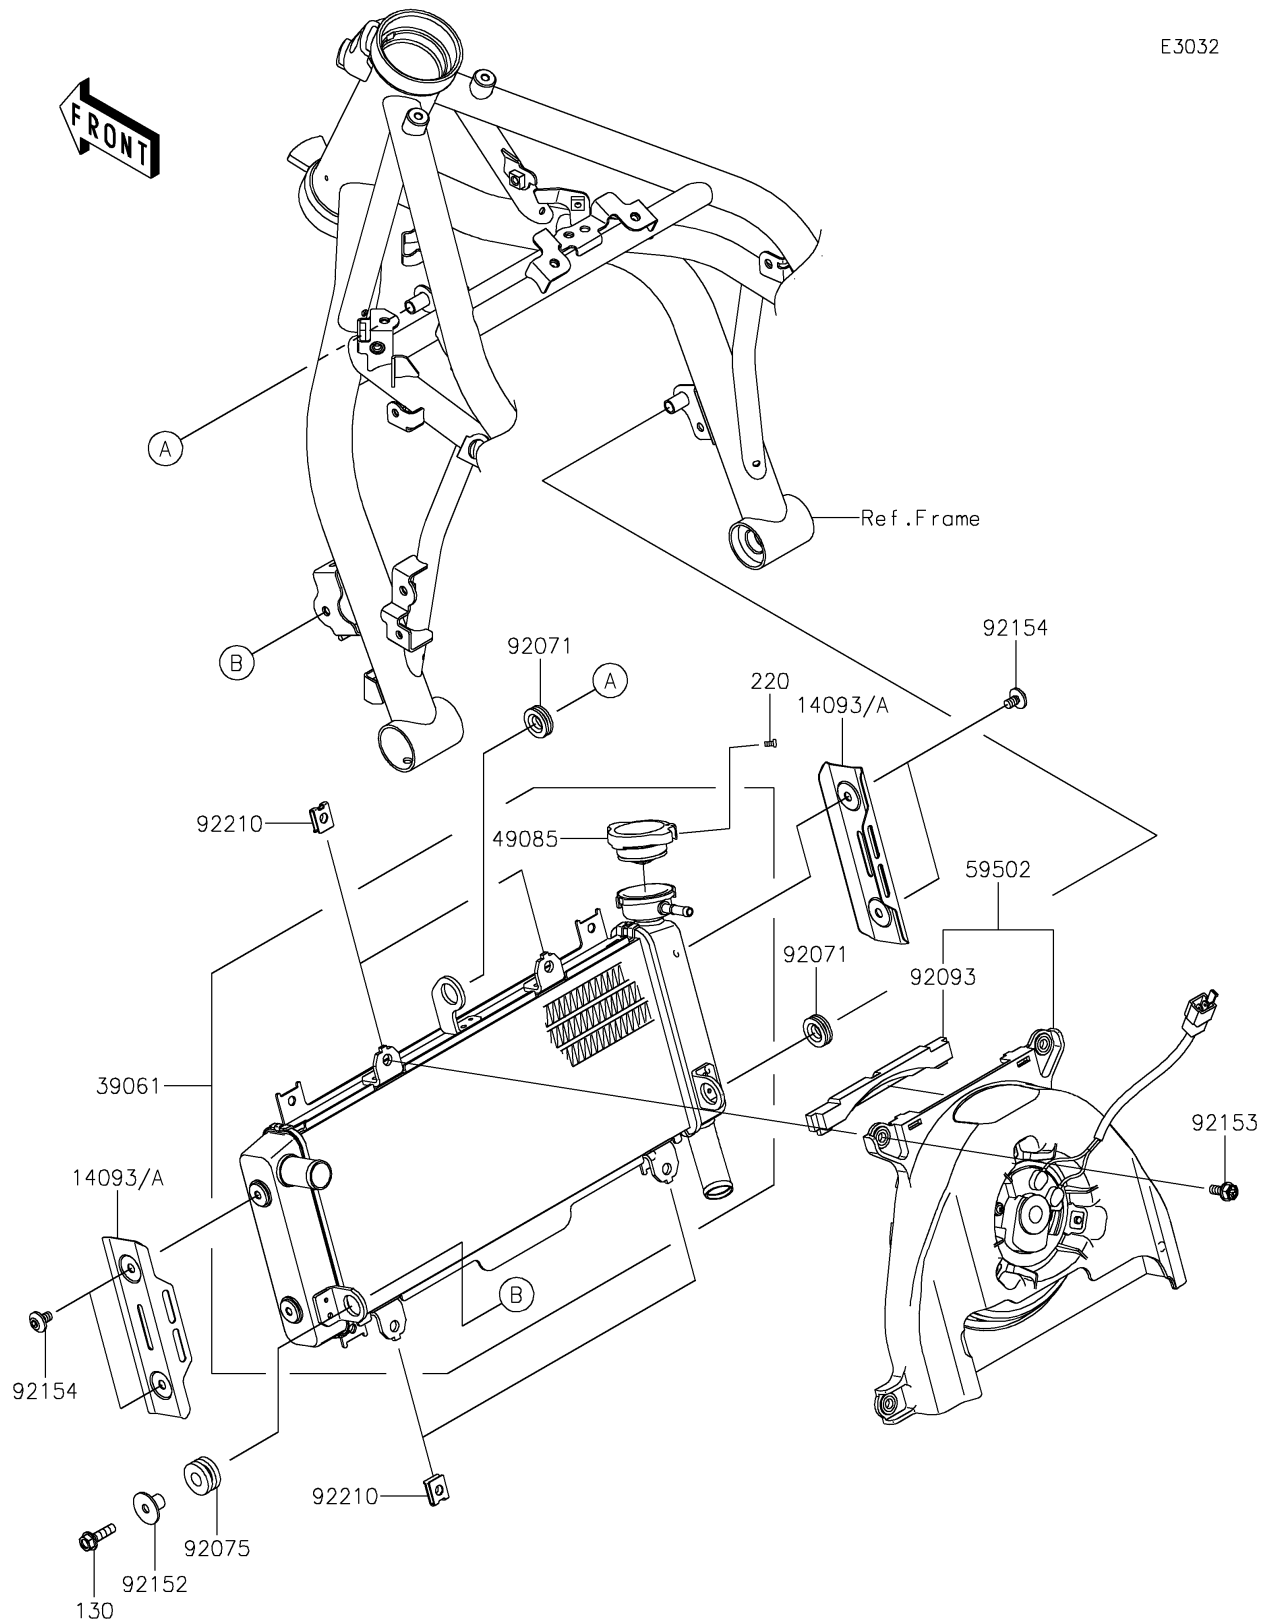

2022 Z650RS ABS

PARTS DIAGRAM

Radiator

E3032

2022 Z650RS ABS

PARTS LIST

Radiator

ITEM NAME	PART NUMBER	QUANTITY
COVER,RADIATOR,SILVER (Ref # 14093)	14093-1094-28Z	2
COVER,RADIATOR,BLACK (Ref # 14093A)	14093-1094-499	2
RADIATOR-ASSY (Ref # 39061)	39061-0833	1
CAP-ASSY-PRESSURE (Ref # 49085)	49085-0016	1
FAN-ASSY (Ref # 59502)	59502-0608	1
GROMMET (Ref # 92071)	92071-1115	2
DAMPER,10X24X12 (Ref # 92075)	92075-1690	1
SEAL (Ref # 92093)	92093-0695	1
COLLAR (Ref # 92152)	92152-2324	1
BOLT (Ref # 92153)	92153-0531	4
BOLT,SOCKET,6X10 (Ref # 92154)	92154-2558	4
NUT (Ref # 92210)	92210-1323	4
BOLT-FLANGED,6X22 (Ref # 130)	130BB0622	1
SCREW-PAN-CROS,3X6 (Ref # 220)	220AB0306	1