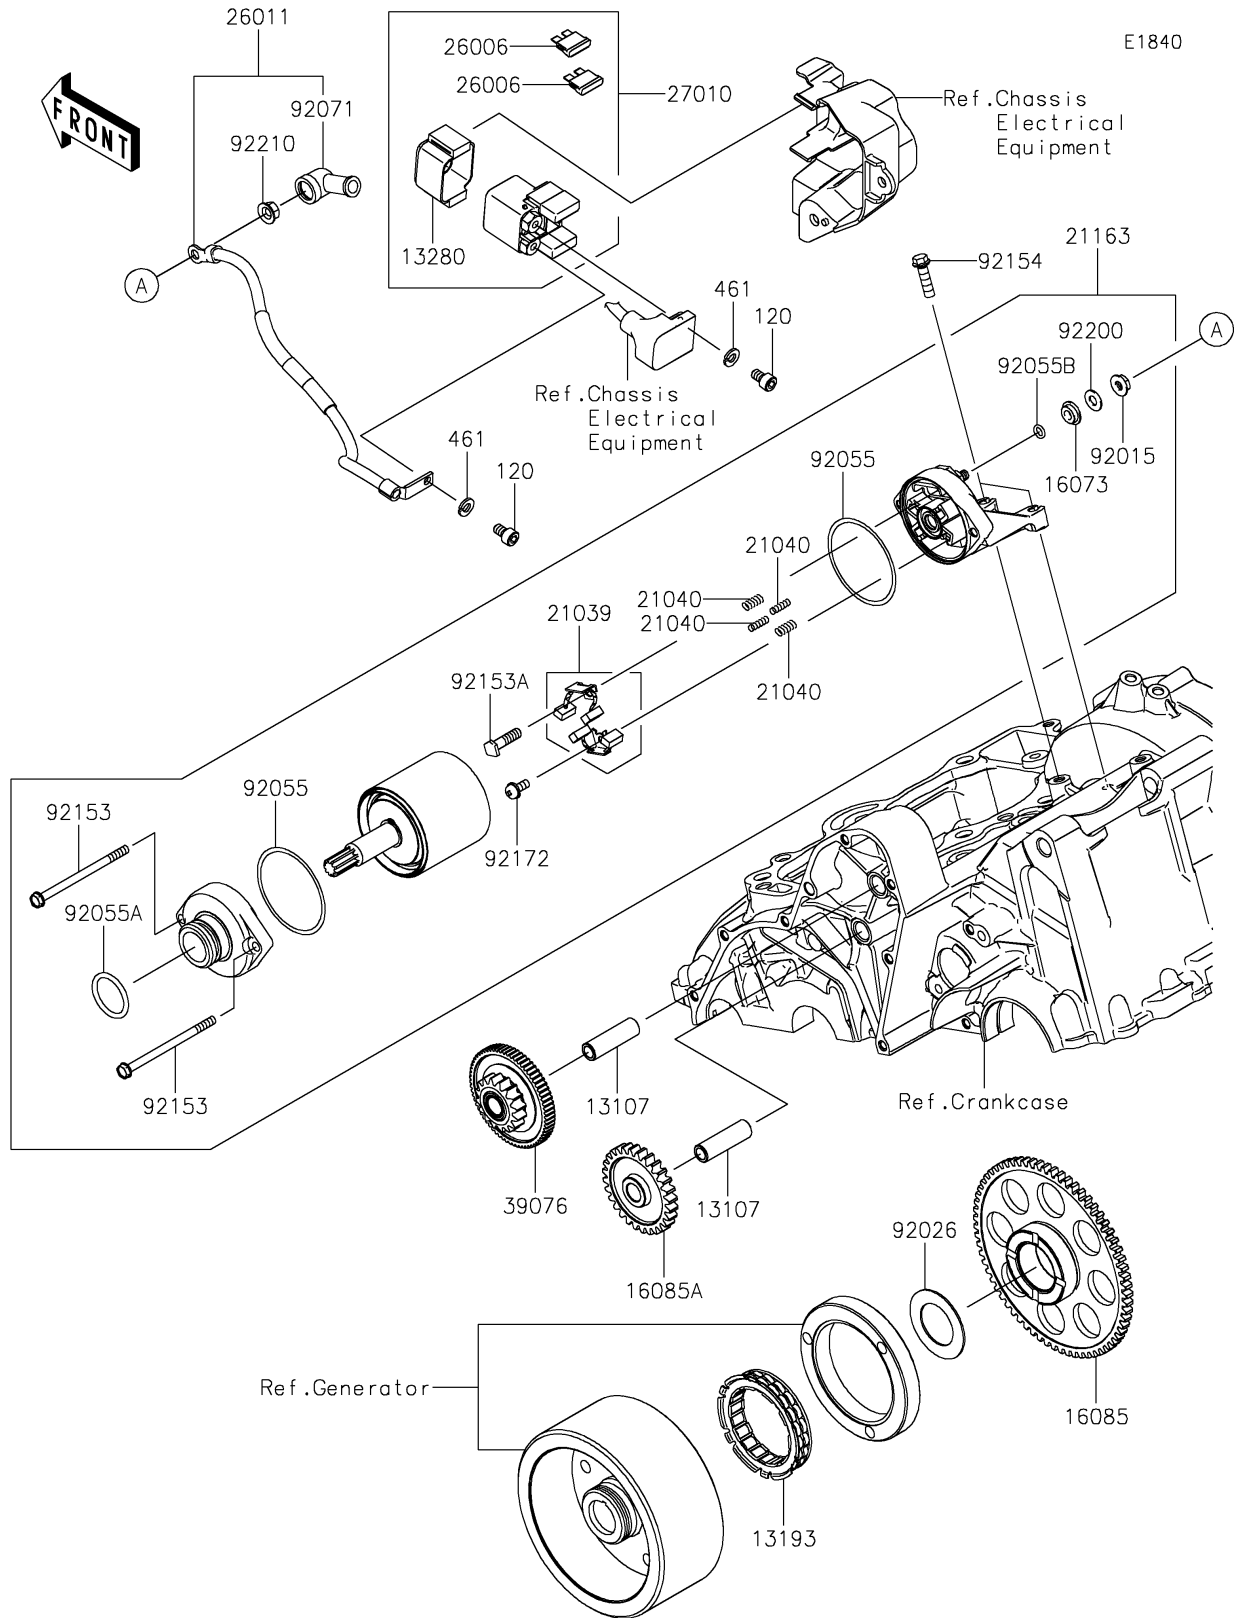

2022 Z650RS ABS PARTS DIAGRAM

Starter Motor

2022 Z650RS ABS PARTS LIST

Starter Motor

ITEM NAME	PART NUMBER	QUANTITY
SHAFT,IDLE GEAR (Ref # 13107)	13107-1106	2
CLUTCH-ASSY-ONEWAY (Ref # 13193)	13193-0006	1
HOLDER (Ref # 13280)	13280-0710	1
INSULATOR (Ref # 16073)	16073-0053	1
GEAR,67T (Ref # 16085)	16085-0076	1
GEAR,IDLE,28T (Ref # 16085A)	16085-0148	1
BRUSH,CARBON (Ref # 21039)	21039-0004	1
SPRING-BRUSH (Ref # 21040)	21040-0003	4
STARTER-ELECTRIC (Ref # 21163)	21163-0746	1
FUSE,BLADE,30A,GREEN (Ref # 26006)	26006-1006	2
WIRE-LEAD (Ref # 26011)	26011-0939	1
SWITCH,MAGNETIC (Ref # 27010)	27010-0709	1
LIMITER,16T&66T (Ref # 39076)	39076-0034	1
NUT,STARTER MOTOR (Ref # 92015)	92015-1476	1
SPACER,29.1X47.5X1.2 (Ref # 92026)	92026-087	1
RING-O (Ref # 92055)	92055-0136	2
RING-O (Ref # 92055A)	92055-1276	1
RING-O,4.5X2.0 (Ref # 92055B)	92055-1370	1
GROMMET (Ref # 92071)	92071-0024	1
BOLT (Ref # 92153)	92153-1850	2
BOLT (Ref # 92153A)	92153-1866	1
BOLT,FLANGED,6X22 (Ref # 92154)	92154-0504	2
SCREW (Ref # 92172)	92172-0334	1
WASHER (Ref # 92200)	92200-0386	1
NUT,6MM (Ref # 92210)	92210-0188	1
BOLT-SOCKET,6X10 (Ref # 120)	120CB0610	2
WASHER-SPRING,6MM (Ref # 461)	461DB0600	2