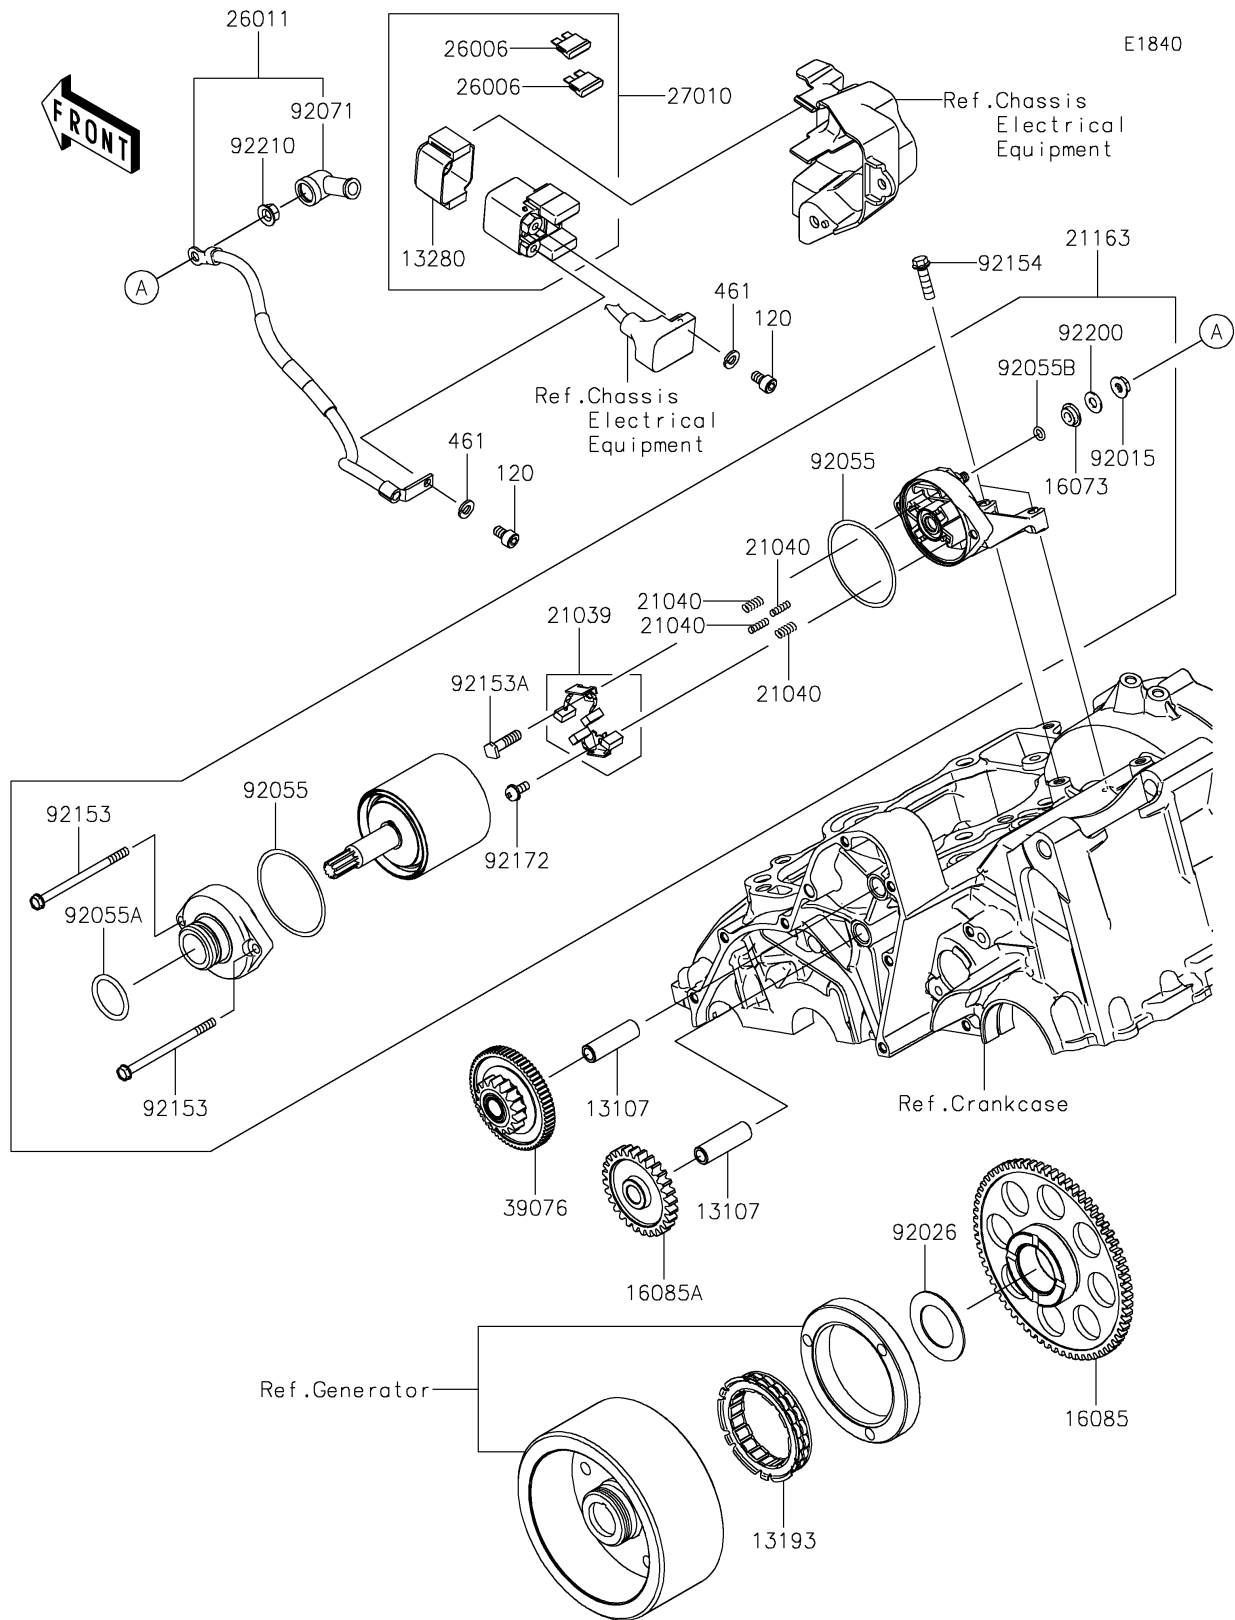

2022 Z650RS ABS

PARTS DIAGRAM

Starter Motor

2022 Z650RS ABS

PARTS LIST

Starter Motor

ITEM NAME	PART NUMBER	QUANTITY
SHAFT,IDLE GEAR (Ref # 13107)	13107-1106	2
CLUTCH-ASSY-ONEWAY (Ref # 13193)	13193-0006	1
HOLDER (Ref # 13280)	13280-0710	1
INSULATOR (Ref # 16073)	16073-0053	1
GEAR,67T (Ref # 16085)	16085-0076	1
GEAR,IDLE,28T (Ref # 16085A)	16085-0148	1
BRUSH,CARBON (Ref # 21039)	21039-0004	1
SPRING-BRUSH (Ref # 21040)	21040-0003	4
STARTER-ELECTRIC (Ref # 21163)	21163-0746	1
FUSE,BLADE,30A,GREEN (Ref # 26006)	26006-1006	2
WIRE-LEAD (Ref # 26011)	26011-0939	1
SWITCH,MAGNETIC (Ref # 27010)	27010-0709	1
LIMITER,16T&66T (Ref # 39076)	39076-0034	1
NUT,STARTER MOTOR (Ref # 92015)	92015-1476	1
SPACER,29.1X47.5X1.2 (Ref # 92026)	92026-087	1
RING-O (Ref # 92055)	92055-0136	2
RING-O (Ref # 92055A)	92055-1276	1
RING-O,4.5X2.0 (Ref # 92055B)	92055-1370	1
GROMMET (Ref # 92071)	92071-0024	1
BOLT (Ref # 92153)	92153-1850	2
BOLT (Ref # 92153A)	92153-1866	1
BOLT,FLANGED,6X22 (Ref # 92154)	92154-0504	2
SCREW (Ref # 92172)	92172-0334	1
WASHER (Ref # 92200)	92200-0386	1
NUT,6MM (Ref # 92210)	92210-0188	1
BOLT-SOCKET,6X10 (Ref # 120)	120CB0610	2
WASHER-SPRING,6MM (Ref # 461)	461DB0600	2