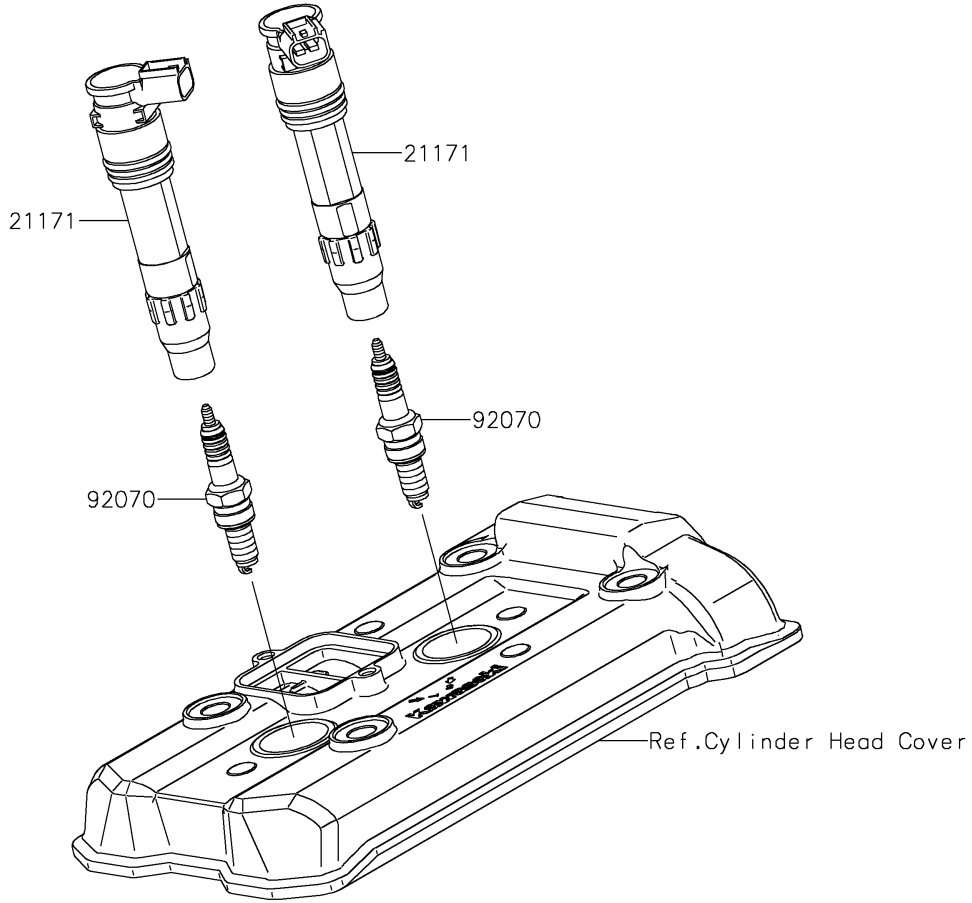

# 2022 Z650RS ABS PARTS DIAGRAM

## Ignition System

E1830

### Ignition System

ITEM NAME	PART NUMBER	QUANTITY
ROTOR,PULSING (Ref # 21007)	21007-0053	1
COIL-ASSY-IGNITION (Ref # 21171)	21171-0033	2
COIL-PULSING (Ref # 59026)	59026-0045	1
PLUG-SPARK,CR9EIA(NGK) (Ref # 92070)	92070-0014	2
BOLT,FLANGED,8X23 (Ref # 92154)	92154-0187	1
WASHER,8.5X28X0.8 (Ref # 92200)	92200-0274	1
BOLT-FLANGED,5X12 (Ref # 130)	130BA0512	2