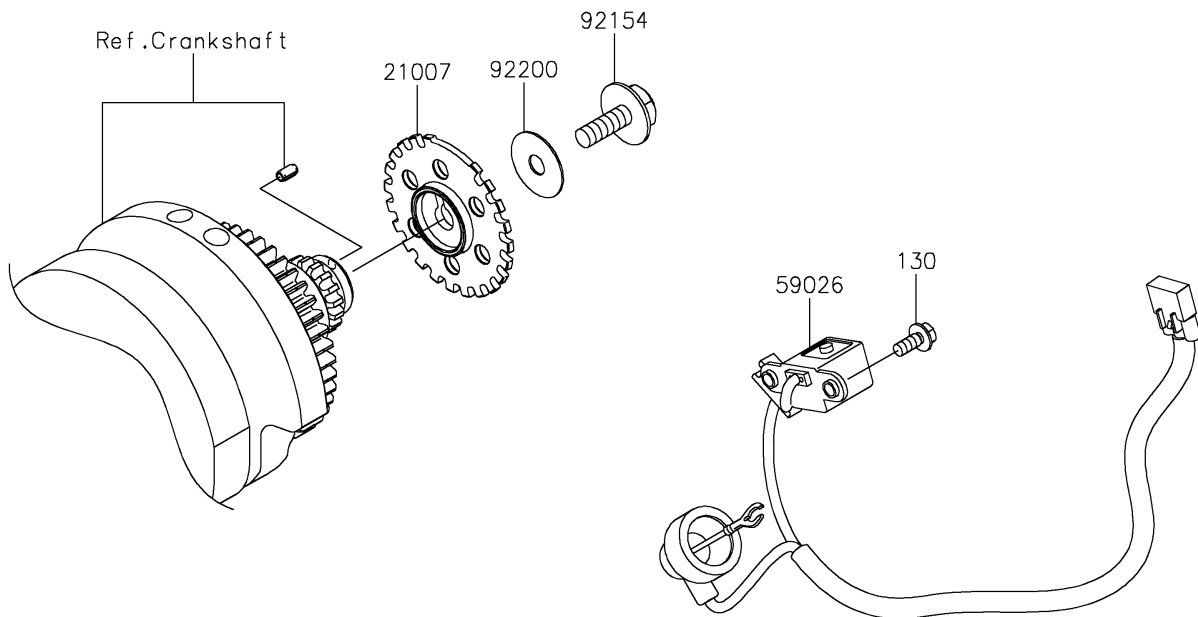

# 2022 Z650RS ABS PARTS DIAGRAM

## Ignition System

E1830

### Ignition System

ITEM NAME	PART NUMBER	QUANTITY
ROTOR,PULSING (Ref # 21007)	21007-0053	1
COIL-ASSY-IGNITION (Ref # 21171)	21171-0033	2
COIL-PULSING (Ref # 59026)	59026-0045	1
PLUG-SPARK,CR9EIA(NGK) (Ref # 92070)	92070-0014	2
BOLT,FLANGED,8X23 (Ref # 92154)	92154-0187	1
WASHER,8.5X28X0.8 (Ref # 92200)	92200-0274	1
BOLT-FLANGED,5X12 (Ref # 130)	130BA0512	2