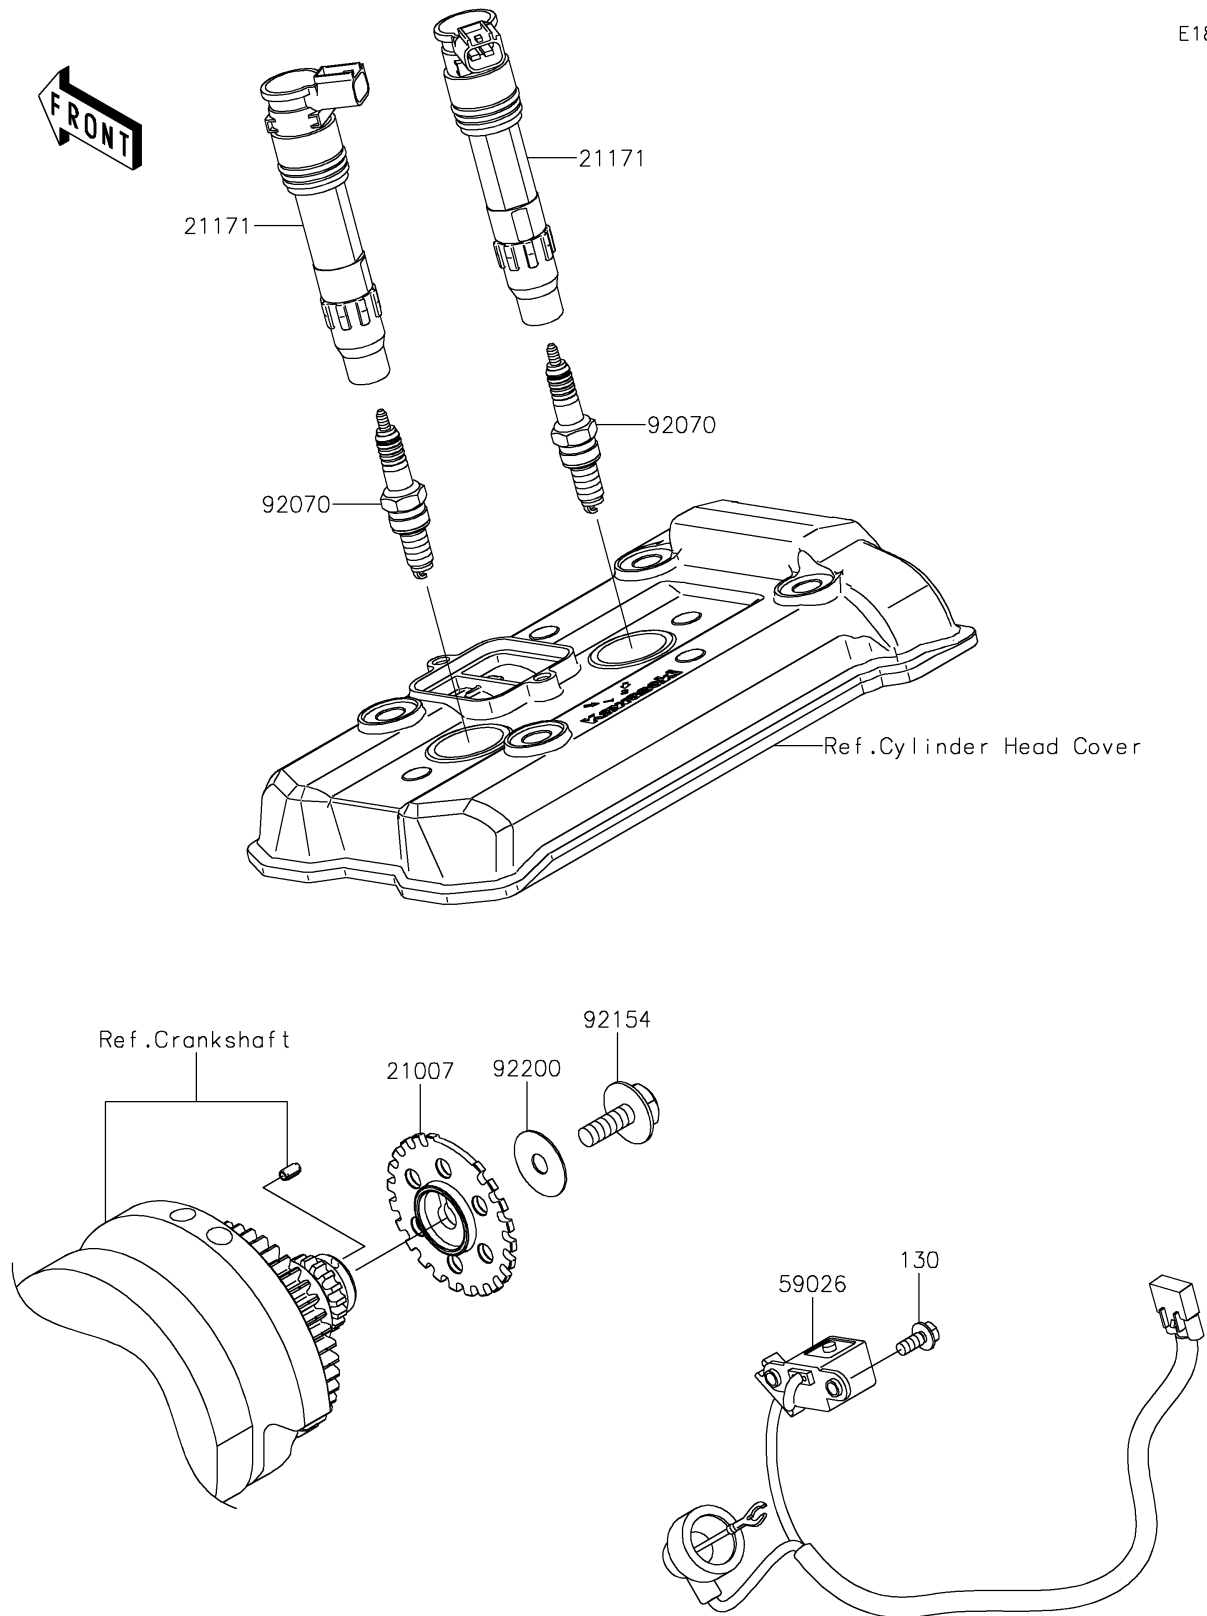

2022 Z650RS ABS

PARTS DIAGRAM

Ignition System

E1830

2022 Z650RS ABS

PARTS LIST

Ignition System

ITEM NAME	PART NUMBER	QUANTITY
ROTOR,PULSING (Ref # 21007)	21007-0053	1
COIL-ASSY-IGNITION (Ref # 21171)	21171-0033	2
COIL-PULSING (Ref # 59026)	59026-0045	1
PLUG-SPARK,CR9EIA(NGK) (Ref # 92070)	92070-0014	2
BOLT,FLANGED,8X23 (Ref # 92154)	92154-0187	1
WASHER,8.5X28X0.8 (Ref # 92200)	92200-0274	1
BOLT-FLANGED,5X12 (Ref # 130)	130BA0512	2