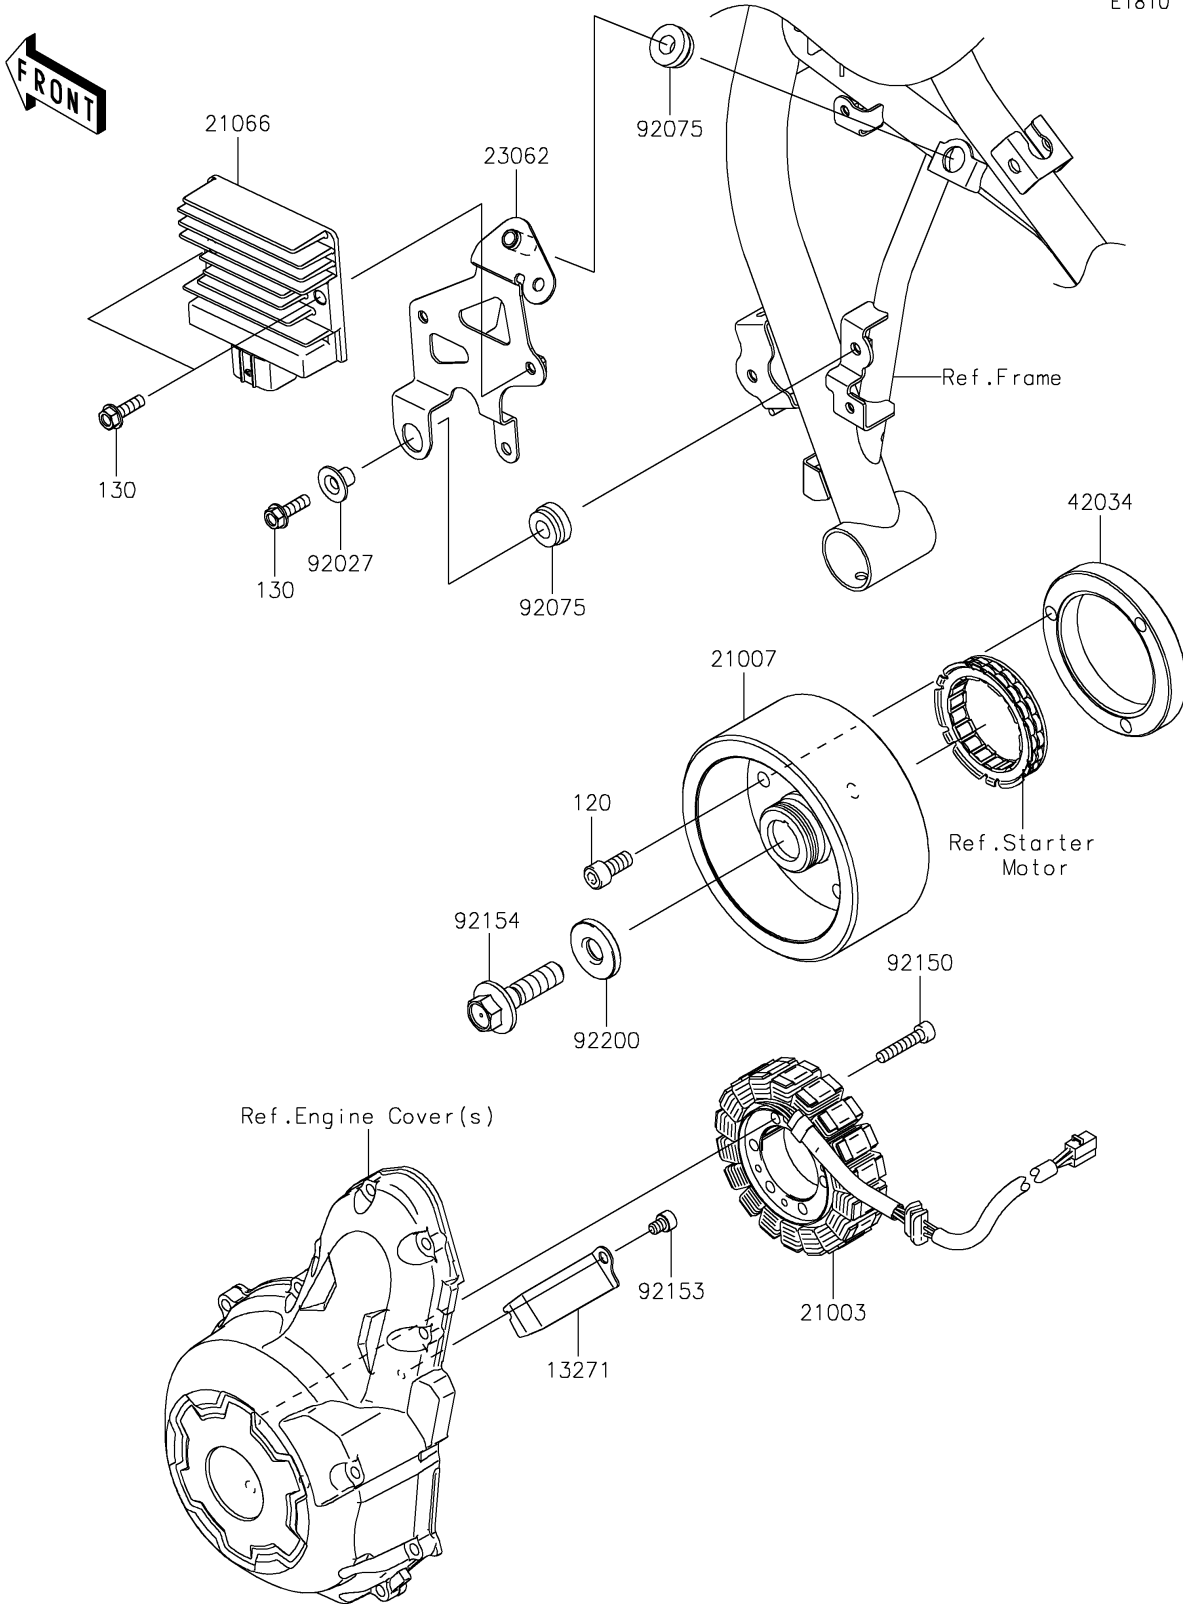

2022 Z650RS ABS PARTS DIAGRAM

Generator

E1810

2022 Z650RS ABS PARTS LIST

Generator

ITEM NAME	PART NUMBER	QUANTITY
PLATE (Ref # 13271)	13271-0952	1
STATOR (Ref # 21003)	21003-0206	1
ROTOR (Ref # 21007)	21007-0601	1
REGULATOR-VOLTAGE (Ref # 21066)	21066-0750	1
BRACKET-COMP (Ref # 23062)	23062-1311	1
COUPLING (Ref # 42034)	42034-1143	1
COLLAR,FLANGED,L=12.1,BLACK (Ref # 92027)	92027-1651	1
DAMPER (Ref # 92075)	92075-277	2
BOLT,SOCKET,6X30 (Ref # 92150)	92150-1433	3
BOLT,SOCKET,6X8 (Ref # 92153)	92153-1414	1
BOLT,FLANGED,12X45 (Ref # 92154)	92154-1812	1
WASHER,12X33X5 (Ref # 92200)	92200-0220	1
BOLT-SOCKET,8X18 (Ref # 120)	120CA0818	3
BOLT-FLANGED,6X20 (Ref # 130)	130BA0620	3