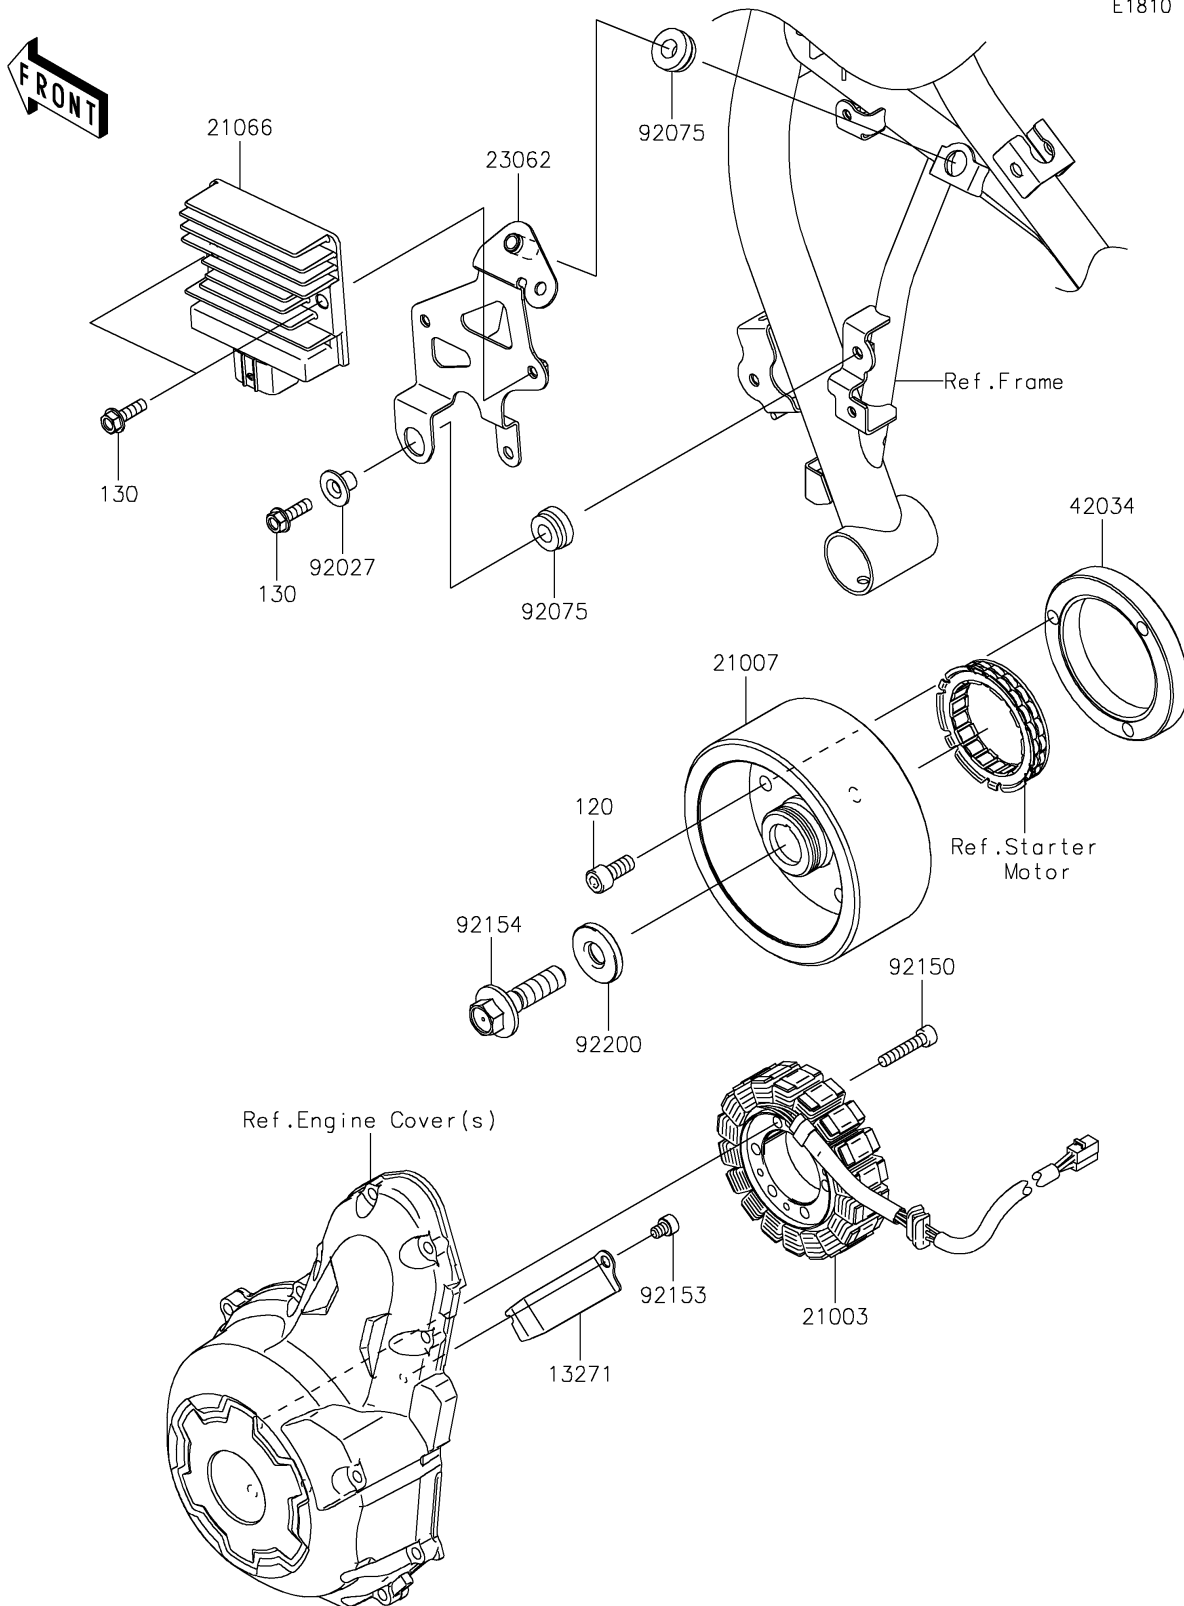

2022 Z650RS ABS

PARTS DIAGRAM

Generator

E1810

2022 Z650RS ABS

PARTS LIST

Generator

| ITEM NAME | PART NUMBER | QUANTITY |
|---|-------------|----------|
| PLATE (Ref # 13271) | 13271-0952 | 1 |
| STATOR (Ref # 21003) | 21003-0206 | 1 |
| ROTOR (Ref # 21007) | 21007-0601 | 1 |
| REGULATOR-VOLTAGE (Ref # 21066) | 21066-0750 | 1 |
| BRACKET-COMP (Ref # 23062) | 23062-1311 | 1 |
| COUPLING (Ref # 42034) | 42034-1143 | 1 |
| COLLAR,FLANGED,L=12.1,BLACK (Ref # 92027) | 92027-1651 | 1 |
| DAMPER (Ref # 92075) | 92075-277 | 2 |
| BOLT,SOCKET,6X30 (Ref # 92150) | 92150-1433 | 3 |
| BOLT,SOCKET,6X8 (Ref # 92153) | 92153-1414 | 1 |
| BOLT,FLANGED,12X45 (Ref # 92154) | 92154-1812 | 1 |
| WASHER,12X33X5 (Ref # 92200) | 92200-0220 | 1 |
| BOLT-SOCKET,8X18 (Ref # 120) | 120CA0818 | 3 |
| BOLT-FLANGED,6X20 (Ref # 130) | 130BA0620 | 3 |