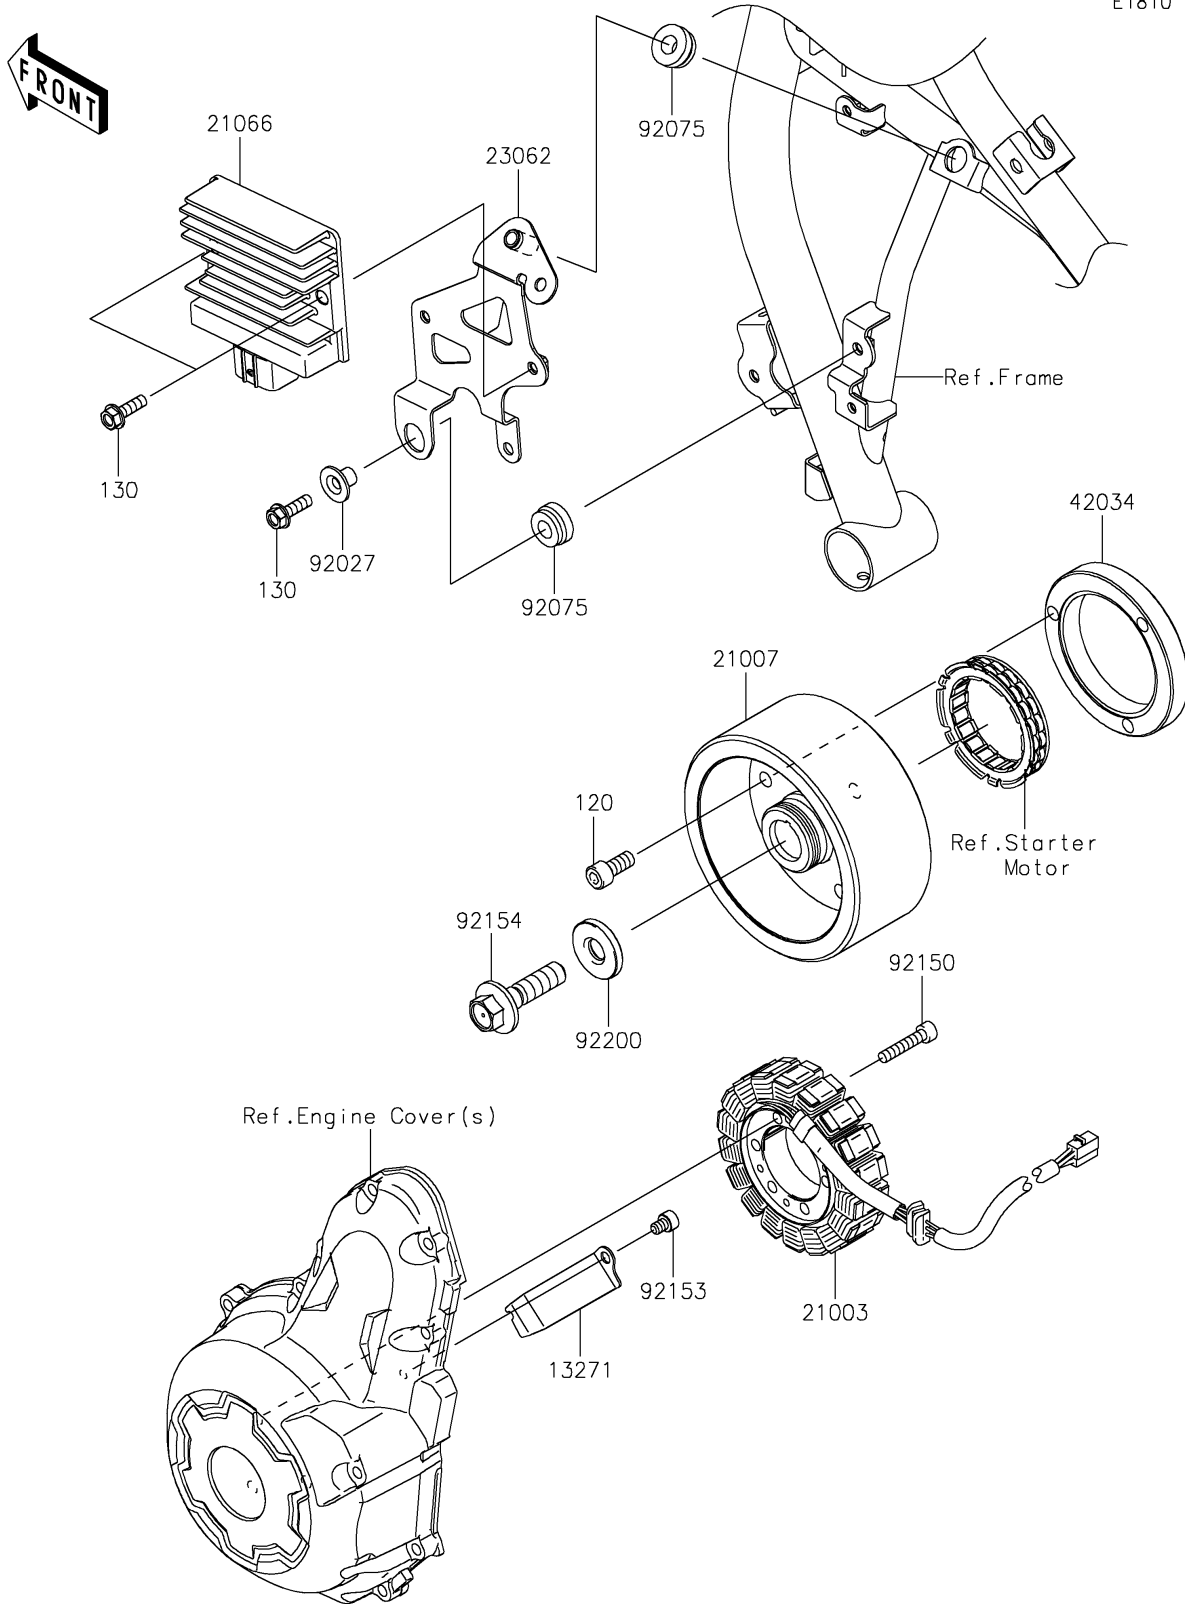

2022 Z650RS ABS PARTS DIAGRAM

Generator

E1810

2022 Z650RS ABS PARTS LIST

Generator

ITEM NAME	PART NUMBER	QUANTITY
PLATE (Ref # 13271)	13271-0952	1
STATOR (Ref # 21003)	21003-0206	1
ROTOR (Ref # 21007)	21007-0601	1
REGULATOR-VOLTAGE (Ref # 21066)	21066-0750	1
BRACKET-COMP (Ref # 23062)	23062-1311	1
COUPLING (Ref # 42034)	42034-1143	1
COLLAR,FLANGED,L=12.1,BLACK (Ref # 92027)	92027-1651	1
DAMPER (Ref # 92075)	92075-277	2
BOLT,SOCKET,6X30 (Ref # 92150)	92150-1433	3
BOLT,SOCKET,6X8 (Ref # 92153)	92153-1414	1
BOLT,FLANGED,12X45 (Ref # 92154)	92154-1812	1
WASHER,12X33X5 (Ref # 92200)	92200-0220	1
BOLT-SOCKET,8X18 (Ref # 120)	120CA0818	3
BOLT-FLANGED,6X20 (Ref # 130)	130BA0620	3