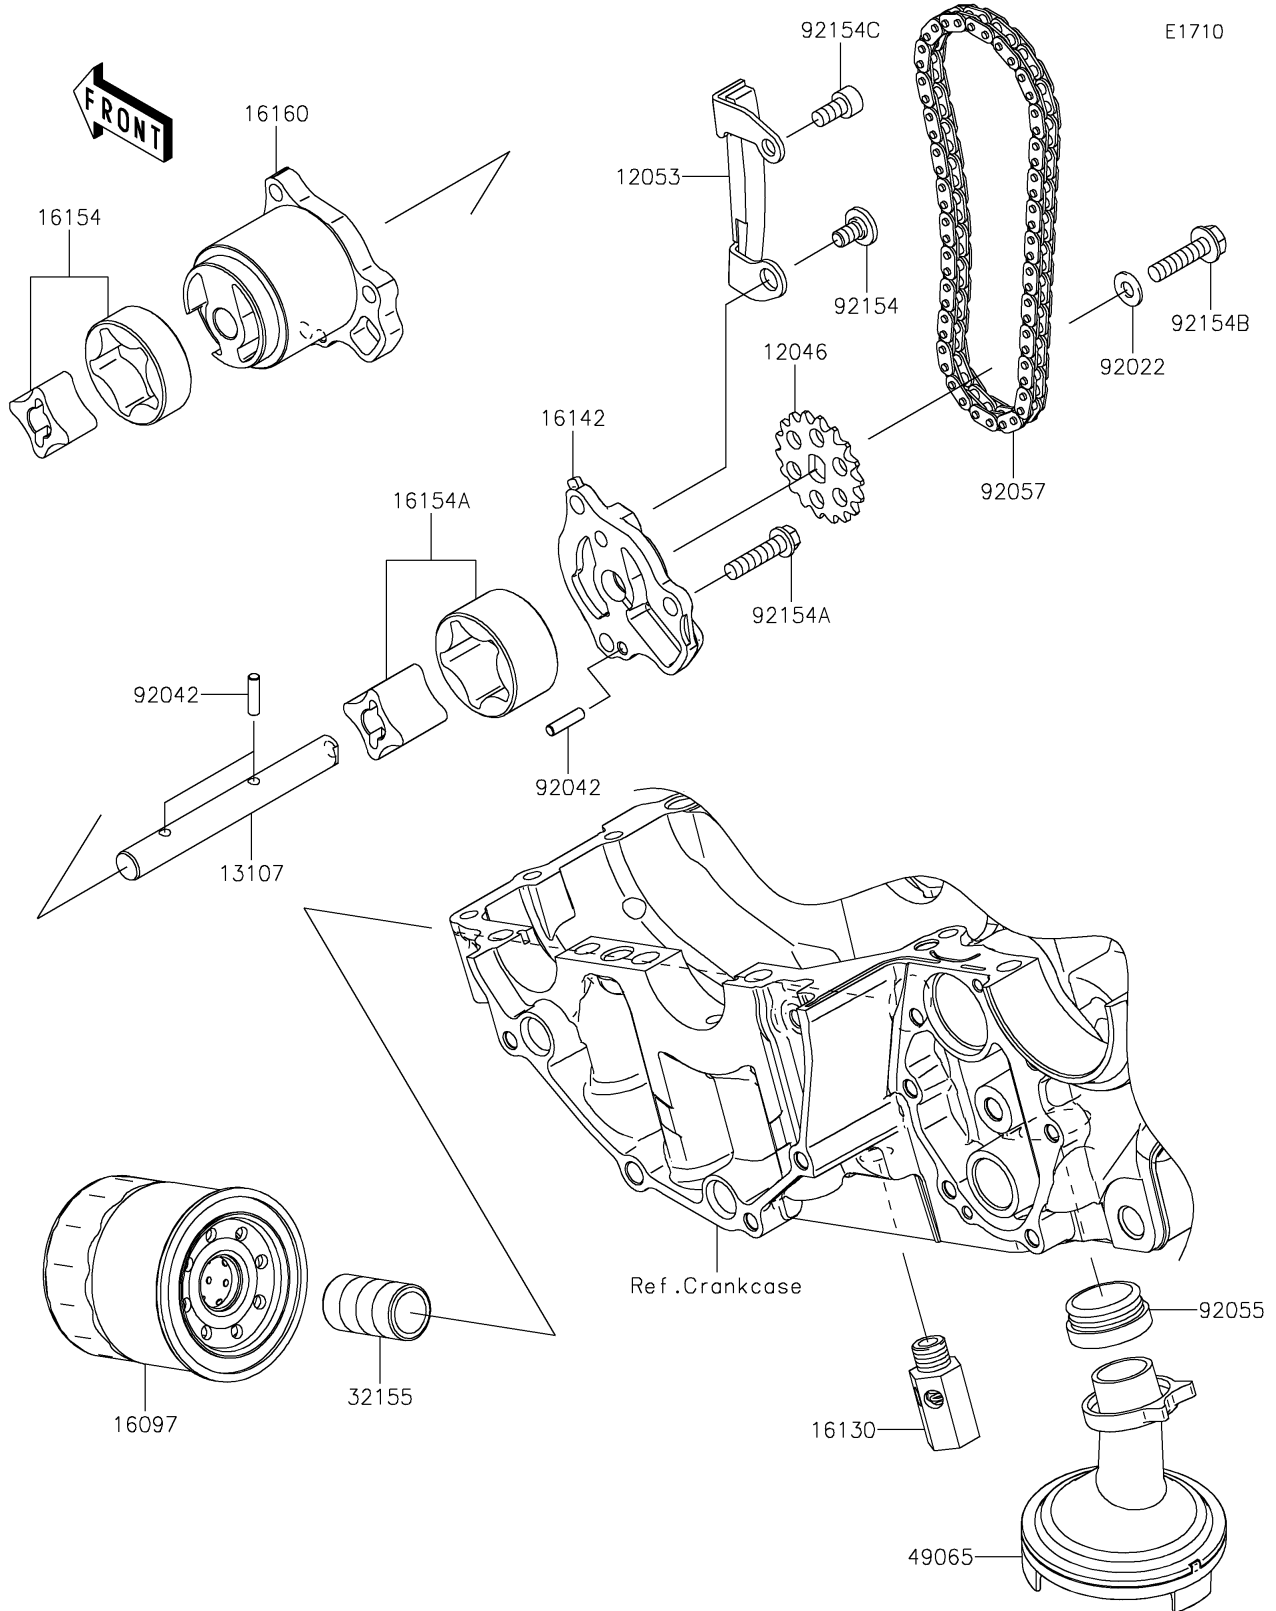

# 2022 Z650RS PARTS DIAGRAM

## Oil Pump/Oil Filter

### Oil Pump/Oil Filter

ITEM NAME	PART NUMBER	QUANTITY
SPROCKET,18T,BF04M (Ref # 12046)	12046-0040	1
GUIDE-CHAIN (Ref # 12053)	12053-0071	1
SHAFT,OIL PUMP (Ref # 13107)	13107-0772	1
FILTER-ASSY-OIL (Ref # 16097)	16097-0008	1
VALVE-ASSY-RELIEF (Ref # 16130)	16130-0552	1
COVER-PUMP (Ref # 16142)	16142-0712	1
ROTOR-PUMP,L=14 (Ref # 16154)	16154-0037	1
ROTOR-PUMP,40.56X22 (Ref # 16154A)	16154-1115	1
BODY (Ref # 16160)	16160-0110	1
PIPE,OIL FILTER (Ref # 32155)	32155-0029	1
FILTER-OIL (Ref # 49065)	49065-0708	1
WASHER,6X12.8X1.2 (Ref # 92022)	92022-1827	1
PIN,DOWEL,4X15.8 (Ref # 92042)	92042-014	3
RING-O,OIL FILTER (Ref # 92055)	92055-1354	1
CHAIN,DID 215FD-DHA,56LE (Ref # 92057)	92057-0098	1
BOLT,SOCKET,6X11 (Ref # 92154)	92154-0188	1
BOLT,FLANGED,6X25 (Ref # 92154A)	92154-0783	3
BOLT,FLANGED,6X25 (Ref # 92154B)	92154-0811	1
BOLT,SOCKET,6X12 (Ref # 92154C)	92154-0812	1