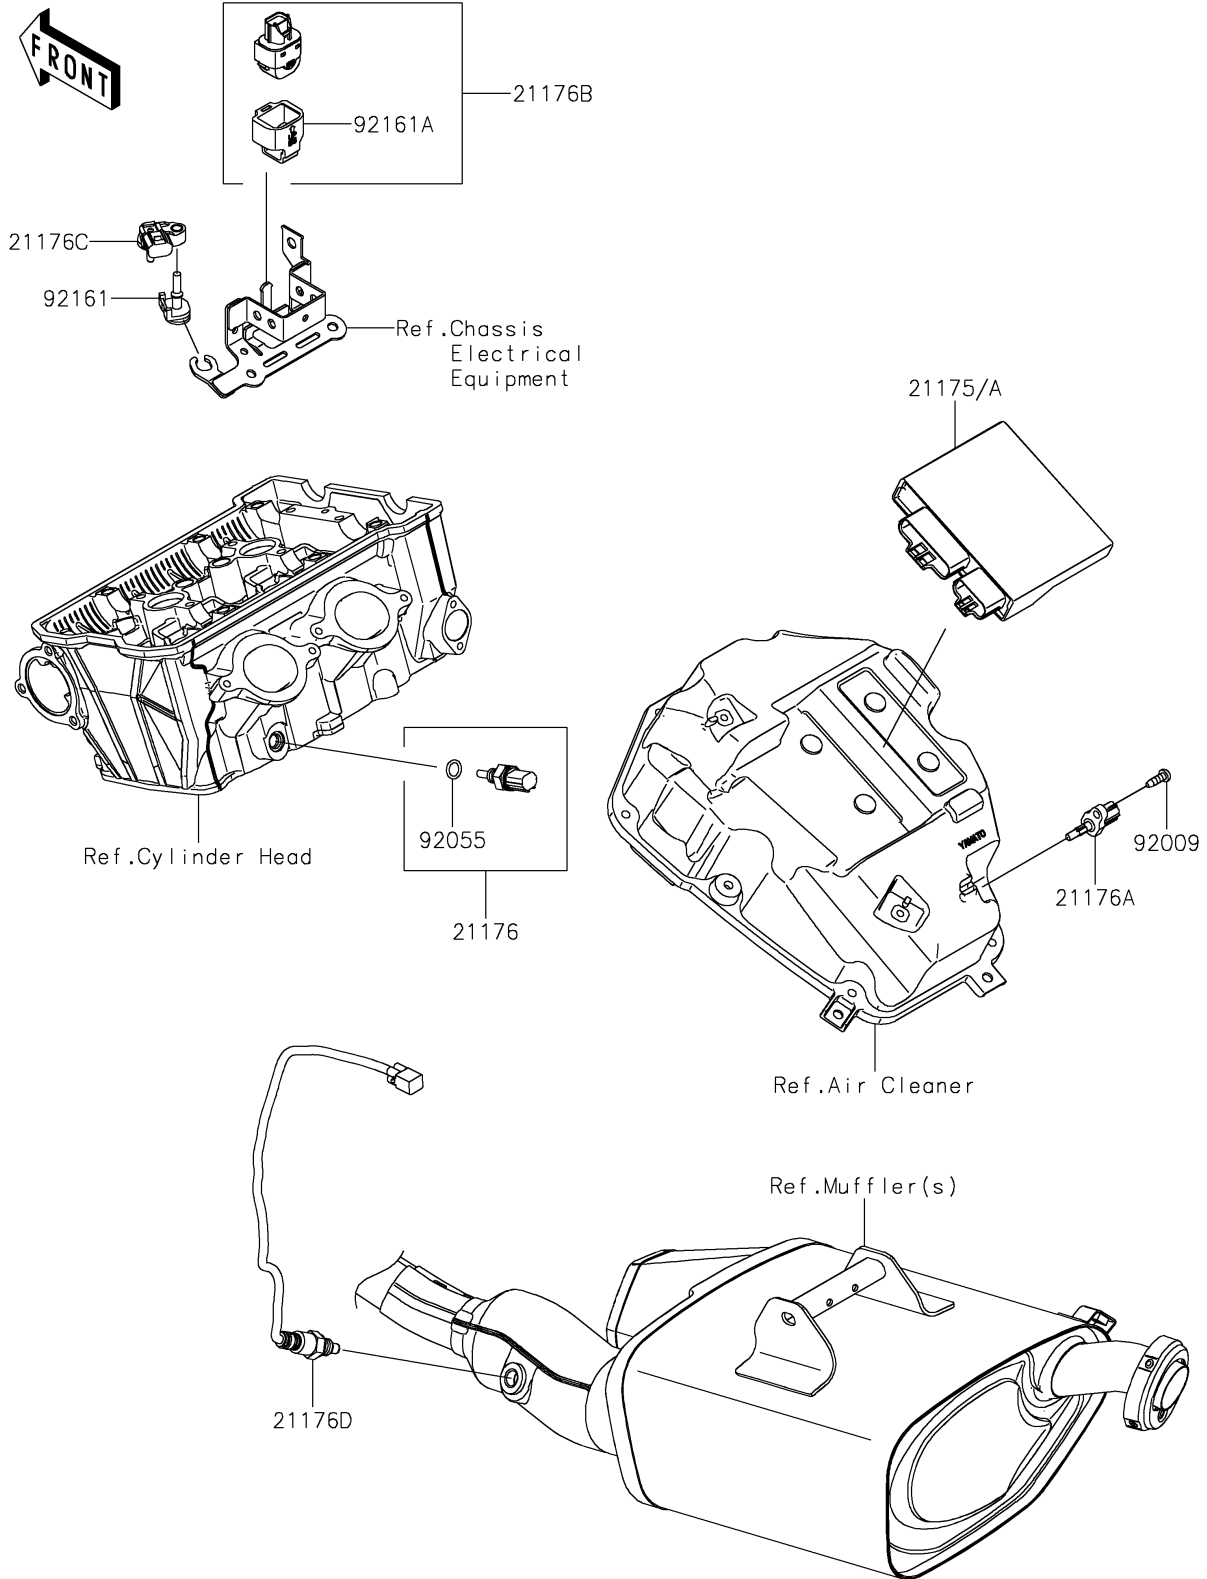

2022 Z650RS ABS PARTS DIAGRAM

Fuel Injection

E1530

2022 Z650RS ABS PARTS LIST

Fuel Injection

ITEM NAME	PART NUMBER	QUANTITY
-----------	-------------	----------