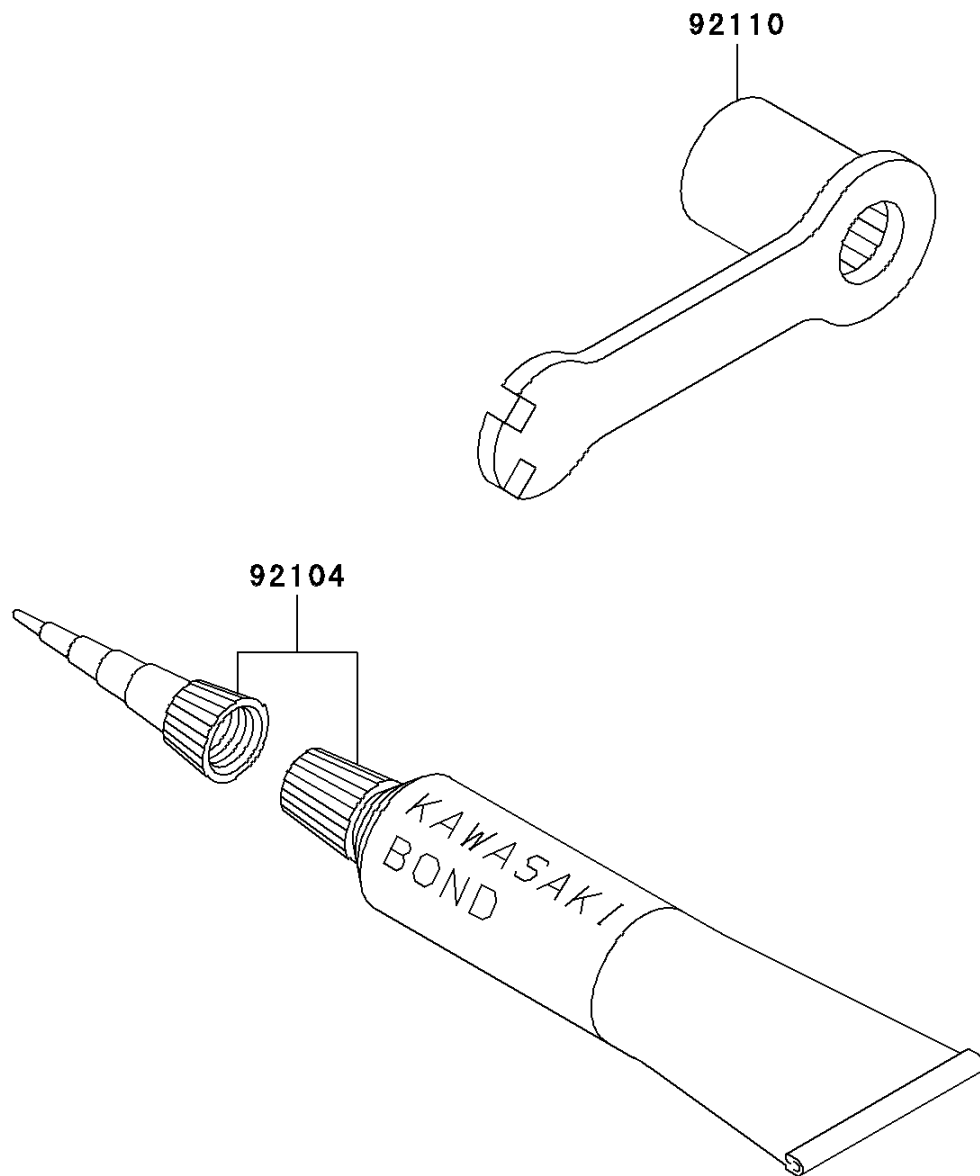

2001 KX65 PARTS DIAGRAM

Owner's Tools

F2810

2001 KX65 PARTS LIST

Owner's Tools

ITEM NAME	PART NUMBER	QUANTITY
GASKET-LIQUID,TUBE,100G,SILVER (Ref # 92104)	92104-002	1
TOOL-WRENCH,BOX,21MM&SPOKE (Ref # 92110)	92110-1119	1