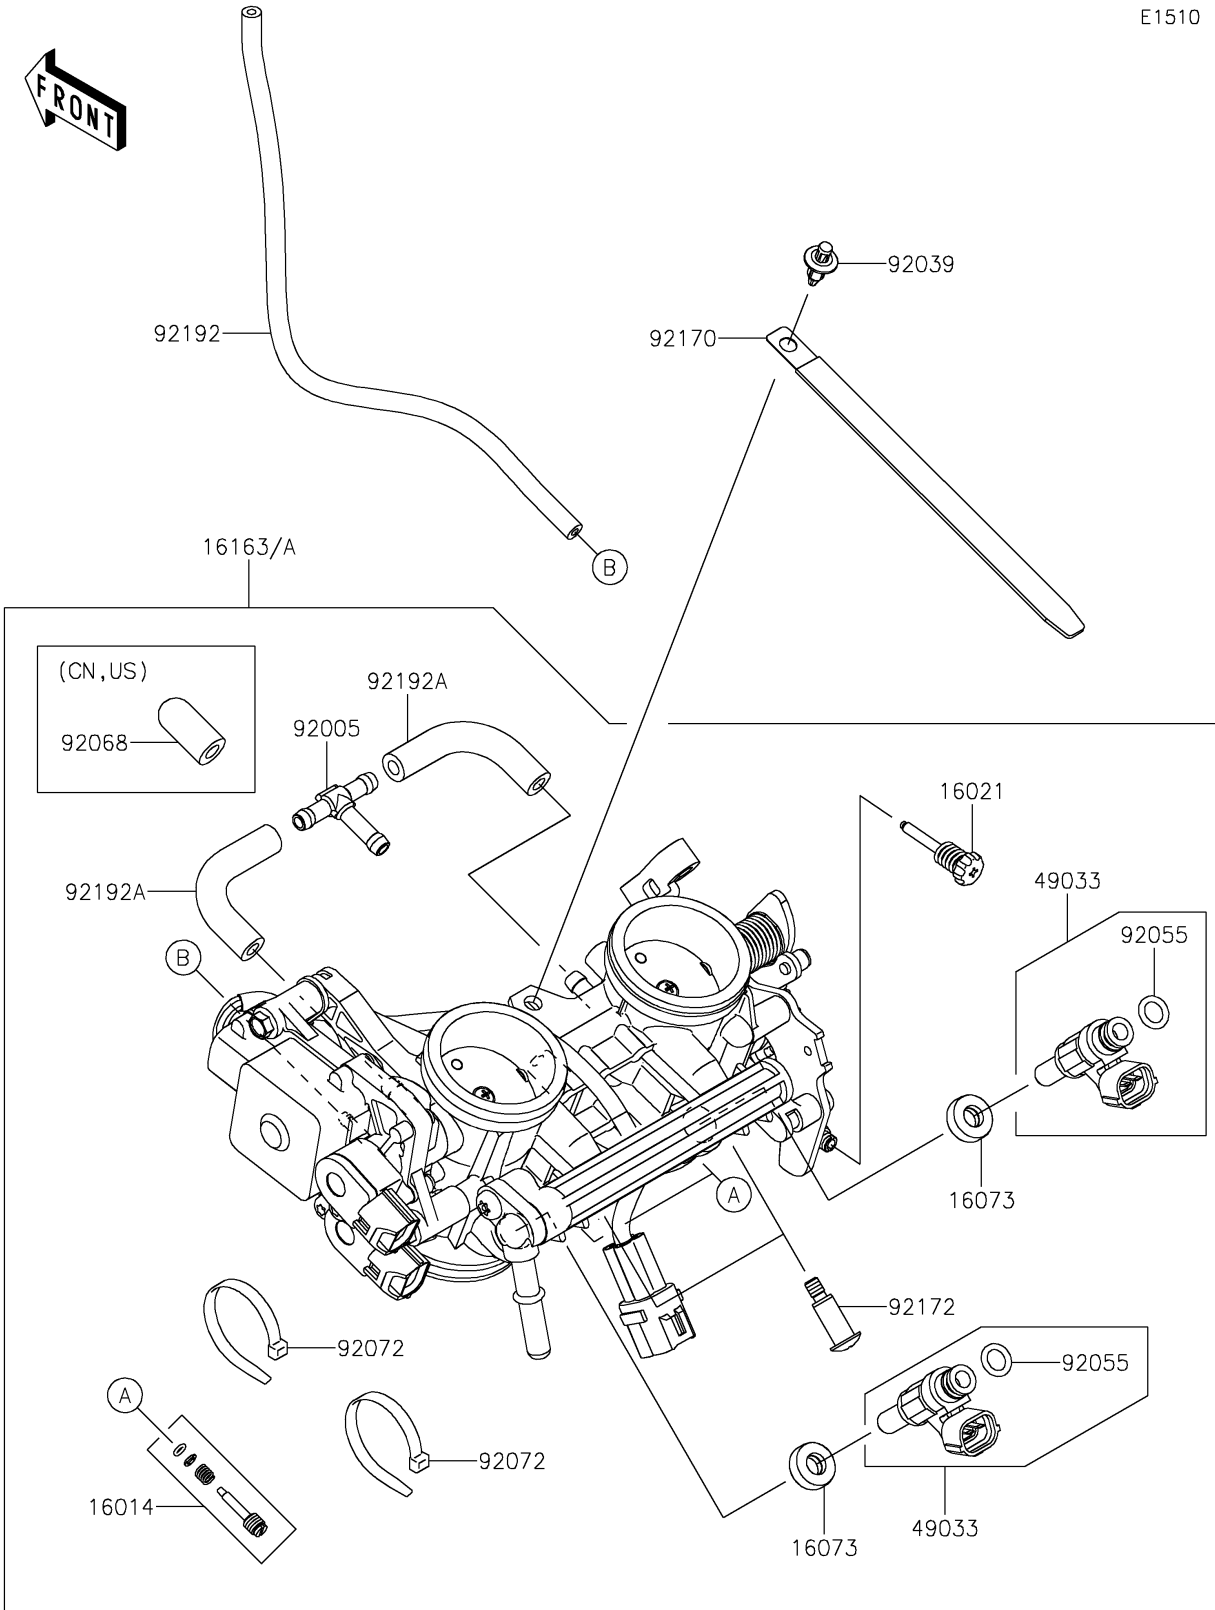

2022 Z650RS ABS

PARTS DIAGRAM

Throttle

E1510

2022 Z650RS ABS

PARTS LIST

Throttle

ITEM NAME	PART NUMBER	QUANTITY
SCREW-PILOT AIR (Ref # 16014)	16014-0002	2
SCREW-THROTTLE STOP (Ref # 16021)	16021-0033	1
INSULATOR (Ref # 16073)	16073-0129	2
THROTTLE-ASSY (Ref # 16163)	16163-0875	1
THROTTLE-ASSY (Ref # 16163A)	16163-1131	1
NOZZLE-INJECTION (Ref # 49033)	49033-0568	2
FITTING,3WAY (Ref # 92005)	92005-0730	1
RIVET (Ref # 92039)	92039-0707	1
RING-O,INJECTION NOZZLE (Ref # 92055)	92055-0124	2
PLUG,12X25 (Ref # 92068)	92068-006	2
BAND,SUB-HARNESS (Ref # 92072)	92072-0012	2
CLAMP,L=150 (Ref # 92170)	92170-1114	1
SCREW,PIPE INJECTION (Ref # 92172)	92172-0064	2
TUBE,3X6.7X300 (Ref # 92192)	92192-0977	1
TUBE (Ref # 92192A)	92192-1045	2