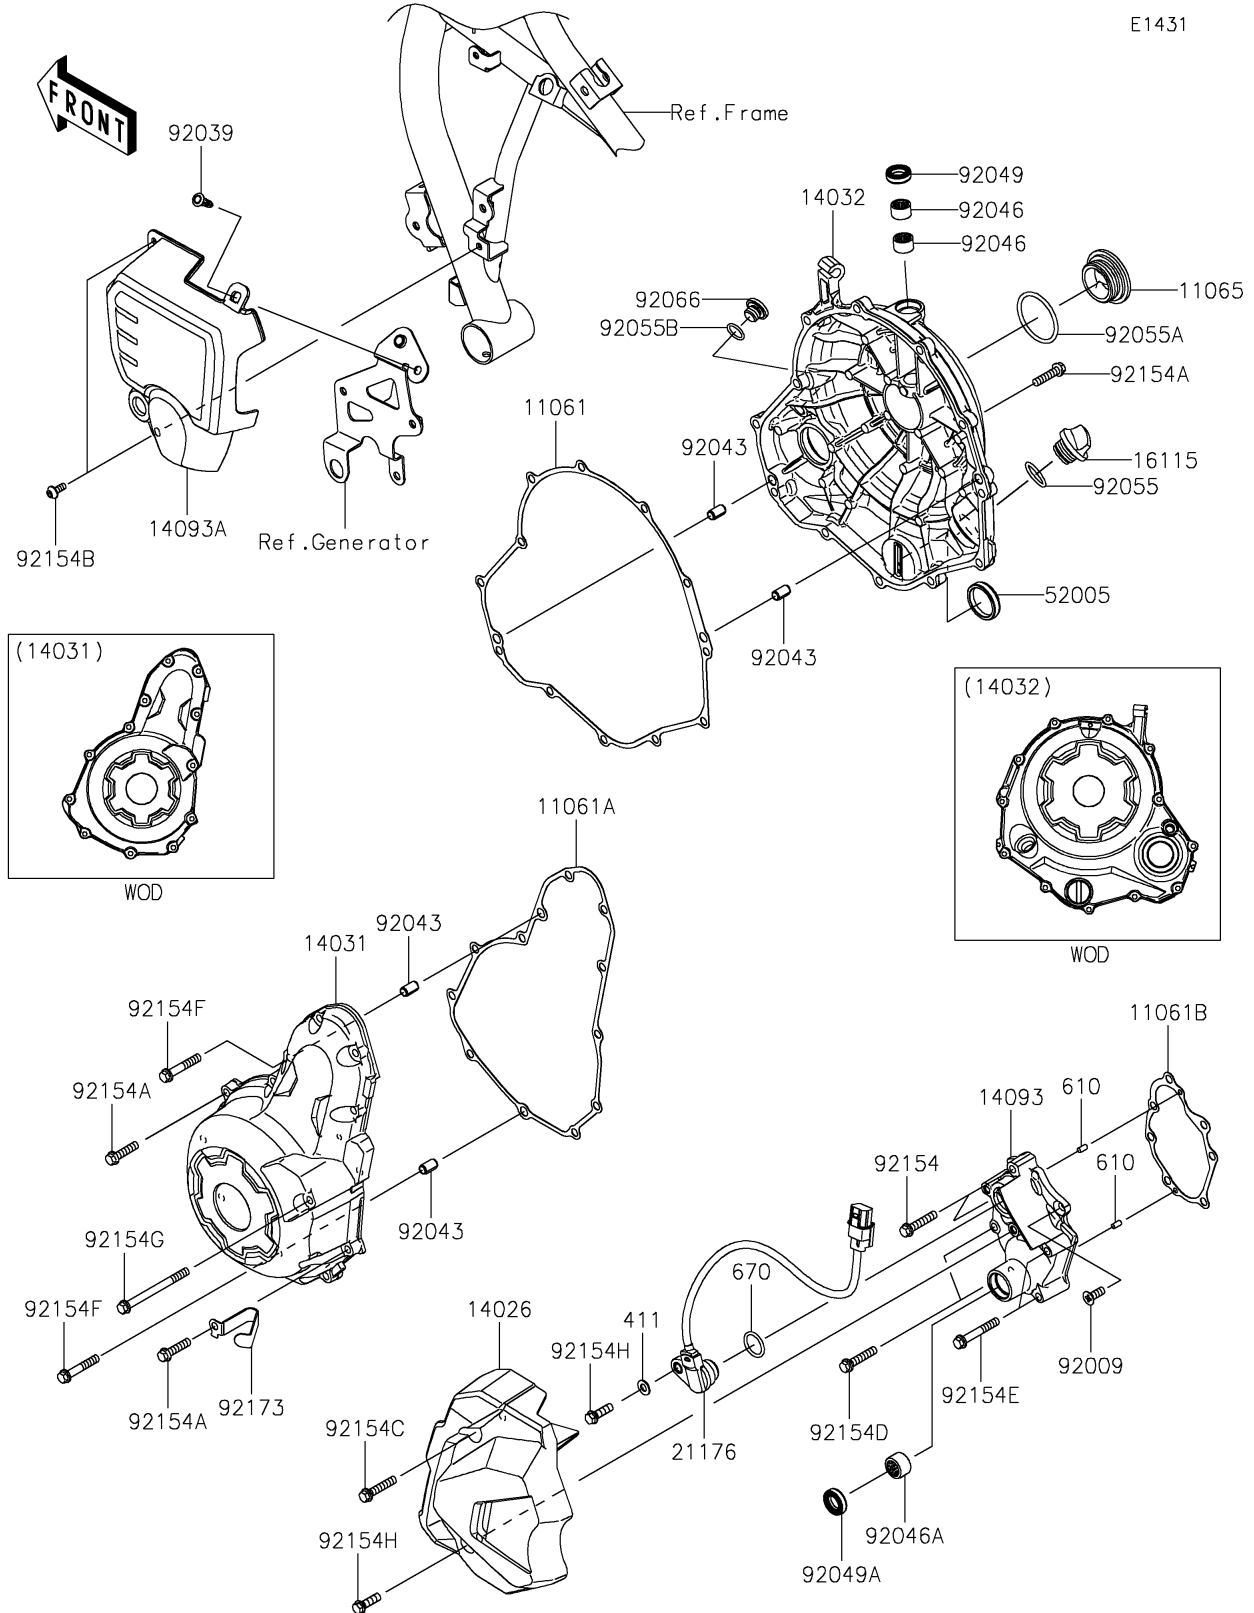

2022 Z650RS PARTS DIAGRAM

Engine Cover(s)

E1431

2022 Z650RS PARTS LIST

Engine Cover(s)

ITEM NAME	PART NUMBER	QUANTITY
GASKET,CLUTCH COVER (Ref # 11061)	11061-0164	1
GASKET,GENERATOR COVER (Ref # 11061A)	11061-0165	1
GASKET,TRANSMISSION COVER (Ref # 11061B)	11061-0166	1
CAP (Ref # 11065)	11065-1325	1
COVER-CHAIN (Ref # 14026)	14026-0154	1
COVER-GENERATOR (Ref # 14031)	14031-0646	1
COVER-CLUTCH (Ref # 14032)	14032-0681	1
COVER,TRANSMISSION (Ref # 14093)	14093-0463	1
COVER,REGULATOR (Ref # 14093A)	14093-1095	1
CAP-OIL FILLER (Ref # 16115)	16115-1053	1
SENSOR,GEAR POSITION (Ref # 21176)	21176-0820	1
GAUGE,OIL LEVEL (Ref # 52005)	52005-0071	1
SCREW,6X16 (Ref # 92009)	92009-1360	1
RIVET (Ref # 92039)	92039-0709	1
PIN,6.2X8X14 (Ref # 92043)	92043-1263	4
BEARING-NEEDLE,HK1210FM (Ref # 92046)	92046-0034	2
BEARING-NEEDLE,HK1312 (Ref # 92046A)	92046-1148	1
SEAL-OIL,CLUTCH RELEASE (Ref # 92049)	92049-1475	1
SEAL-OIL,TC13225.5 (Ref # 92049A)	92049-1519	1
RING-O,19.8MM (Ref # 92055)	92055-0844	1
RING-O,39.4MM (Ref # 92055A)	92055-0849	1
RING-O,13.0X1.9 (Ref # 92055B)	92055-1011	1
PLUG,12X9.1 (Ref # 92066)	92066-0937	1
BOLT,FLANGED,6X30 (Ref # 92154)	92154-0727	2
BOLT,FLANGED,6X25 (Ref # 92154A)	92154-0819	21
BOLT,SOCKET,5X12 (Ref # 92154B)	92154-0917	2
BOLT,FLANGED,6X30 (Ref # 92154C)	92154-1772	1
BOLT,FLANGED,6X30 (Ref # 92154D)	92154-1773	2
BOLT,FLANGED,6X40 (Ref # 92154E)	92154-1774	2

2022 Z650RS PARTS LIST

Engine Cover(s)

ITEM NAME	PART NUMBER	QUANTITY
BOLT,FLANGED,6X35 (Ref # 92154F)	92154-1779	2
BOLT,FLANGED,6X70 (Ref # 92154G)	92154-1780	1
BOLT,FLANGED,6X20 (Ref # 92154H)	92154-2130	2
CLAMP (Ref # 92173)	92173-1689	1
WASHER-PLAIN,6MM (Ref # 411)	411AA0600	1
ROLLER,4X8 (Ref # 610)	610A0408	2
O RING,18MM (Ref # 670)	670D2018	1