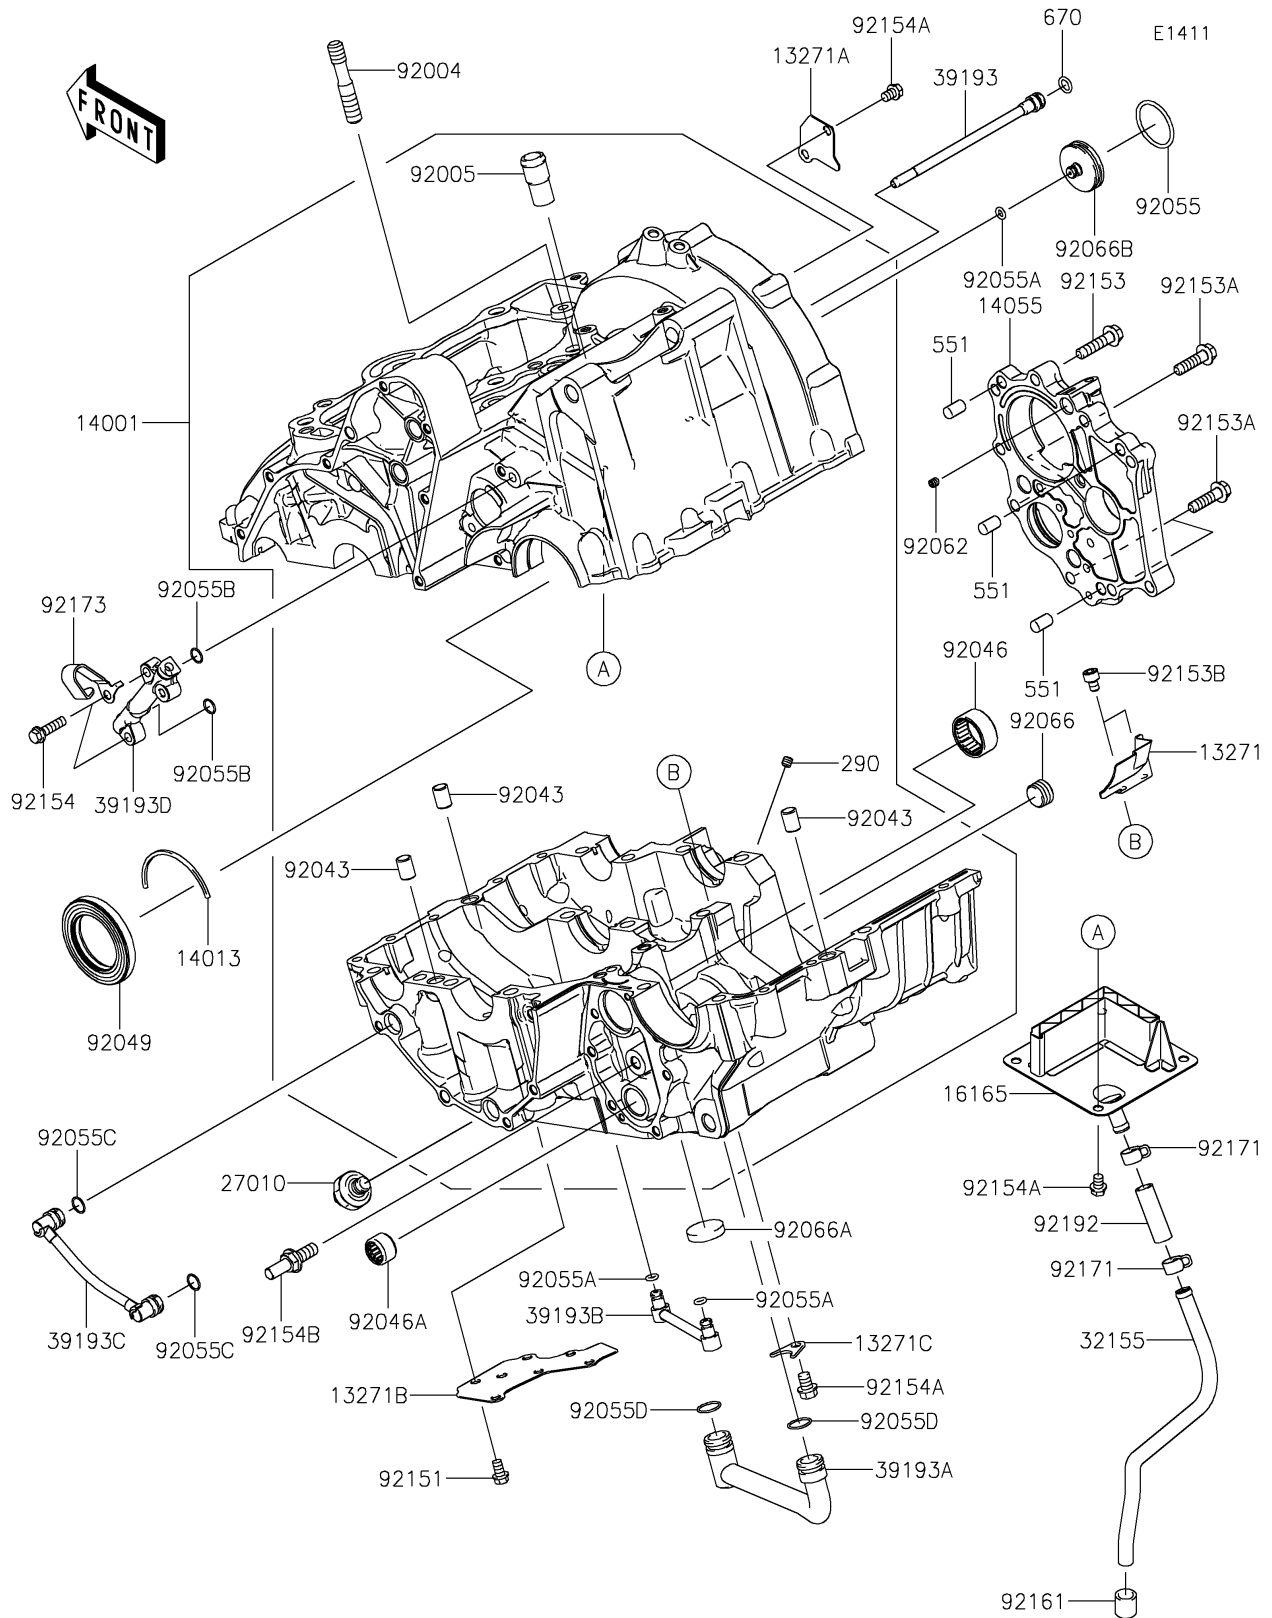

2022 Z650RS ABS

PARTS DIAGRAM

Crankcase

2022 Z650RS ABS

PARTS LIST

Crankcase

ITEM NAME	PART NUMBER	QUANTITY
PLATE,OIL SHIELDING (Ref # 13271)	13271-0575	1
PLATE (Ref # 13271A)	13271-0577	1
PLATE (Ref # 13271B)	13271-0584	1
PLATE,OIL PIPE (Ref # 13271C)	13271-1187	1
SET-CRANKCASE (Ref # 14001)	14001-0662	1
RING-POSITION,T=1.98 (Ref # 14013)	14013-1004	1
CASE-GEAR,TRANSMISSION (Ref # 14055)	14055-0051	1
SEPARATOR,BREATHER (Ref # 16165)	16165-0056	1
SWITCH,OIL PRESSURE (Ref # 27010)	27010-1313	1
PIPE,BREATHER (Ref # 32155)	32155-0891	1
PIPE-OIL (Ref # 39193)	39193-0564	1
PIPE-OIL (Ref # 39193A)	39193-0565	1
PIPE-OIL (Ref # 39193B)	39193-0566	1
PIPE-OIL (Ref # 39193C)	39193-0567	1
PIPE-OIL (Ref # 39193D)	39193-0569	1
STUD,10X34.5 (Ref # 92004)	92004-0024	1
FITTING,BREATHER (Ref # 92005)	92005-0713	1
PIN,DOWEL,10X14 (Ref # 92043)	92043-1037	3
BEARING-NEEDLE,24BTM3013 (Ref # 92046)	92046-0017	1
BEARING-NEEDLE,HK1312 (Ref # 92046A)	92046-1148	1
SEAL-OIL,HTC40628 (Ref # 92049)	92049-1501	1
RING-O,29.7X2.4 (Ref # 92055)	92055-0006	1
RING-O,4.8MM (Ref # 92055A)	92055-0845	3
RING-O,8.8MM (Ref # 92055B)	92055-0846	2
RING-O,9.8MM (Ref # 92055C)	92055-0847	2
RING-O,13.8MM (Ref # 92055D)	92055-0848	2
NOZZLE,5X6,SILVER (Ref # 92062)	92062-1086	1
PLUG,PT3/8X10 (Ref # 92066)	92066-0003	1
PLUG,25X5 (Ref # 92066A)	92066-0061	1