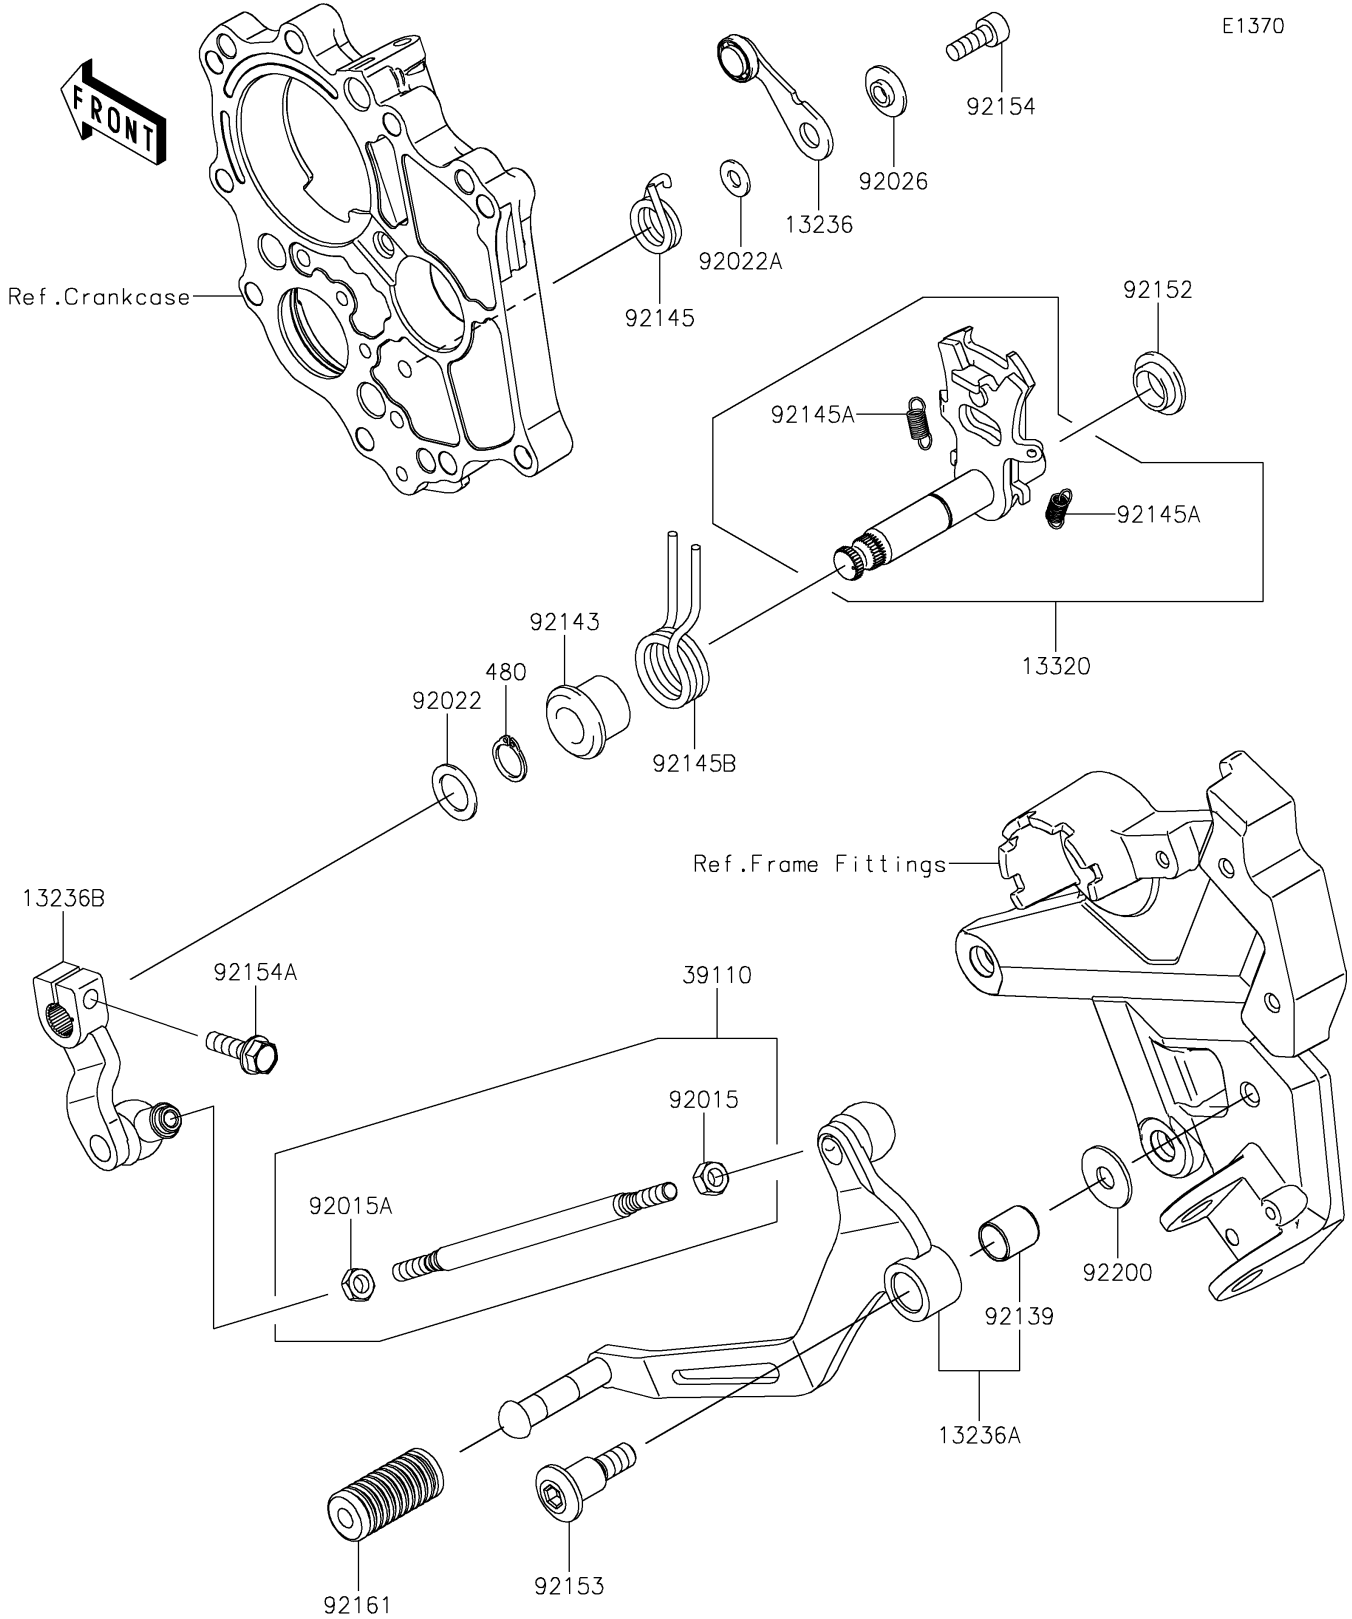

2022 Z650RS ABS PARTS DIAGRAM

Gear Change Mechanism

E1370

2022 Z650RS ABS PARTS LIST

Gear Change Mechanism

ITEM NAME	PART NUMBER	QUANTITY
-----------	-------------	----------