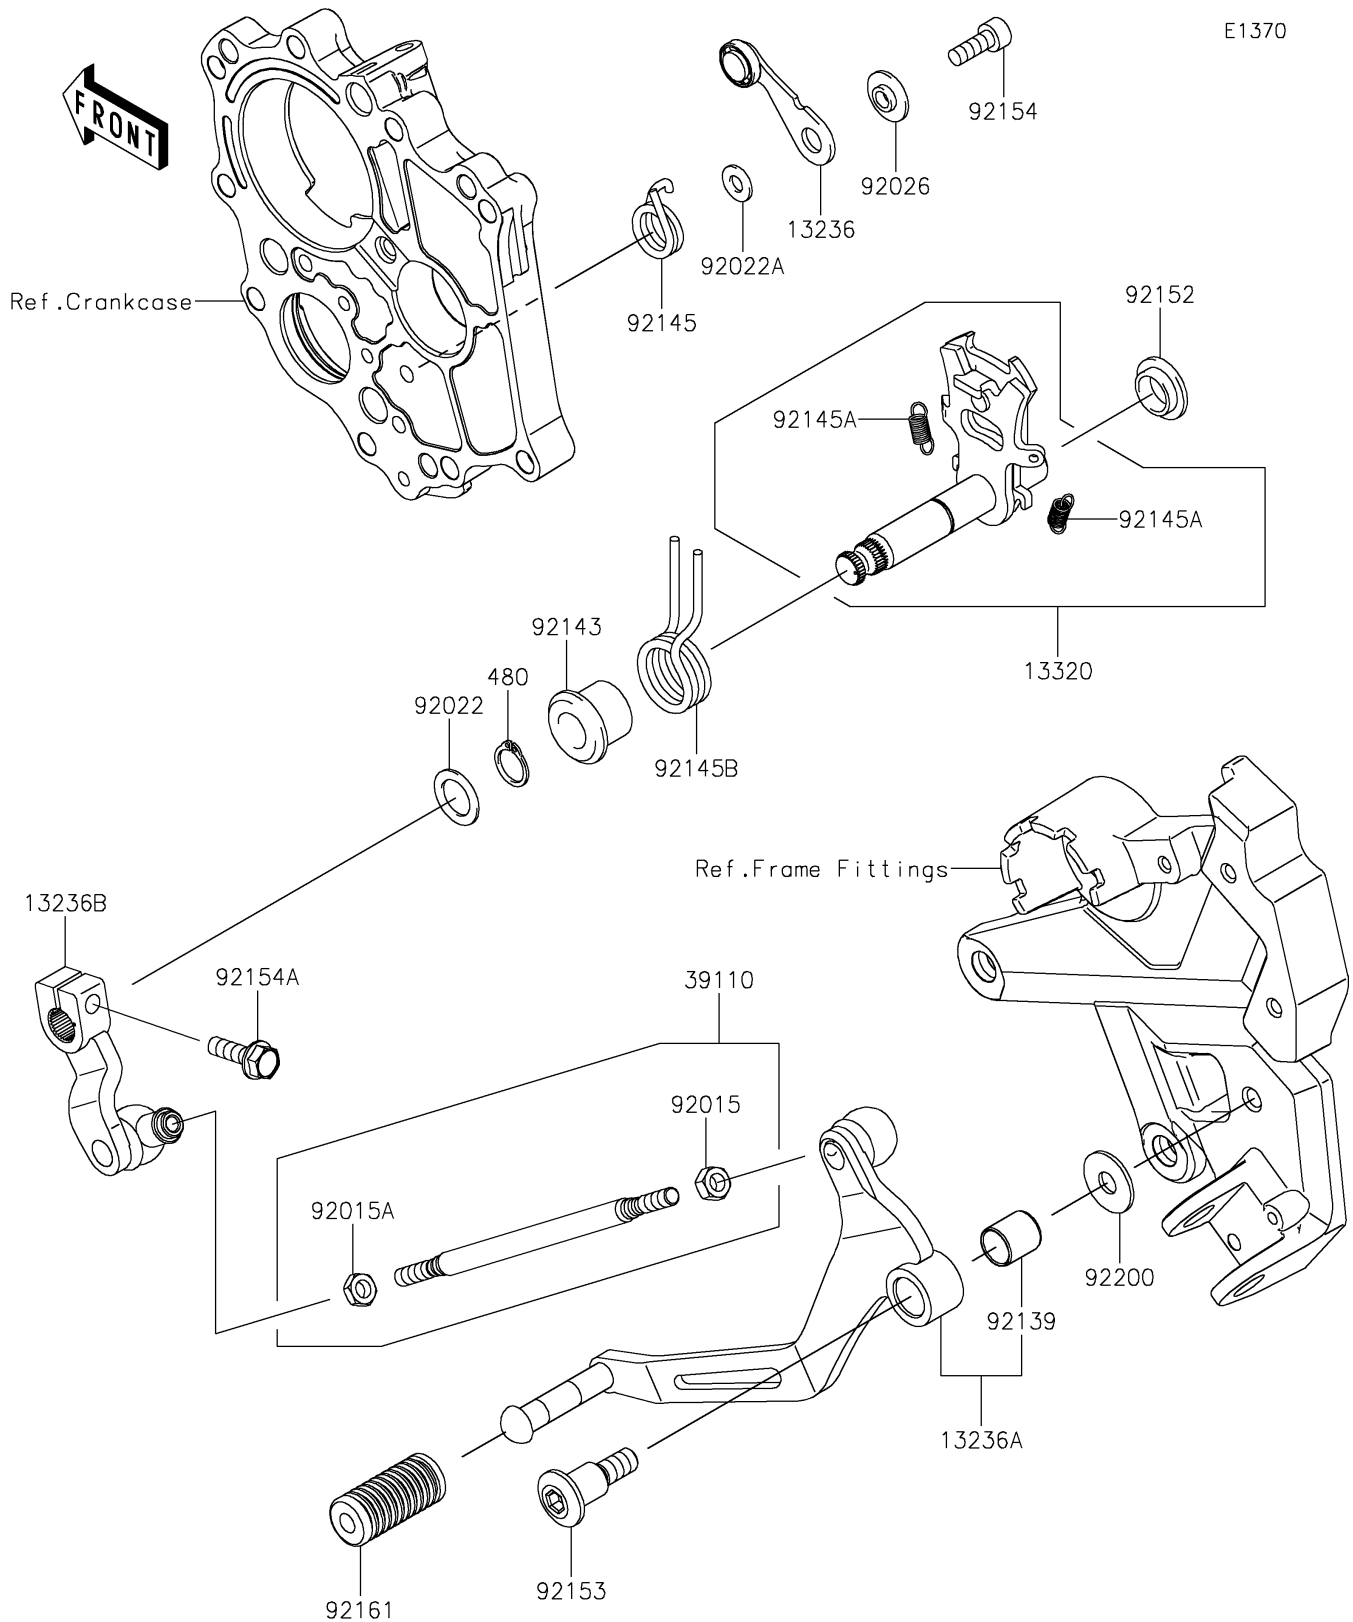

## PARTS DIAGRAM

### Gear Change Mechanism

E1370

## PARTS LIST

### Gear Change Mechanism

ITEM NAME	PART NUMBER	QUANTITY
LEVER-COMP,POSITION (Ref # 13236)	13236-0170	1
LEVER-COMP,CHANGE PEDAL (Ref # 13236A)	13236-0778	1
LEVER-COMP,ENGINE SIDE (Ref # 13236B)	13236-0779	1
LEVER-ASSY,CHANGE SHAFT (Ref # 13320)	13320-0032	1
ROD-ASSY-TIE (Ref # 39110)	39110-1124	1
NUT,6MM (Ref # 92015)	92015-1443	1
NUT,LEFT HANDED,6MM (Ref # 92015A)	92015-1444	1
WASHER,13.3X20X1 (Ref # 92022)	92022-1496	1
WASHER,6X12.8X1.2 (Ref # 92022A)	92022-1827	1
SPACER (Ref # 92026)	92026-1217	1
BUSHING (Ref # 92139)	92139-0023	1
COLLAR,RETURN SPRING (Ref # 92143)	92143-1498	1
SPRING,POSITION (Ref # 92145)	92145-0304	1
SPRING,5.5X0.7X18 (Ref # 92145A)	92145-0703	2
SPRING,CHANGE SHAFT RETURN (Ref # 92145B)	92145-1774	1
COLLAR (Ref # 92152)	92152-1075	1
BOLT,SOCKET,8X16.7 (Ref # 92153)	92153-0446	1
BOLT,SOCKET,6X16 (Ref # 92154)	92154-0235	1
BOLT,FLANGED,6X20 (Ref # 92154A)	92154-2595	1
DAMPER,CHANGE PEDAL (Ref # 92161)	92161-2389	1
WASHER,8.0X22.0X1.5 (Ref # 92200)	92200-0174	1
CIRCLIP-TYPE-C,13MM (Ref # 480)	480J1300	1