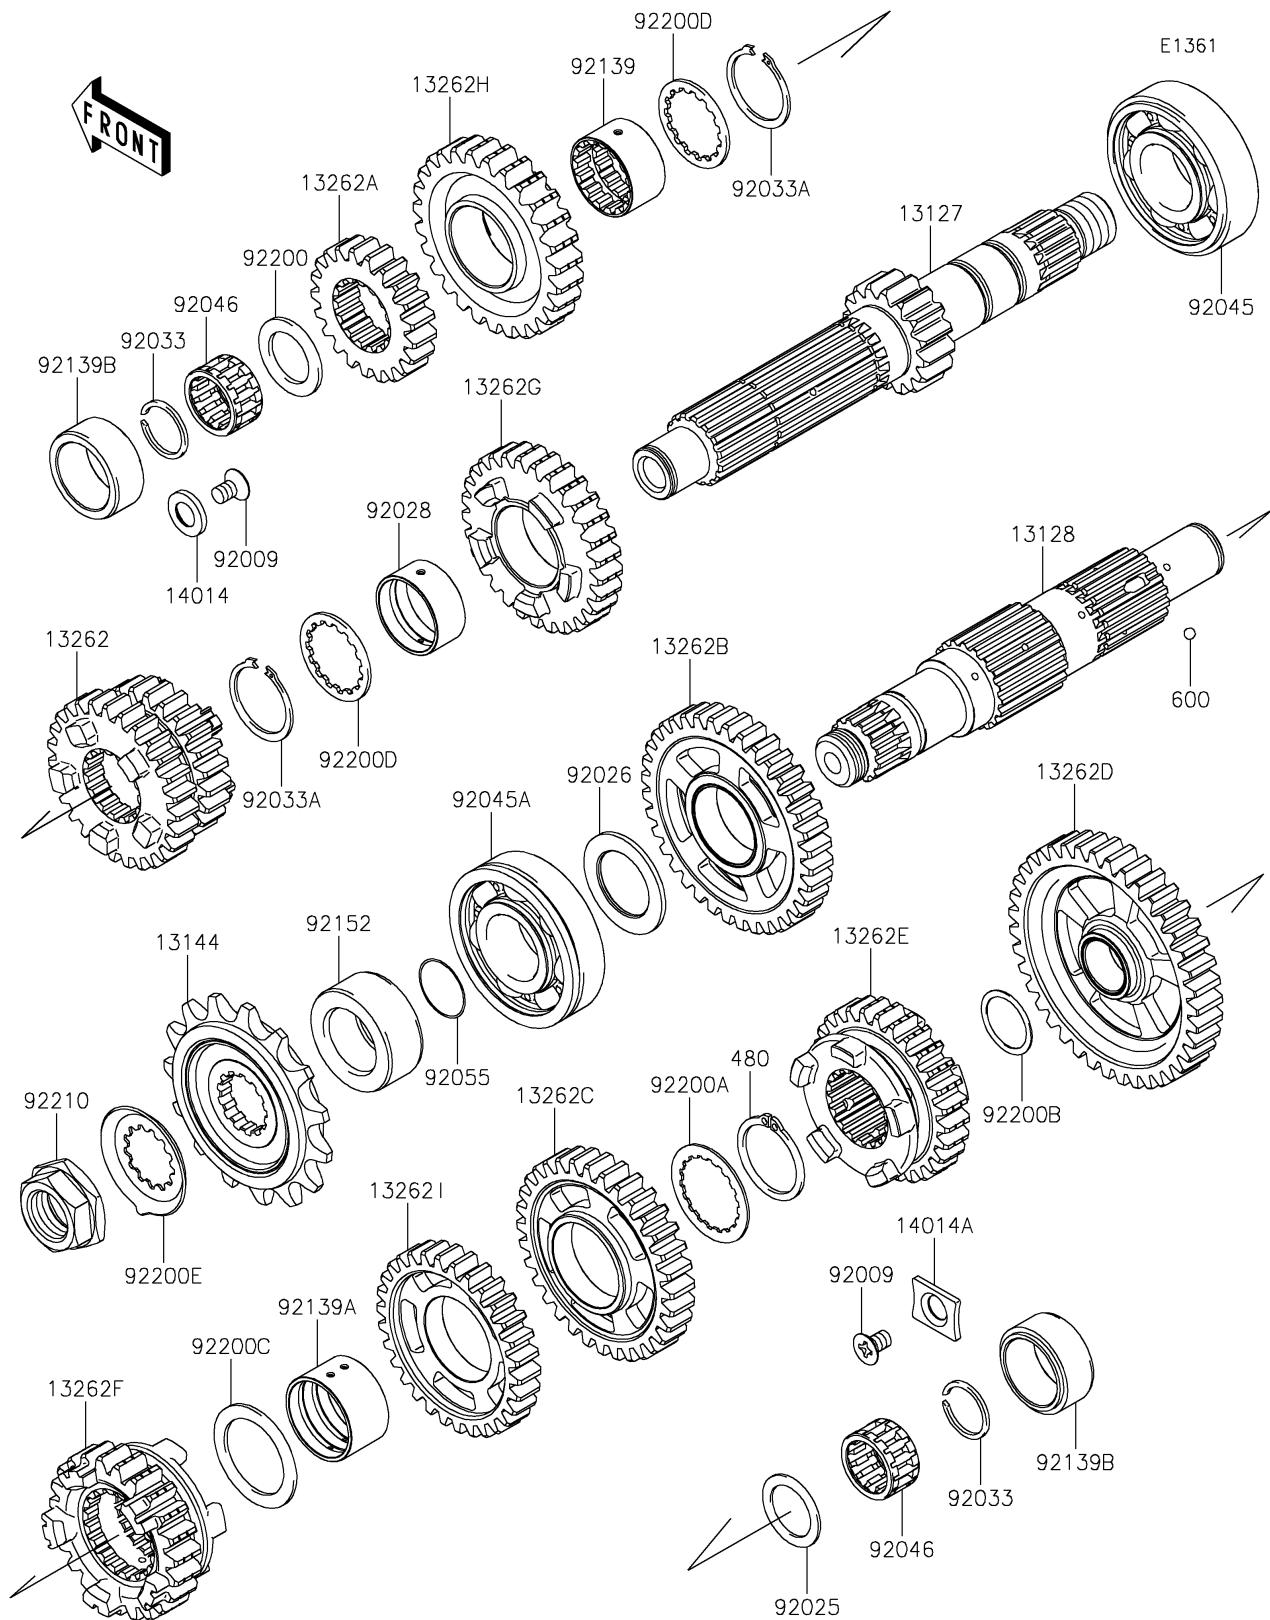

2022 Z650RS ABS

PARTS DIAGRAM

Transmission

2022 Z650RS ABS

PARTS LIST

Transmission

ITEM NAME	PART NUMBER	QUANTITY
SHAFT-TRANSMISSION INPUT,16T (Ref # 13127)	13127-0666	1
SHAFT-TRANSMISSION OUTPUT (Ref # 13128)	13128-0690	1
SPROCKET-OUTPUT,15T,#520 (Ref # 13144)	13144-0576	1
GEAR,INPUT 3RD&4TH,24T&27T (Ref # 13262)	13262-0819	1
GEAR,INPUT 2ND,21T (Ref # 13262A)	13262-0821	1
GEAR,OUTPUT 2ND,36T (Ref # 13262B)	13262-0826	1
GEAR,OUTPUT 3RD,32T (Ref # 13262C)	13262-0827	1
GEAR,OUTPUT LOW,39T (Ref # 13262D)	13262-0828	1
GEAR,OUTPUT 5TH,28T (Ref # 13262E)	13262-1229	1
GEAR,OUTPUT 6TH,23T (Ref # 13262F)	13262-1230	1
GEAR,INPUT 5TH,29T (Ref # 13262G)	13262-1275	1
GEAR,INPUT 6TH,27T (Ref # 13262H)	13262-1276	1
GEAR,OUTPUT 4TH,30T (Ref # 13262I)	13262-1580	1
PLATE-POSITION,9.5X17X2.3 (Ref # 14014)	14014-0019	1
PLATE-POSITION,RH (Ref # 14014A)	14014-0020	1
SCREW,6X10 (Ref # 92009)	92009-1375	2
SHIM,20.3X28X1.1 (Ref # 92025)	92025-1455	1
SPACER,25.3X39X2.0 (Ref # 92026)	92026-0715	1
BUSHING,INPUT GEAR (Ref # 92028)	92028-1449	1
RING-SNAP,20MM (Ref # 92033)	92033-015	2
RING-SNAP,25.9X30.6X1.2 (Ref # 92033A)	92033-1037	2
BEARING-BALL,25X62X17 (Ref # 92045)	92045-0042	1
BEARING-BALL,6305N2SH2 (Ref # 92045A)	92045-1224	1
BEARING-NEEDLE,KMJ20X26X13.8X1 (Ref # 92046)	92046-1185	2
RING-O,21.5X1.5 (Ref # 92055)	92055-0196	1
BUSHING,25X28.3X16.7 (Ref # 92139)	92139-0107	1
BUSHING,OUT 3RD&4TH GEAR (Ref # 92139A)	92139-0108	1
BUSHING,26X34X16.2 (Ref # 92139B)	92139-0713	2
COLLAR,25X40X17.2 (Ref # 92152)	92152-0972	1

2022 Z650RS ABS

PARTS LIST

Transmission

ITEM NAME	PART NUMBER	QUANTITY
WASHER,20.2X30X1.8 (Ref # 92200)	92200-0221	1
WASHER,30.3X38X1.0 (Ref # 92200A)	92200-0222	1
WASHER,20.2X25.0X0.5 (Ref # 92200B)	92200-0291	1
WASHER,29.9X40X1.5 (Ref # 92200C)	92200-0721	1
WASHER,28.5X34.0X1.5 (Ref # 92200D)	92200-1240	2
WASHER (Ref # 92200E)	92200-1932	1
NUT,20MM (Ref # 92210)	92210-0850	1
CIRCLIP (Ref # 480)	480J2900	1
BALL-STEEL,5/32 (Ref # 600)	600A0500	3