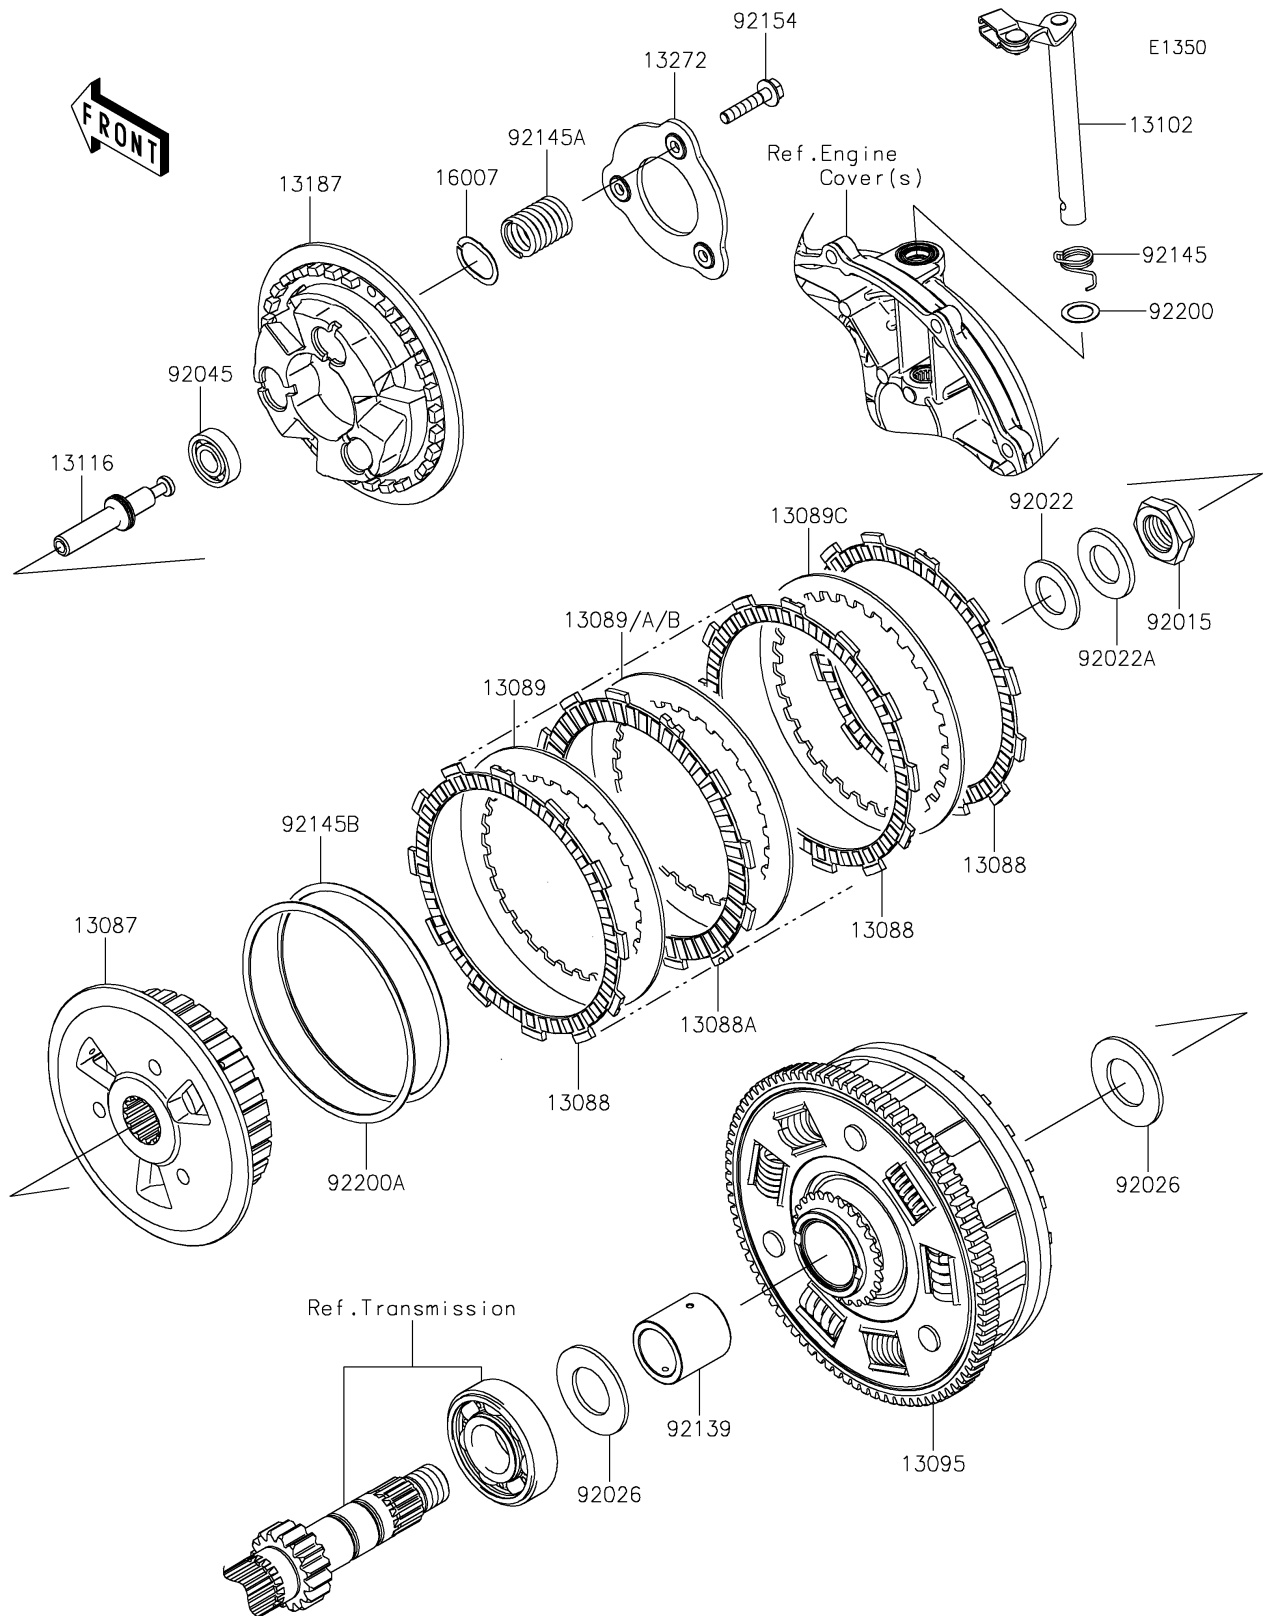

2022 Z650RS ABS

PARTS DIAGRAM

Clutch

2022 Z650RS ABS

PARTS LIST

Clutch

ITEM NAME	PART NUMBER	QUANTITY
HUB-CLUTCH (Ref # 13087)	13087-0581	1
PLATE-FRICTION (Ref # 13088)	13088-0557	3
PLATE-FRICTION (Ref # 13088A)	13088-0566	4
PLATE-CLUTCH,T=2.0 (Ref # 13089)	13089-0021	5
PLATE-CLUTCH,T=1.6 (Ref # 13089A)	13089-0038	AR
PLATE-CLUTCH,T=2.3 (Ref # 13089B)	13089-0039	AR
PLATE-CLUTCH (Ref # 13089C)	13089-0558	1
HOUSING-COMP-CLUTCH (Ref # 13095)	13095-0585	1
RELEASE-COMP-CLUTCH (Ref # 13102)	13102-0070	1
ROD-PUSH (Ref # 13116)	13116-0734	1
PLATE-CLUTCH OPERATING (Ref # 13187)	13187-0029	1
PLATE (Ref # 13272)	13272-1303	1
SEAT-SPRING (Ref # 16007)	16007-0736	3
NUT,20MM (Ref # 92015)	92015-1555	1
WASHER,20.3X36X2.3 (Ref # 92022)	92022-1116	1
WASHER,20.3X36X3.7 (Ref # 92022A)	92022-1868	1
SPACER,25.5X47X2.5 (Ref # 92026)	92026-0716	2
BEARING-BALL,6001C3ML01 (Ref # 92045)	92045-1235	1
BUSHING (Ref # 92139)	92139-0710	1
SPRING,CLUTCH RELEASE (Ref # 92145)	92145-0897	1
SPRING (Ref # 92145A)	92145-1732	3
SPRING (Ref # 92145B)	92145-1765	1
BOLT,UPSET,6X30 (Ref # 92154)	92154-0997	3
WASHER,12X18.5X0.5 (Ref # 92200)	92200-1487	1
WASHER,T=1.0 (Ref # 92200A)	92200-1579	1