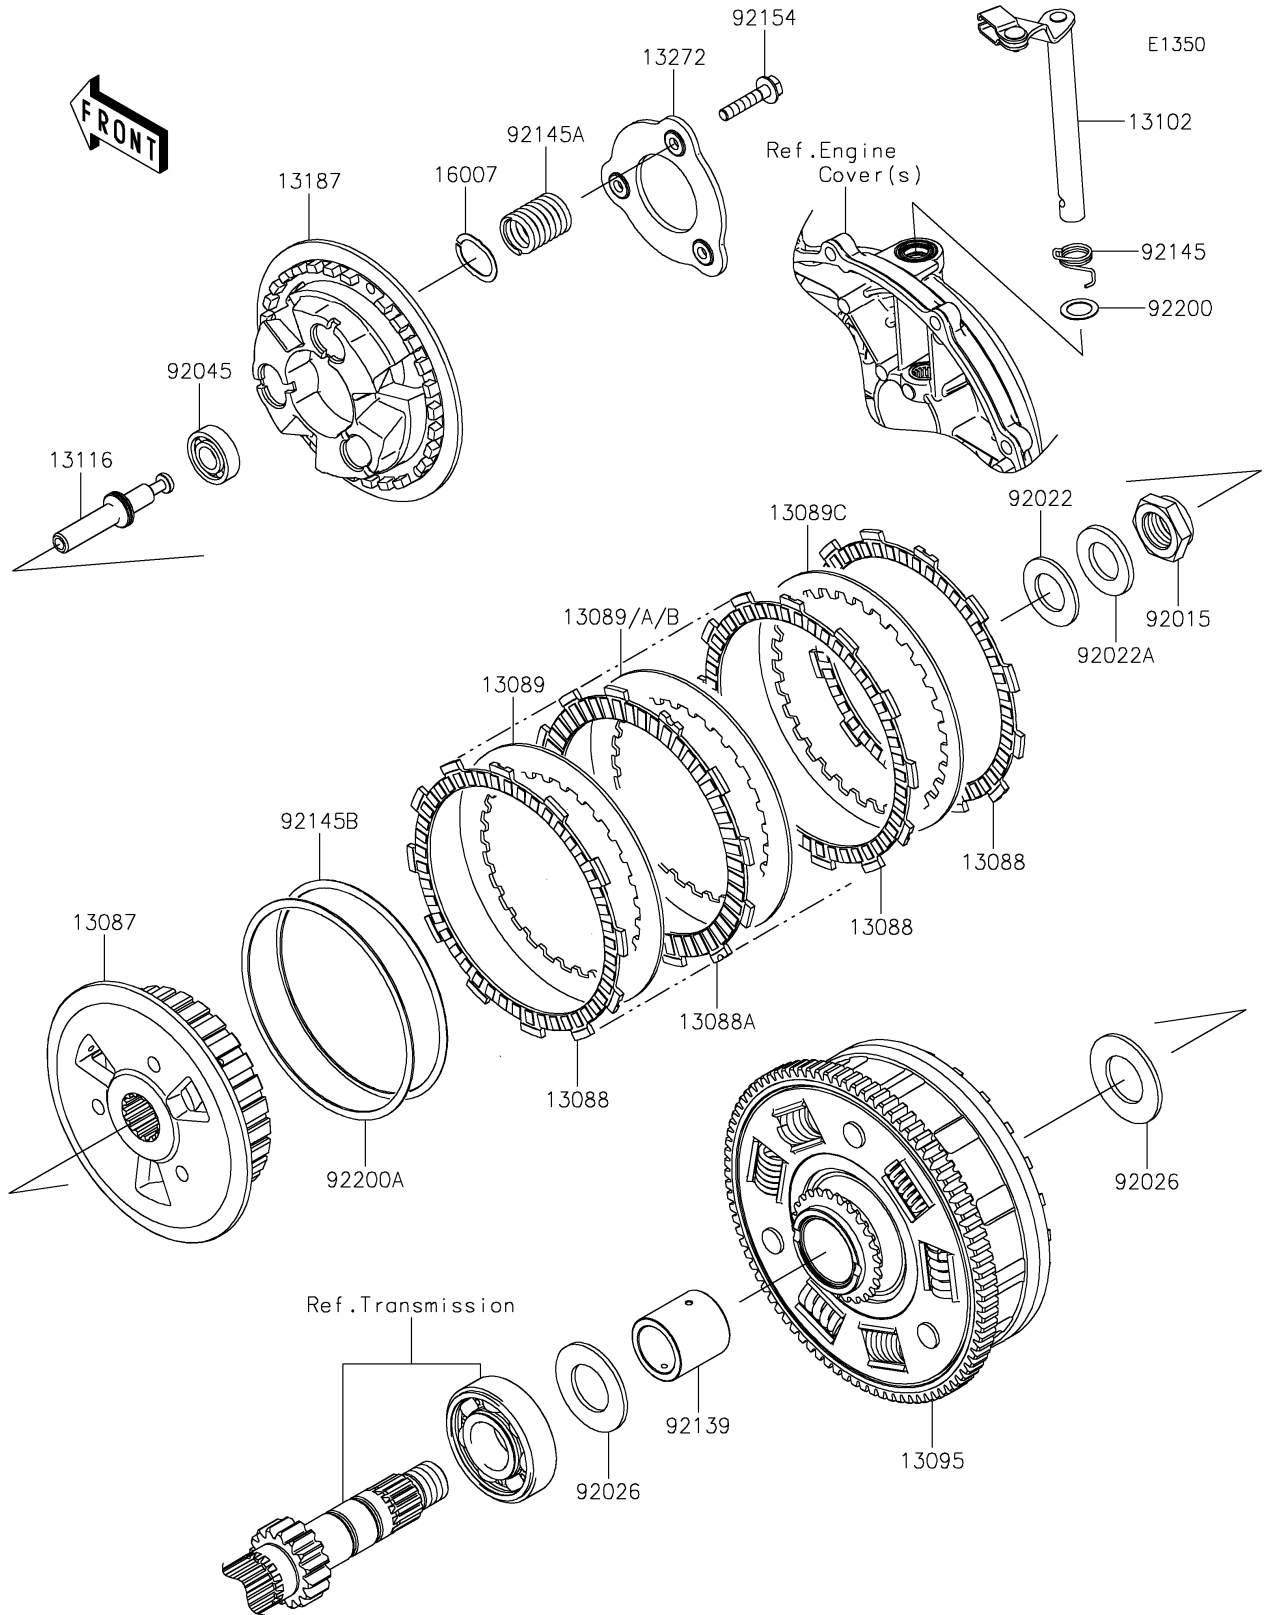

2022 Z650RS ABS PARTS DIAGRAM

Clutch

2022 Z650RS ABS PARTS LIST

Clutch

ITEM NAME	PART NUMBER	QUANTITY
HUB-CLUTCH (Ref # 13087)	13087-0581	1
PLATE-FRICTION (Ref # 13088)	13088-0557	3
PLATE-FRICTION (Ref # 13088A)	13088-0566	4
PLATE-CLUTCH,T=2.0 (Ref # 13089)	13089-0021	5
PLATE-CLUTCH,T=1.6 (Ref # 13089A)	13089-0038	AR
PLATE-CLUTCH,T=2.3 (Ref # 13089B)	13089-0039	AR
PLATE-CLUTCH (Ref # 13089C)	13089-0558	1
HOUSING-COMP-CLUTCH (Ref # 13095)	13095-0585	1
RELEASE-COMP-CLUTCH (Ref # 13102)	13102-0070	1
ROD-PUSH (Ref # 13116)	13116-0734	1
PLATE-CLUTCH OPERATING (Ref # 13187)	13187-0029	1
PLATE (Ref # 13272)	13272-1303	1
SEAT-SPRING (Ref # 16007)	16007-0736	3
NUT,20MM (Ref # 92015)	92015-1555	1
WASHER,20.3X36X2.3 (Ref # 92022)	92022-1116	1
WASHER,20.3X36X3.7 (Ref # 92022A)	92022-1868	1
SPACER,25.5X47X2.5 (Ref # 92026)	92026-0716	2
BEARING-BALL,6001C3ML01 (Ref # 92045)	92045-1235	1
BUSHING (Ref # 92139)	92139-0710	1
SPRING,CLUTCH RELEASE (Ref # 92145)	92145-0897	1
SPRING (Ref # 92145A)	92145-1732	3
SPRING (Ref # 92145B)	92145-1765	1
BOLT,UPSET,6X30 (Ref # 92154)	92154-0997	3
WASHER,12X18.5X0.5 (Ref # 92200)	92200-1487	1
WASHER,T=1.0 (Ref # 92200A)	92200-1579	1