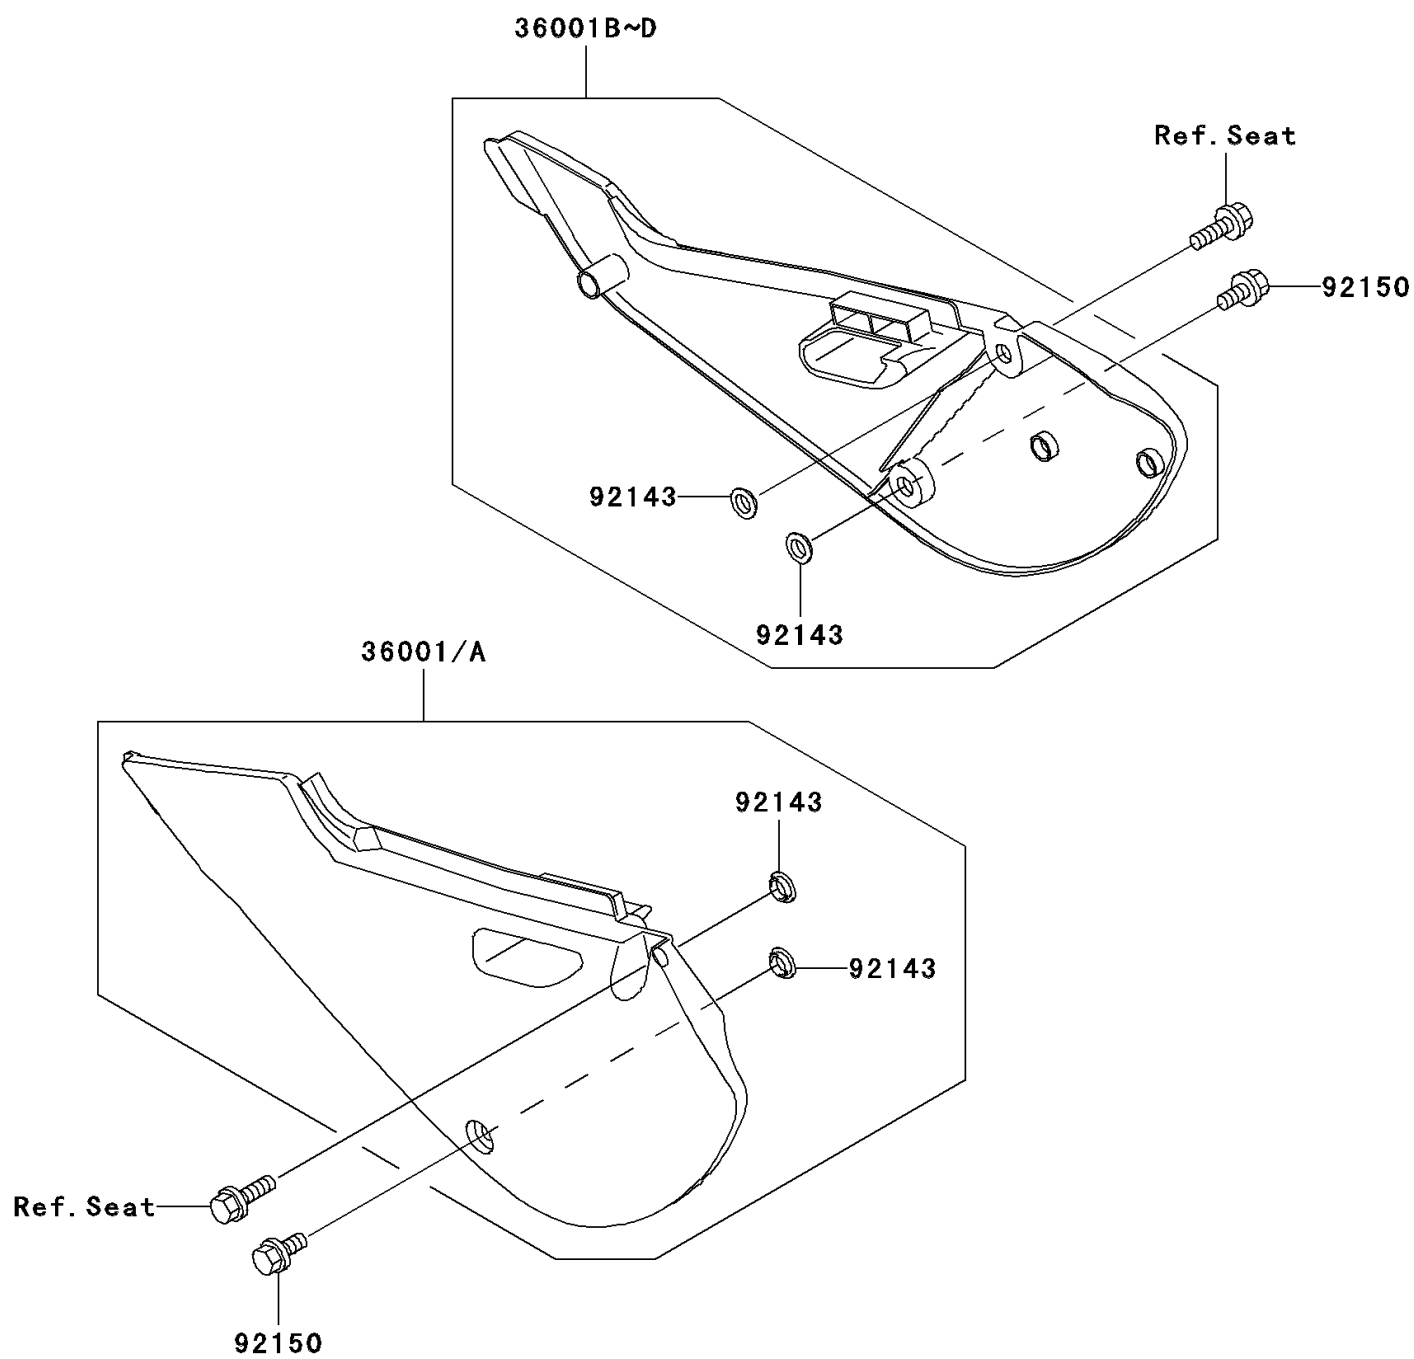

## 2003 KX65 PARTS DIAGRAM

Side Covers

F2611

## 2003 KX65 PARTS LIST

Side Covers

ITEM NAME	PART NUMBER	QUANTITY
COVER-SIDE,LH,S.WHITE (Ref # 36001)	36001-1639-266	1
COVER-SIDE,RH,S.WHITE (Ref # 36001C)	36001-1667-266	1
COLLAR (Ref # 92143)	92143-1196	1
BOLT,6X14 (Ref # 92150)	92150-1340	1