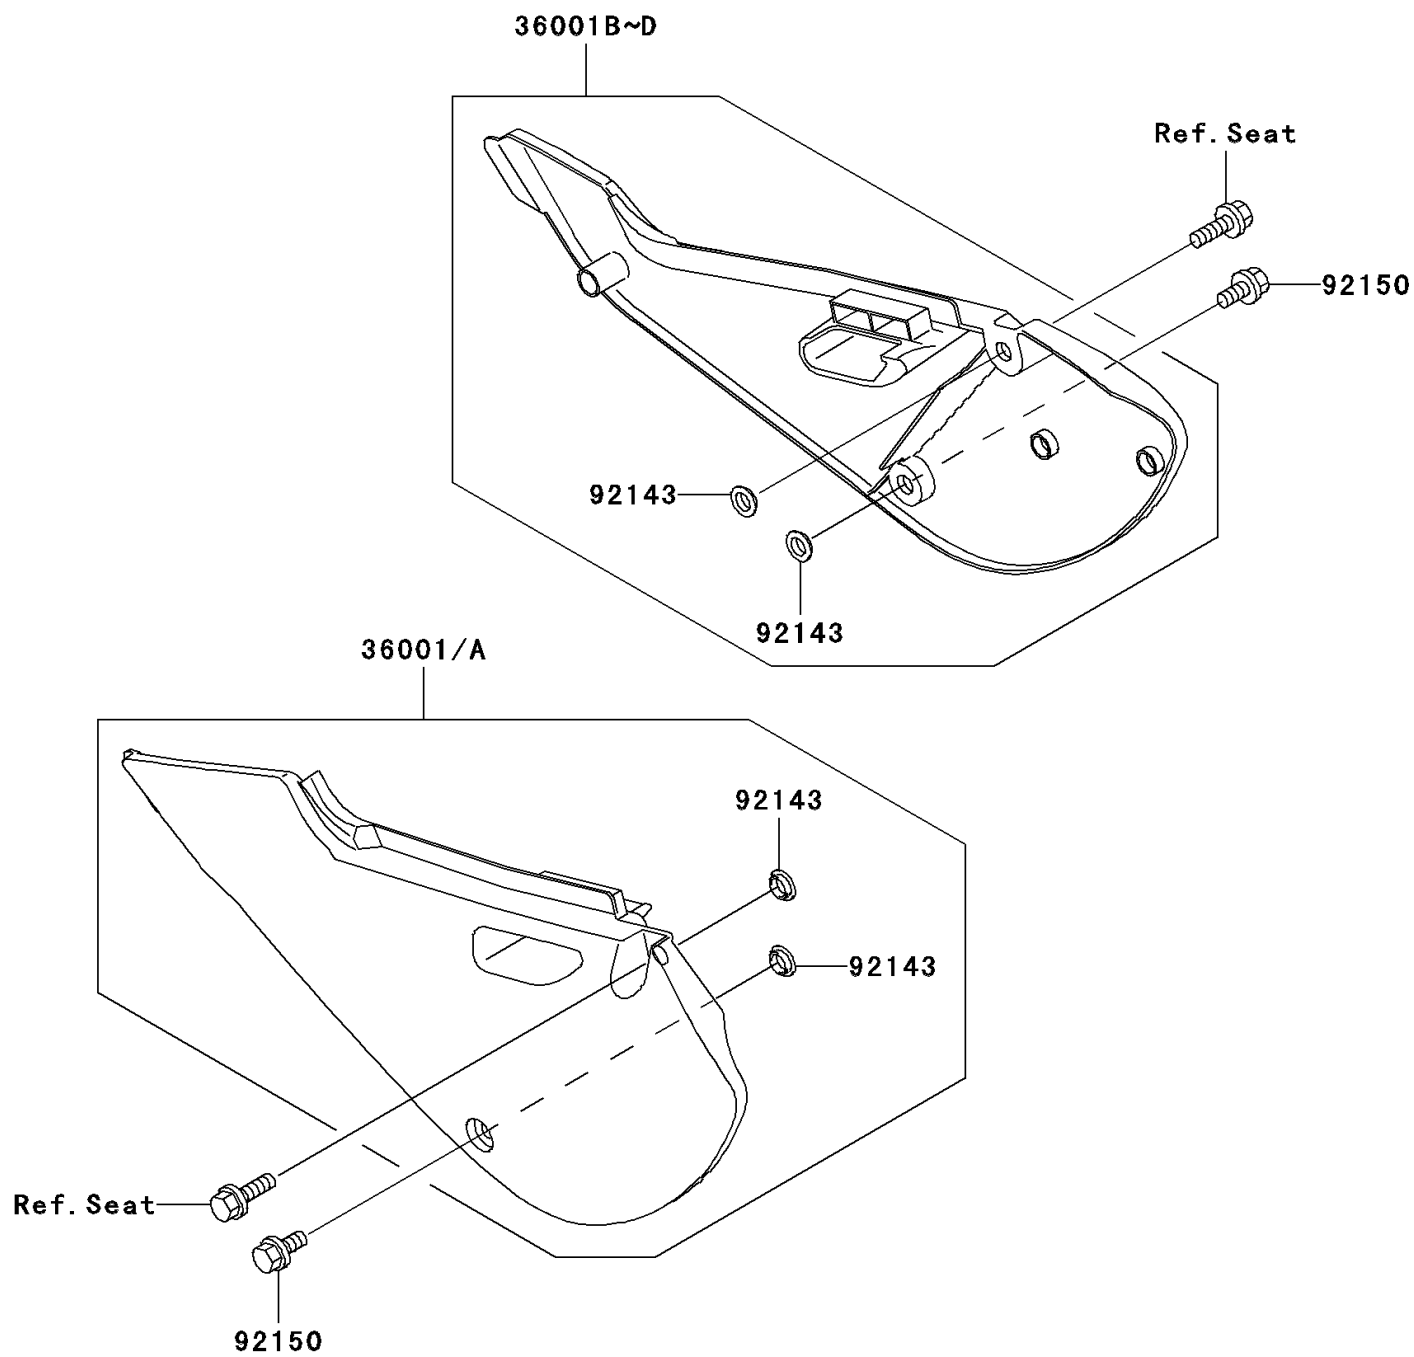

2001 KX65 PARTS DIAGRAM

Side Covers

F2611

2001 KX65 PARTS LIST

Side Covers

ITEM NAME	PART NUMBER	QUANTITY
COVER-SIDE,LH,P.WHITE (Ref # 36001A)	36001-1639-6F	1
COVER-SIDE,RH,P.WHITE (Ref # 36001B)	36001-1644-6F	1
COLLAR (Ref # 92143)	92143-1196	1
BOLT,6X14 (Ref # 92150)	92150-1340	1