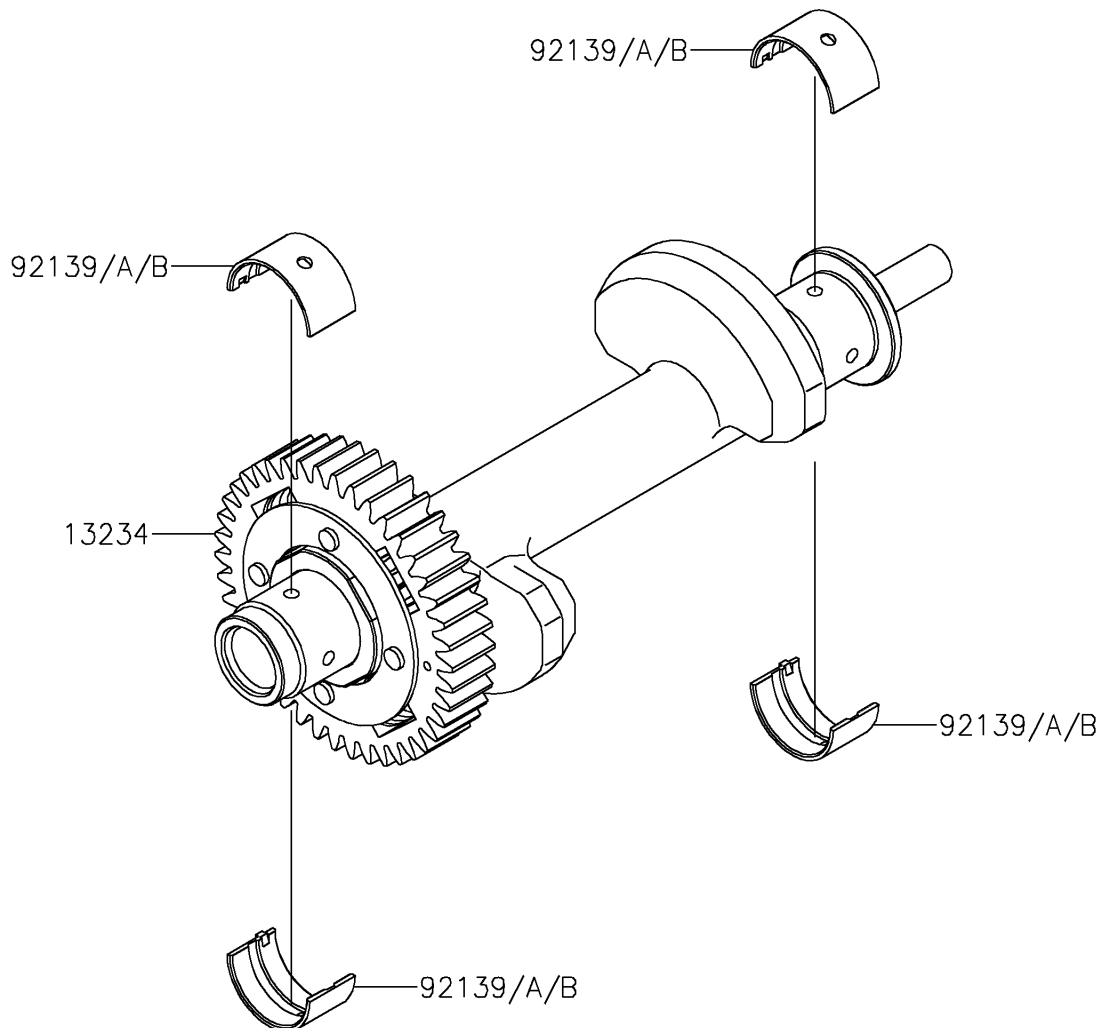

2022 Z650RS ABS

PARTS DIAGRAM

Balancer

E1323

2022 Z650RS ABS

PARTS LIST

Balancer

ITEM NAME	PART NUMBER	QUANTITY
SHAFT-COMP,BALANCER (Ref # 13234)	13234-0602	1
BUSHING,BALANCER,BLUE (Ref # 92139)	92139-0117	4
BUSHING,BALANCER,BLACK (Ref # 92139A)	92139-0118	AR
BUSHING,BALANCER,BROWN (Ref # 92139B)	92139-0119	AR