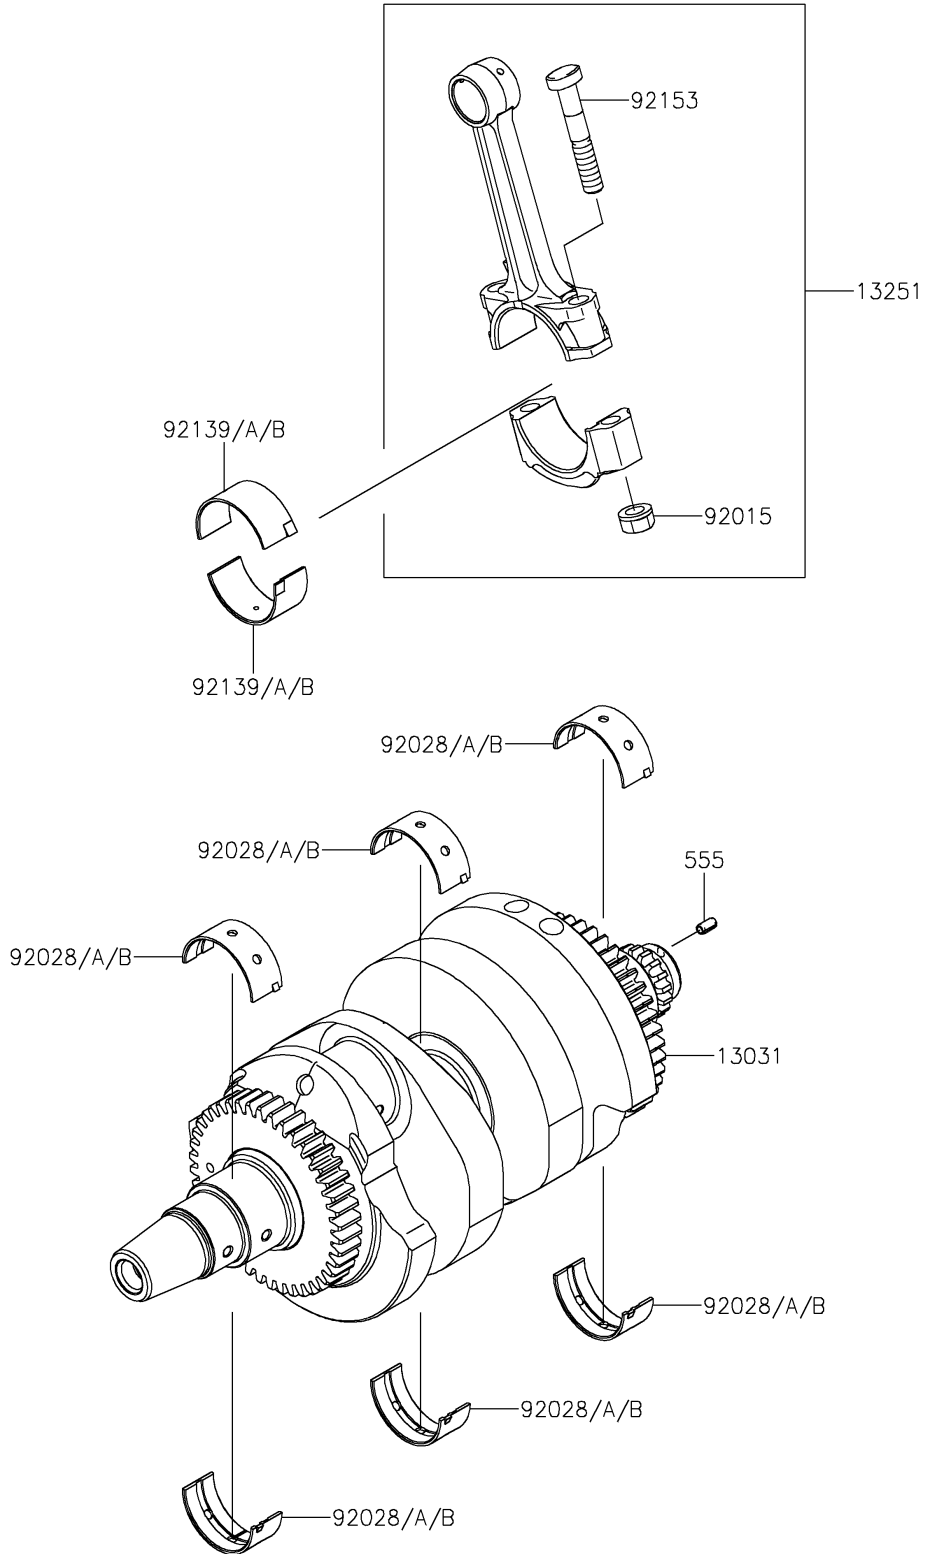

2022 Z650RS ABS PARTS DIAGRAM

Crankshaft

E1321

2022 Z650RS ABS PARTS LIST

Crankshaft

ITEM NAME	PART NUMBER	QUANTITY
CRANKSHAFT-COMP (Ref # 13031)	13031-0149	1
ROD-ASSY-CONNECTING,K (Ref # 13251)	13251-0010-KK	2
NUT,FLANGED,8MM (Ref # 92015)	92015-1311	4
BUSHING,CRANKSHAFT,BLUE (Ref # 92028)	92028-1903	6
BUSHING,CRANKSHAFT,BLACK (Ref # 92028A)	92028-1904	AR
BUSHING,CRANKSHAFT,BROWN (Ref # 92028B)	92028-1905	AR
BUSHING,CON-ROD,BLUE (Ref # 92139)	92139-0114	4
BUSHING,CON-ROD,BLACK (Ref # 92139A)	92139-0115	AR
BUSHING,CON-ROD,BROWN (Ref # 92139B)	92139-0116	AR
BOLT,CON-ROD,8X49 (Ref # 92153)	92153-0957	4
PIN-SPRING,4X8 (Ref # 555)	555A0408	1