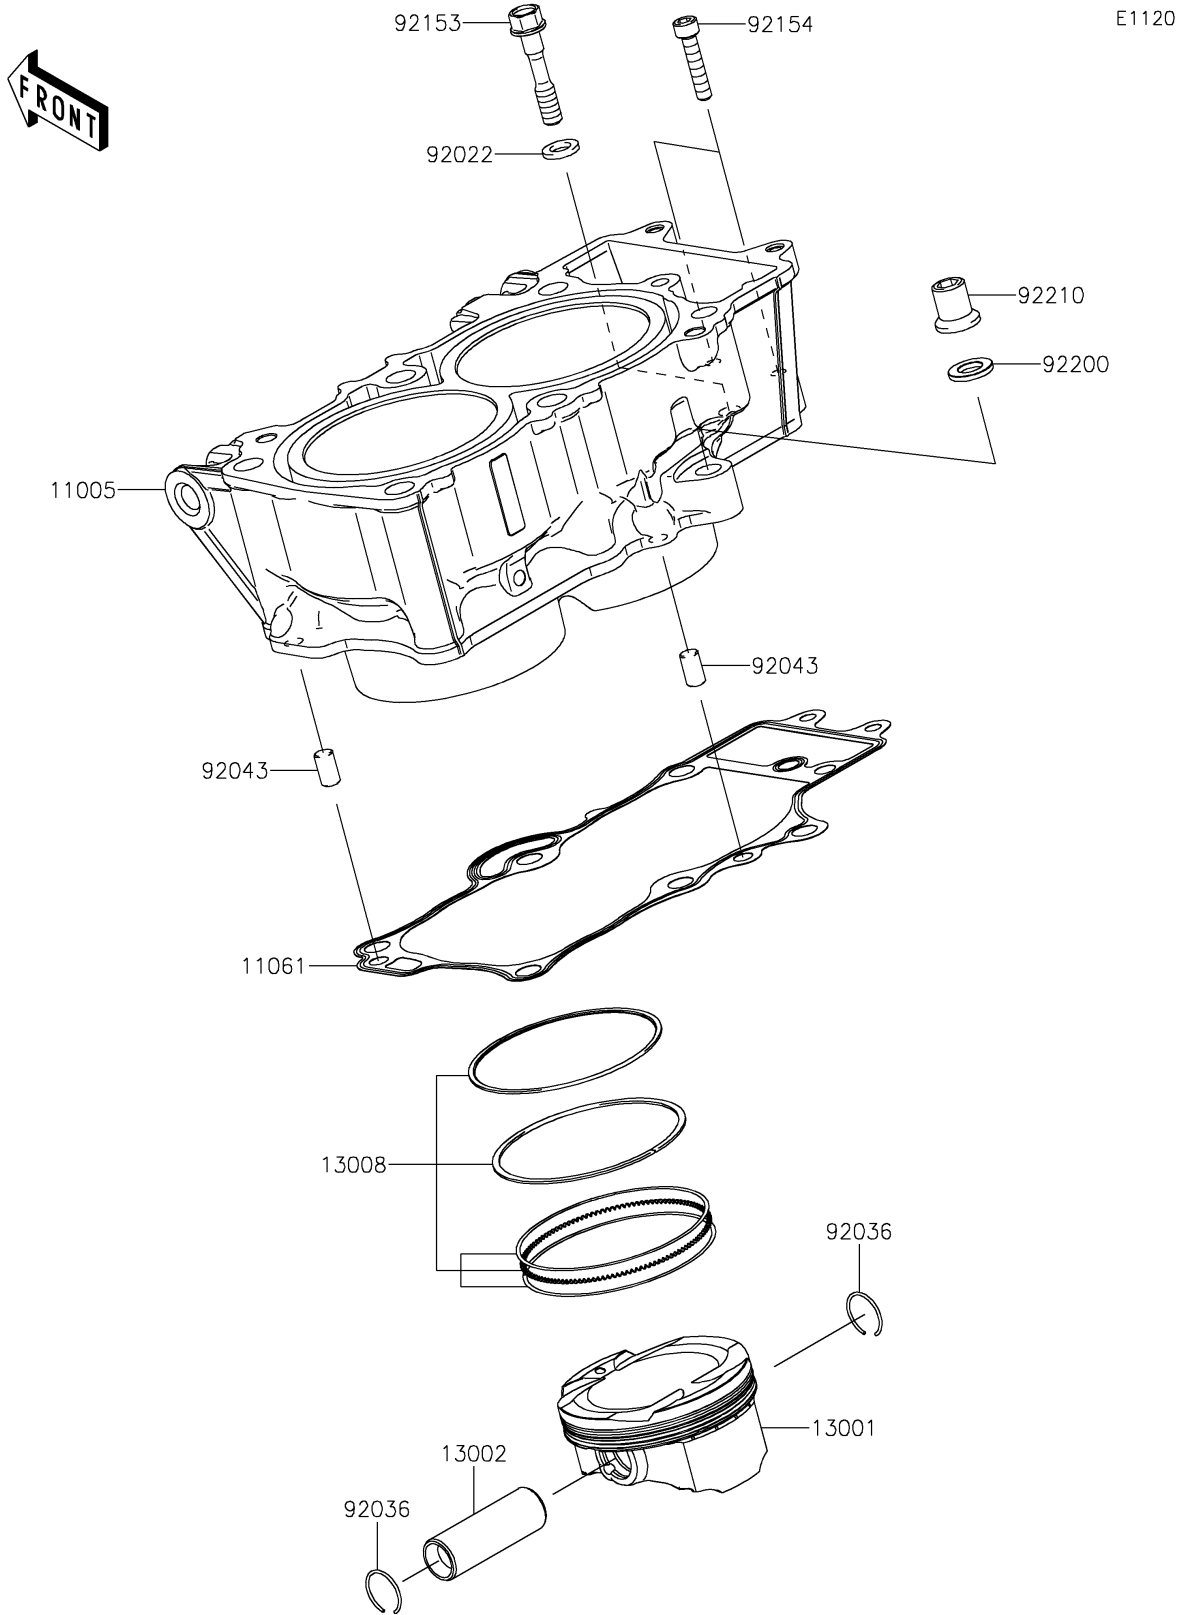

# 2022 Z650RS ABS PARTS DIAGRAM

Cylinder/Piston(s)

## 2022 Z650RS ABS PARTS LIST

Cylinder/Piston(s)

ITEM NAME	PART NUMBER	QUANTITY
CYLINDER-ENGINE (Ref # 11005)	11005-0666	1
GASKET,CYLINDER BASE (Ref # 11061)	11061-1207	1
PISTON-ENGINE (Ref # 13001)	13001-0786	2
PIN-PISTON (Ref # 13002)	13002-0007	2
RING-SET-PISTON (Ref # 13008)	13008-1196	2
WASHER,9X15.5X2 (Ref # 92022)	92022-1401	1
RING-SNAP,PISTON PIN (Ref # 92036)	92036-008	4
PIN,8X14 (Ref # 92043)	92043-1567	2
BOLT,8X43 (Ref # 92153)	92153-1011	1
BOLT,SOCKET,6X30 (Ref # 92154)	92154-0116	2
WASHER,10.5X19X2.3 (Ref # 92200)	92200-0363	1
NUT (Ref # 92210)	92210-0223	1