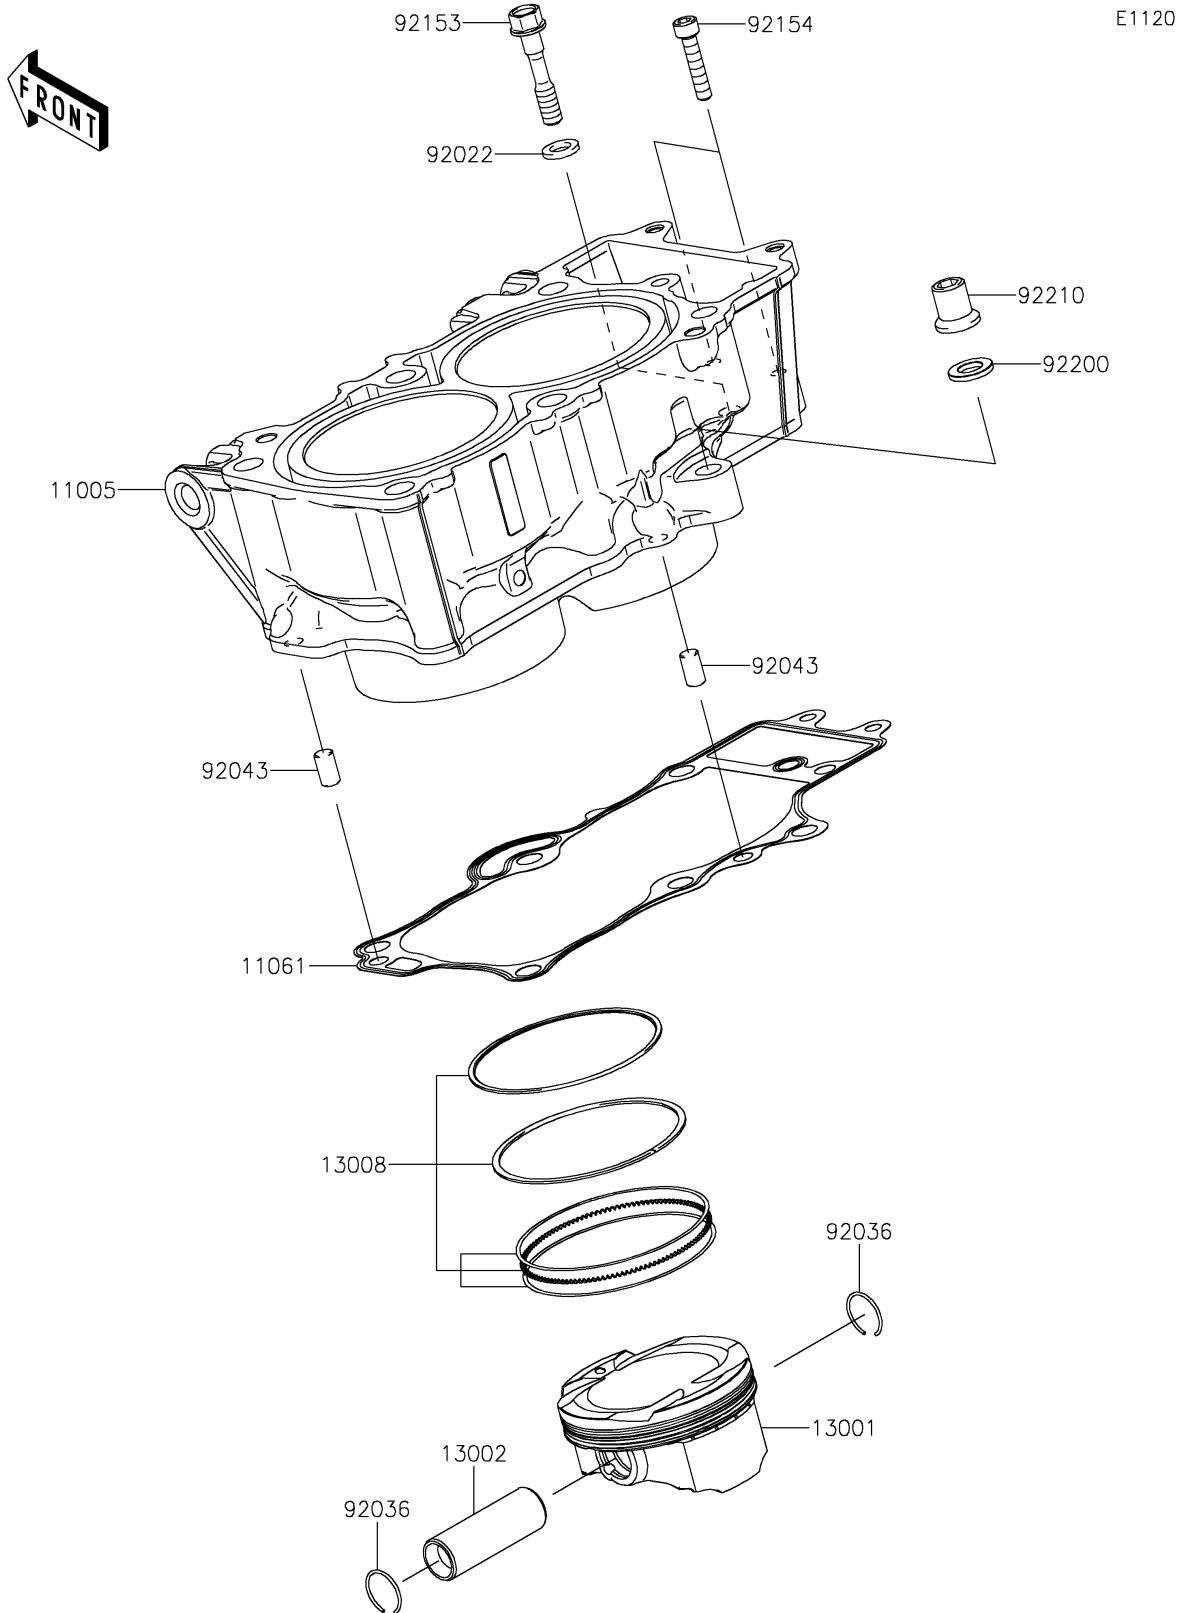

2022 Z650RS ABS PARTS DIAGRAM

Cylinder/Piston(s)

2022 Z650RS ABS PARTS LIST

Cylinder/Piston(s)

ITEM NAME	PART NUMBER	QUANTITY
CYLINDER-ENGINE (Ref # 11005)	11005-0666	1
GASKET,CYLINDER BASE (Ref # 11061)	11061-1207	1
PISTON-ENGINE (Ref # 13001)	13001-0786	2
PIN-PISTON (Ref # 13002)	13002-0007	2
RING-SET-PISTON (Ref # 13008)	13008-1196	2
WASHER,9X15.5X2 (Ref # 92022)	92022-1401	1
RING-SNAP,PISTON PIN (Ref # 92036)	92036-008	4
PIN,8X14 (Ref # 92043)	92043-1567	2
BOLT,8X43 (Ref # 92153)	92153-1011	1
BOLT,SOCKET,6X30 (Ref # 92154)	92154-0116	2
WASHER,10.5X19X2.3 (Ref # 92200)	92200-0363	1
NUT (Ref # 92210)	92210-0223	1