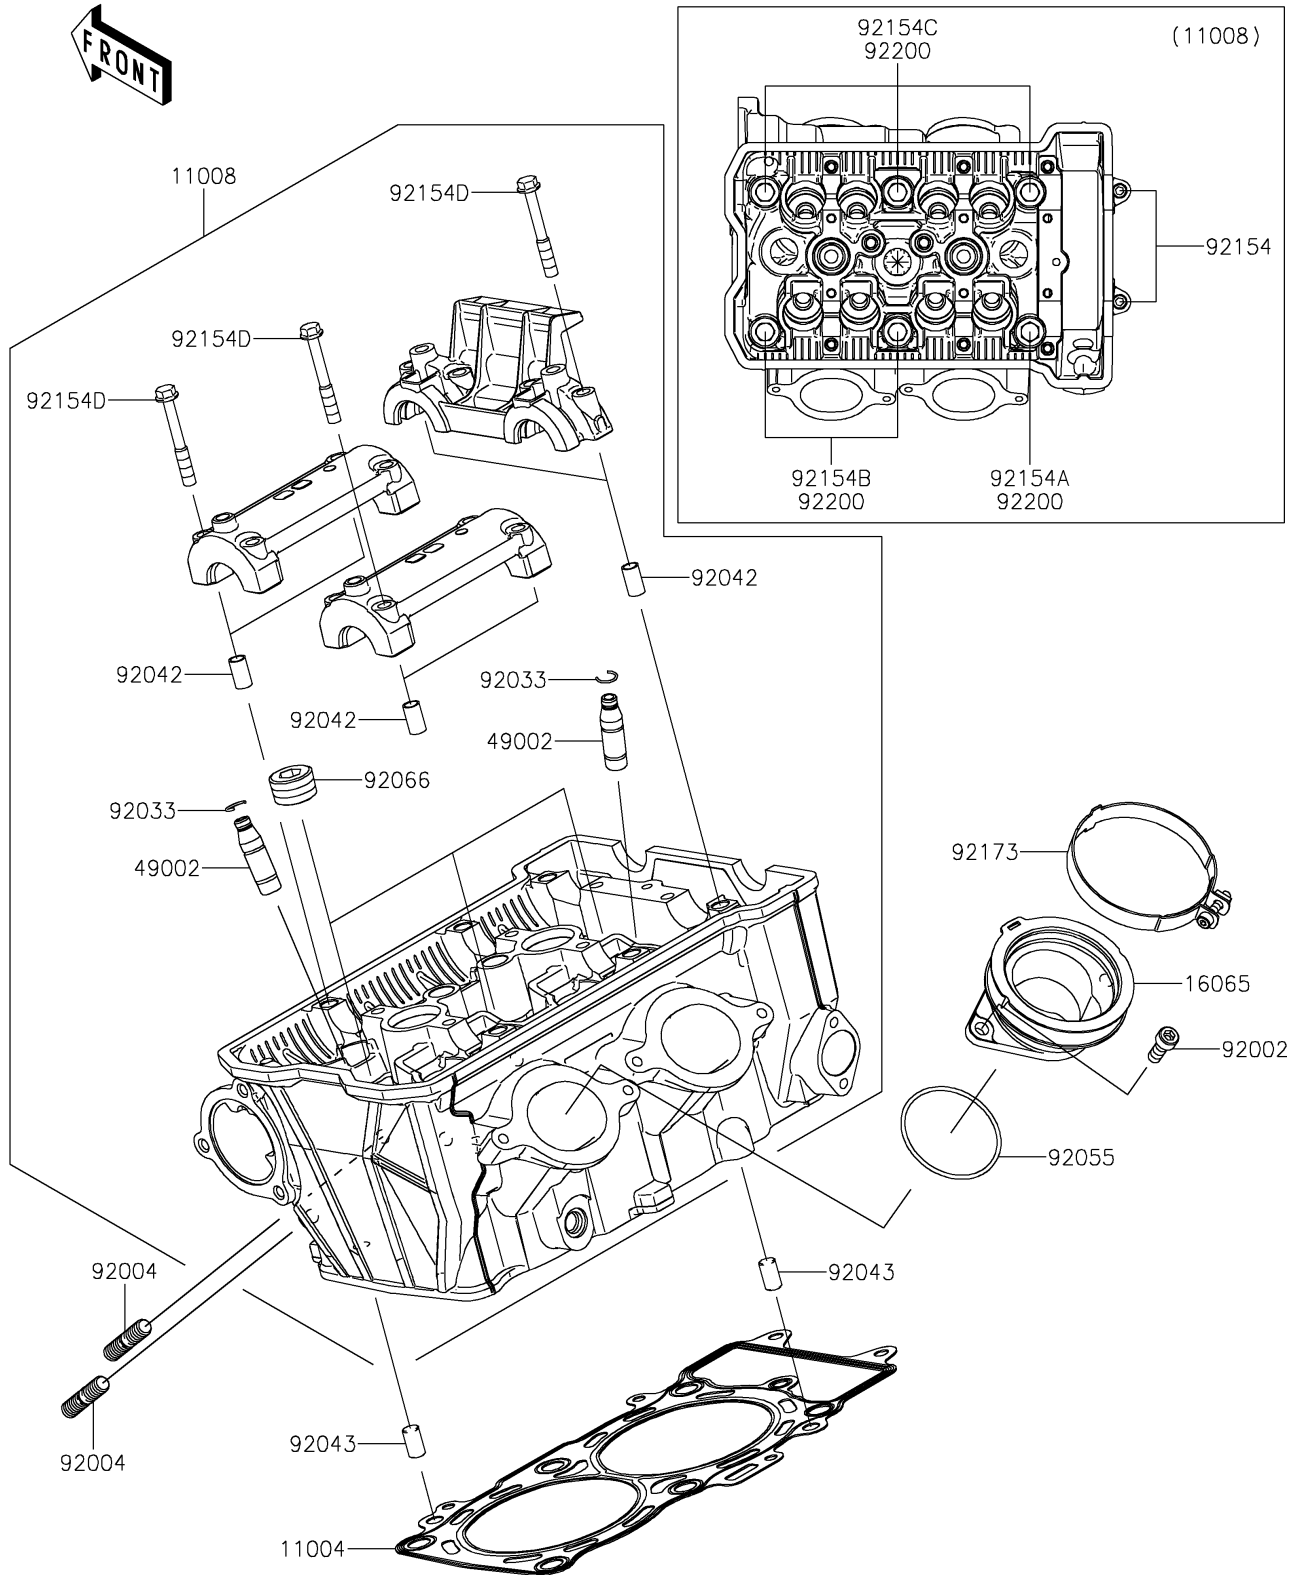

2022 Z650RS ABS PARTS DIAGRAM

Cylinder Head

E1111

2022 Z650RS ABS PARTS LIST

Cylinder Head

ITEM NAME	PART NUMBER	QUANTITY
GASKET-HEAD (Ref # 11004)	11004-0763	1
HEAD-COMP-CYLINDER (Ref # 11008)	11008-0976	1
HOLDER-CARBURETOR (Ref # 16065)	16065-0131	2
GUIDE-VALVE (Ref # 49002)	49002-0039	8
BOLT,6X16 (Ref # 92002)	92002-1143	4
STUD,8X22 (Ref # 92004)	92004-0025	4
RING-SNAP (Ref # 92033)	92033-1247	8
PIN,DOWEL,6.3X8X14 (Ref # 92042)	92042-007	6
PIN,8X14 (Ref # 92043)	92043-1567	2
RING-O,47X1.9 (Ref # 92055)	92055-1600	2
PLUG,PT1/2X12.5 (Ref # 92066)	92066-0002	3
BOLT,SOCKET,6X30 (Ref # 92154)	92154-0116	2
BOLT,FLANGED,10X100 (Ref # 92154A)	92154-2363	1
BOLT,FLANGED,10X158 (Ref # 92154B)	92154-2364	2
BOLT,FLANGED,10X176 (Ref # 92154C)	92154-2365	3
BOLT,FLANGED,6X45 (Ref # 92154D)	92154-3737	12
CLAMP (Ref # 92173)	92173-0239	2
WASHER,10.5X19X2.3 (Ref # 92200)	92200-0257	6