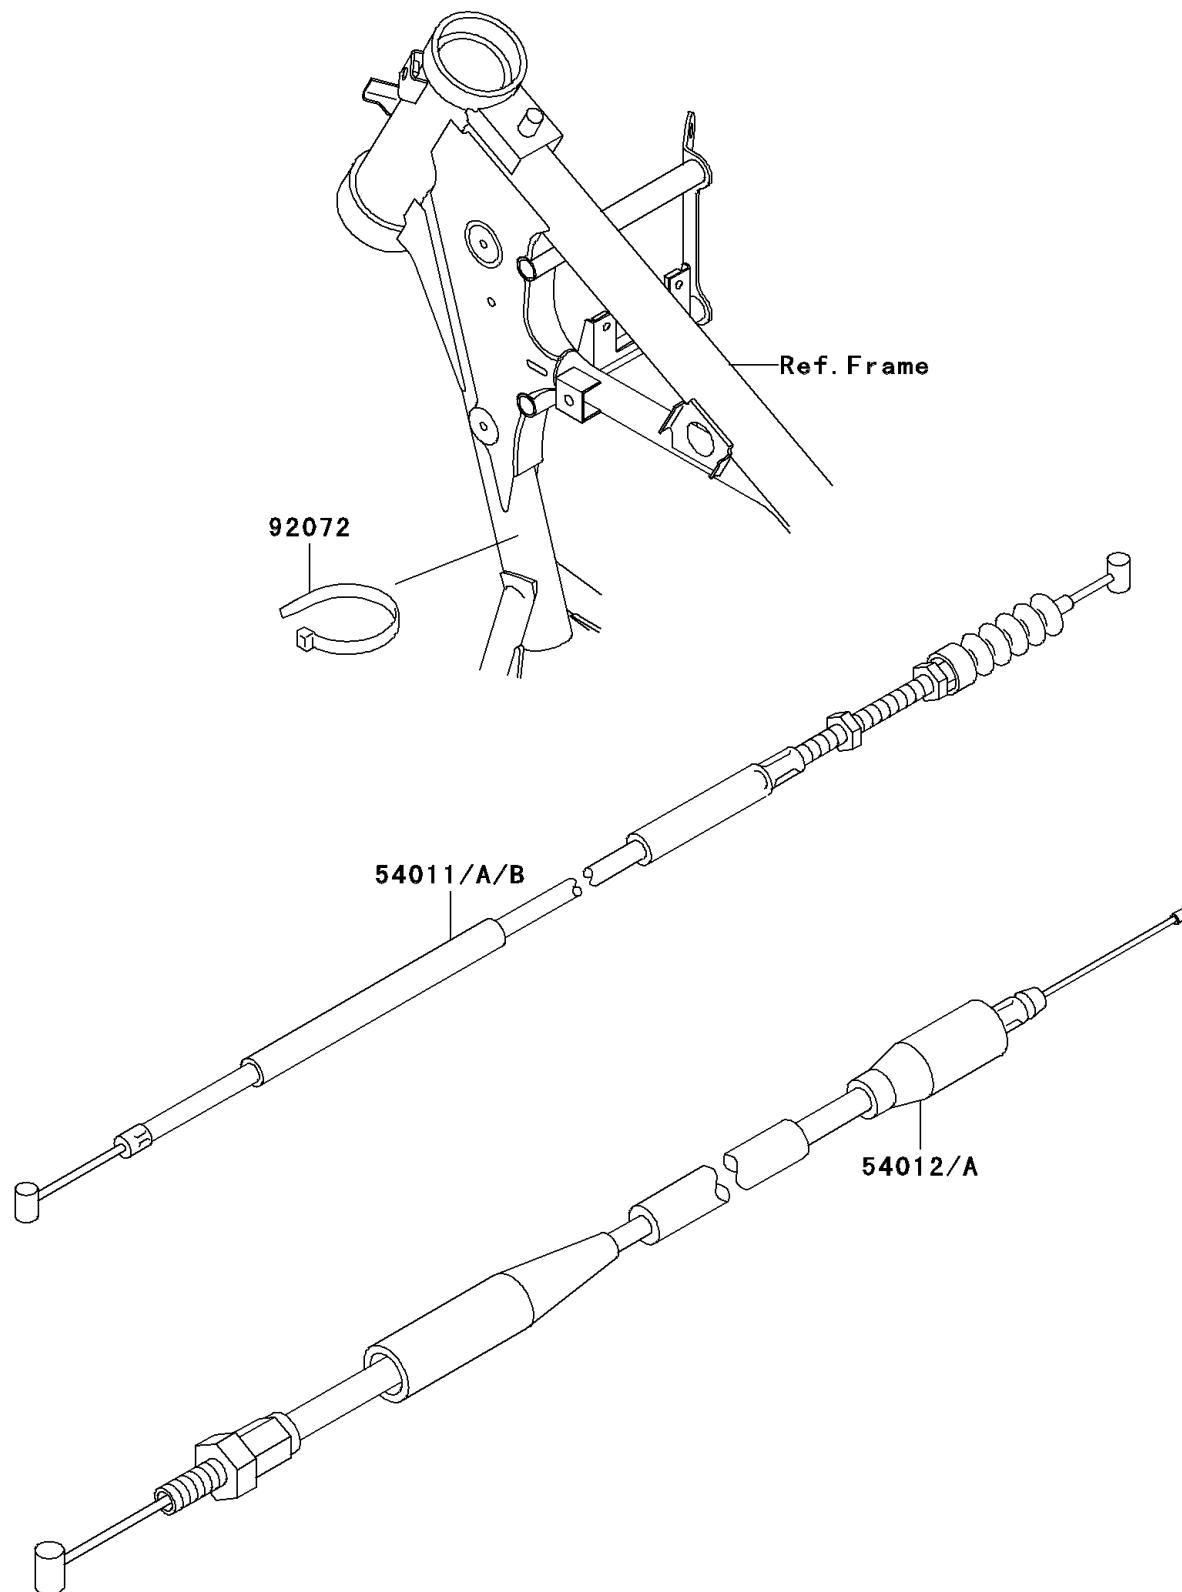

2003 KX65 PARTS DIAGRAM

Cables

F2540

2003 KX65 PARTS LIST

Cables

ITEM NAME	PART NUMBER	QUANTITY
CABLE-CLUTCH (Ref # 54011B)	54011-1415	1
CABLE-THROTTLE (Ref # 54012A)	54012-1651	1
BAND,L=140 (Ref # 92072)	92072-1293	1