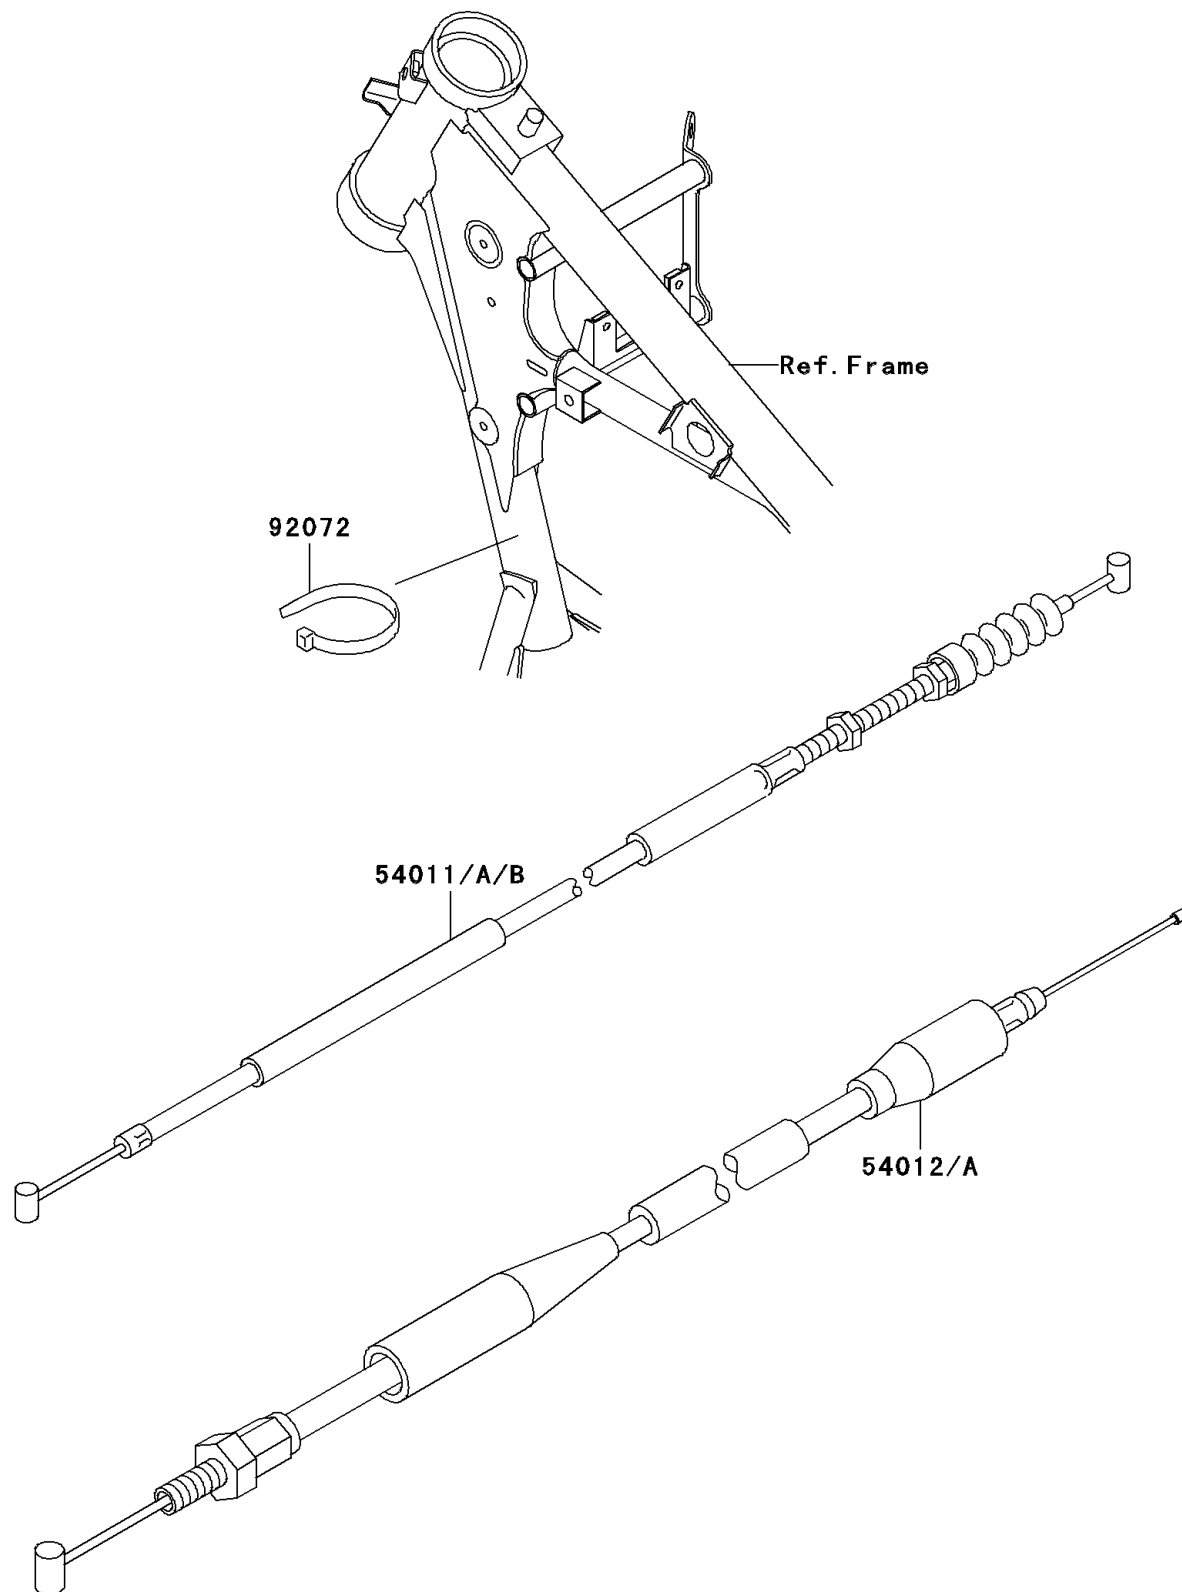

2001 KX65 PARTS DIAGRAM

Cables

F2540

2001 KX65 PARTS LIST

Cables

ITEM NAME	PART NUMBER	QUANTITY
CABLE-CLUTCH (Ref # 54011A)	54011-1408	1
CABLE-THROTTLE (Ref # 54012)	54012-1606	1
BAND,L=140 (Ref # 92072)	92072-1293	1