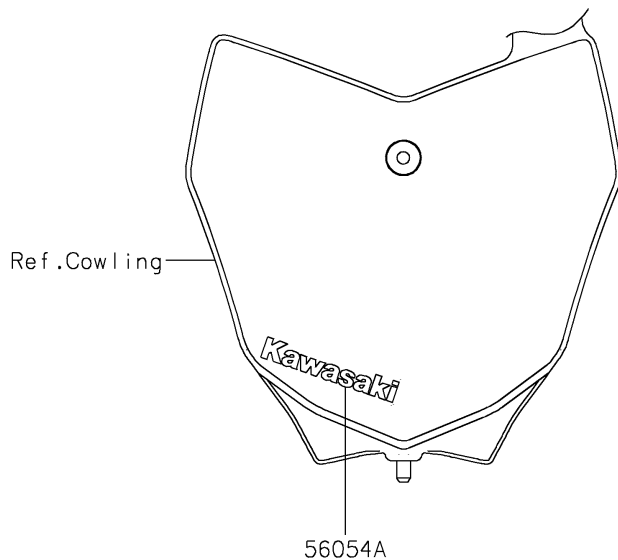

2022 KLX[®] 230R S

PARTS DIAGRAM

Decals(FNFNN/FNFNL)

F2861A

2022 KLX[®] 230R S

PARTS LIST

Decals(FNFNN/FNFNL)

ITEM NAME	PART NUMBER	QUANTITY
MARK,SIDE COVER,KAWASAKI (Ref # 56054)	56054-2602	2
MARK,KAWASAKI (Ref # 56054A)	56054-2935	1
PATTERN,SHROUD,LH (Ref # 56076)	56076-3962	1
PATTERN,SHROUD,RH (Ref # 56076A)	56076-3963	1