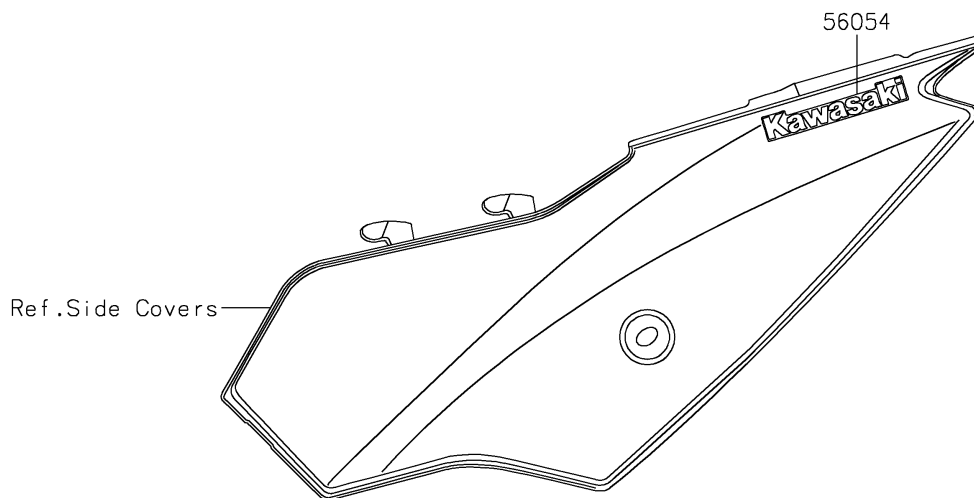

2022 KLX[®] 230R S

PARTS DIAGRAM

Decals(FNFNN/FNFNL)

F2861A

2022 KLX[®] 230R S

PARTS LIST

Decals(FNFNN/FNFNL)

ITEM NAME	PART NUMBER	QUANTITY
MARK,SIDE COVER,KAWASAKI (Ref # 56054)	56054-2602	2
MARK,KAWASAKI (Ref # 56054A)	56054-2935	1
PATTERN,SHROUD,LH (Ref # 56076)	56076-3962	1
PATTERN,SHROUD,RH (Ref # 56076A)	56076-3963	1