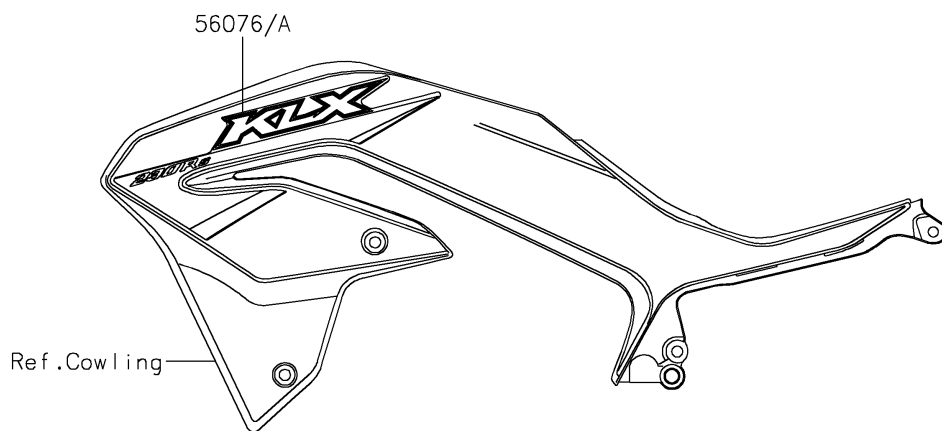

2022 KLX[®] 230R S

PARTS DIAGRAM

Decals(FNFNN/FNFNL)

F2861A

2022 KLX[®] 230R S

PARTS LIST

Decals(FNFNN/FNFNL)

ITEM NAME	PART NUMBER	QUANTITY
MARK,SIDE COVER,KAWASAKI (Ref # 56054)	56054-2602	2
MARK,KAWASAKI (Ref # 56054A)	56054-2935	1
PATTERN,SHROUD,LH (Ref # 56076)	56076-3962	1
PATTERN,SHROUD,RH (Ref # 56076A)	56076-3963	1