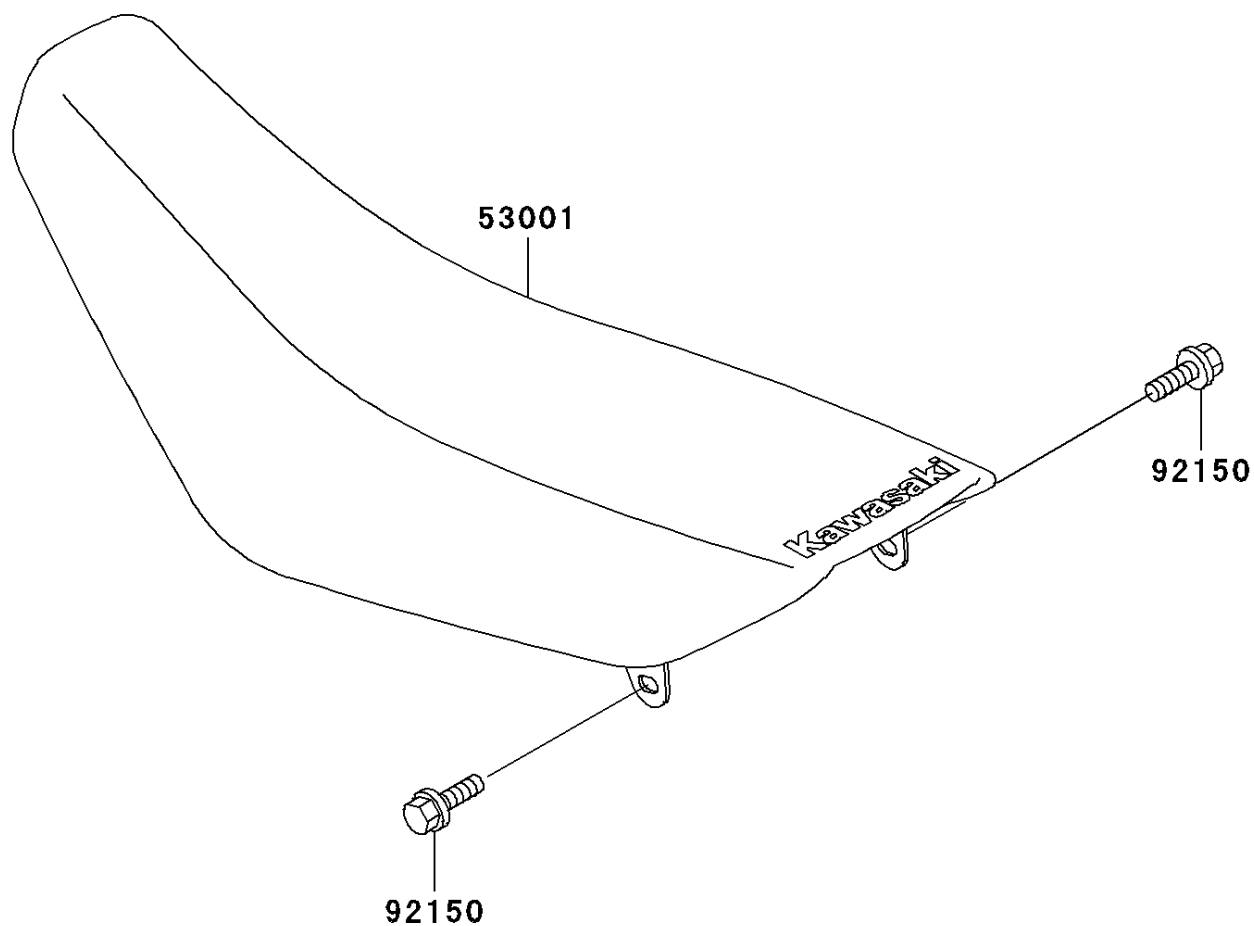

2003 KX65 PARTS DIAGRAM

Seat

F2510

2003 KX65 PARTS LIST

Seat

ITEM NAME	PART NUMBER	QUANTITY
SEAT-ASSY,BLACK (Ref # 53001)	53001-1935-MW	1
BOLT,6X20 (Ref # 92150)	92150-1339	1