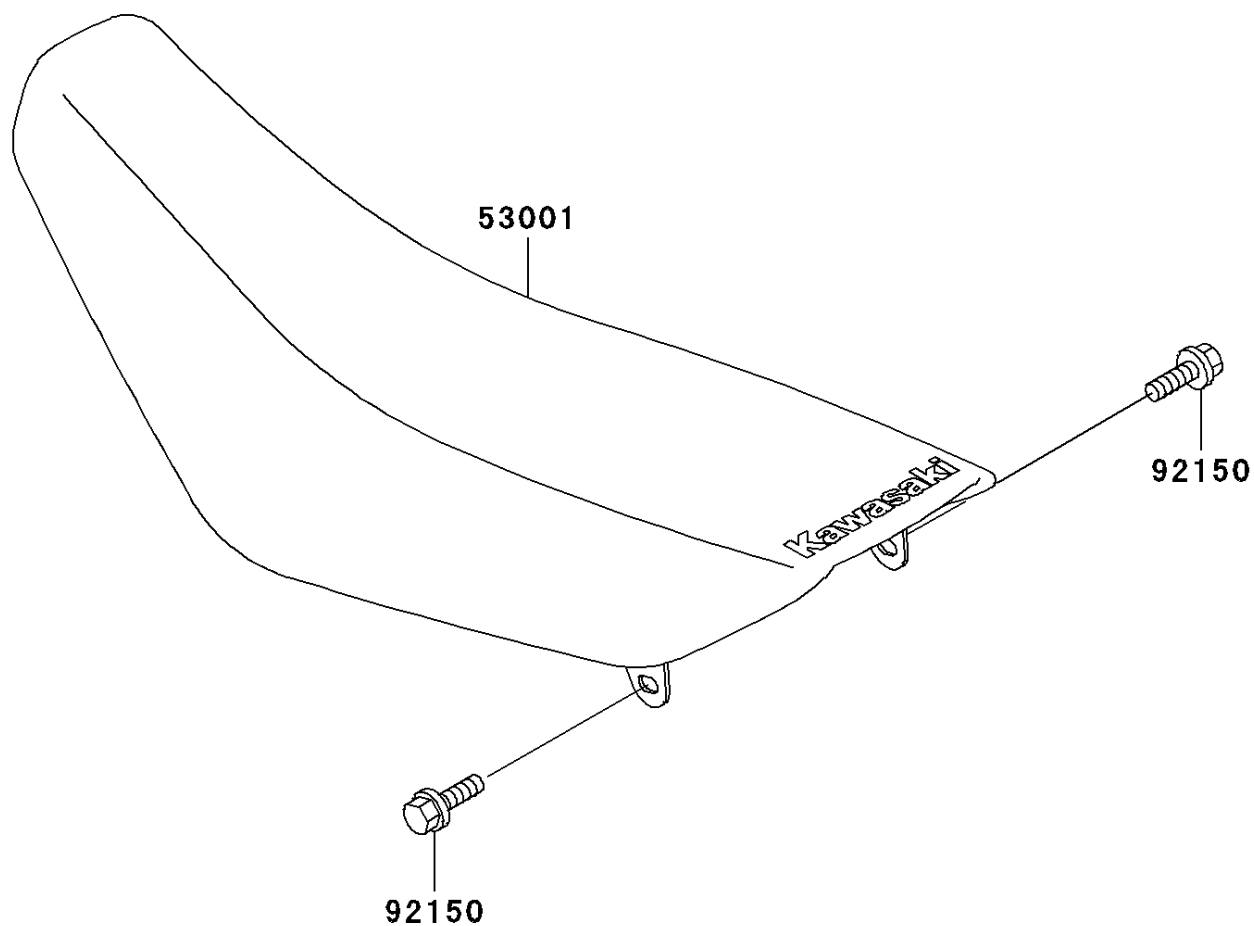

## 2001 KX65 PARTS DIAGRAM

Seat

F2510

## 2001 KX65 PARTS LIST

Seat

ITEM NAME	PART NUMBER	QUANTITY
SEAT-ASSY,BLACK (Ref # 53001)	53001-1935-MW	1
BOLT,6X20 (Ref # 92150)	92150-1339	1