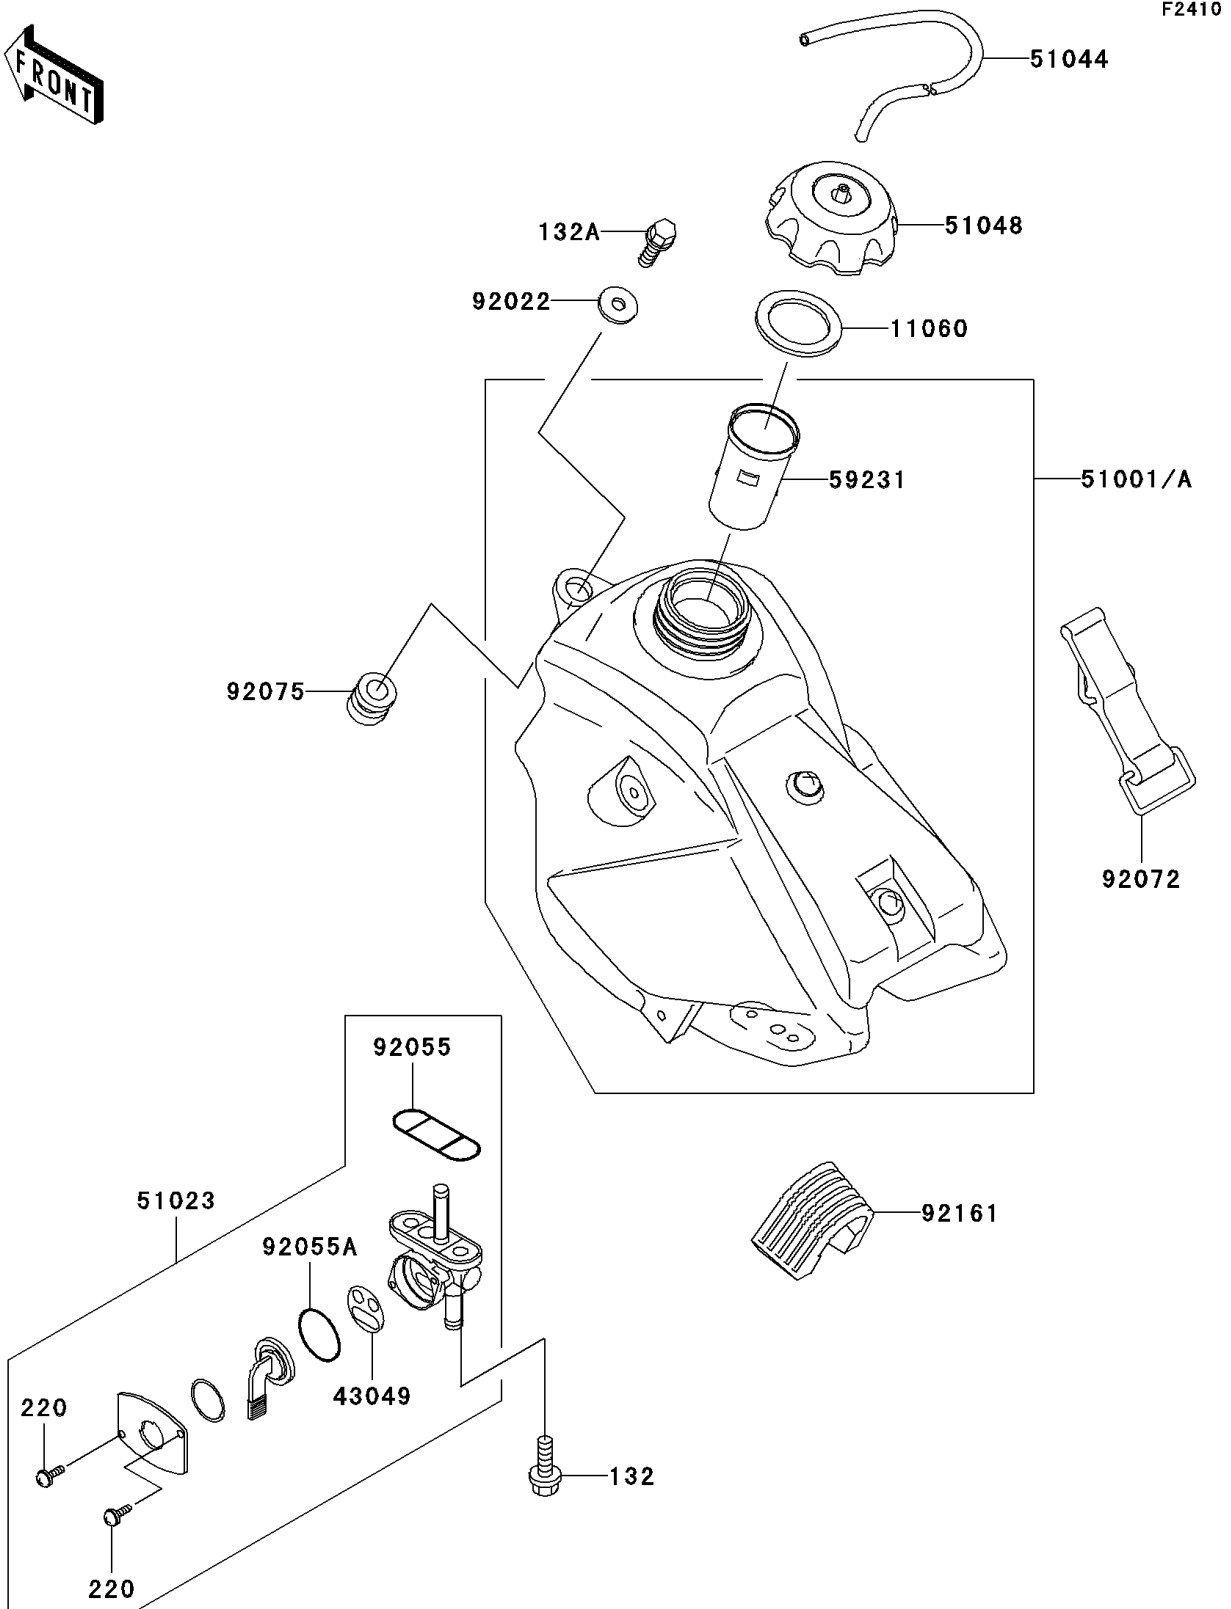

2003 KX65 PARTS DIAGRAM

Fuel Tank

2003 KX65 PARTS LIST

Fuel Tank

ITEM NAME	PART NUMBER	QUANTITY
BOLT-FLANGED-SMALL (Ref # 132)	132G0612	1
BOLT-FLANGED-SMALL (Ref # 132A)	132G0614	1
SCREW-PAN-CROS (Ref # 220)	220B0308	1
GASKET,FUEL TANK CAP (Ref # 11060)	11060-1340	1
PACKING,TAP VALVE (Ref # 43049)	43049-1091	1
TANK-COMP-FUEL,F.BLACK (Ref # 51001A)	51001-1676-6Z	1
TAP-ASSY,FUEL (Ref # 51023)	51023-1339	1
TUBE-ASSY (Ref # 51044)	51044-1185	1
CAP-ASSY-TANK,FUEL (Ref # 51048)	51048-1124	1
FILLER (Ref # 59231)	59231-1096	1
WASHER,6.5X24X2 (Ref # 92022)	92022-1690	1
RING-O,FUEL TAP PACKING (Ref # 92055)	92055-1348	1
RING-O,TAP LEVER (Ref # 92055A)	92055-1419	1
BAND,FUEL TANK (Ref # 92072)	92072-1229	1
DAMPER (Ref # 92075)	92075-1787	1
DAMPER,FUEL TANK,RR (Ref # 92161)	92161-1077	1