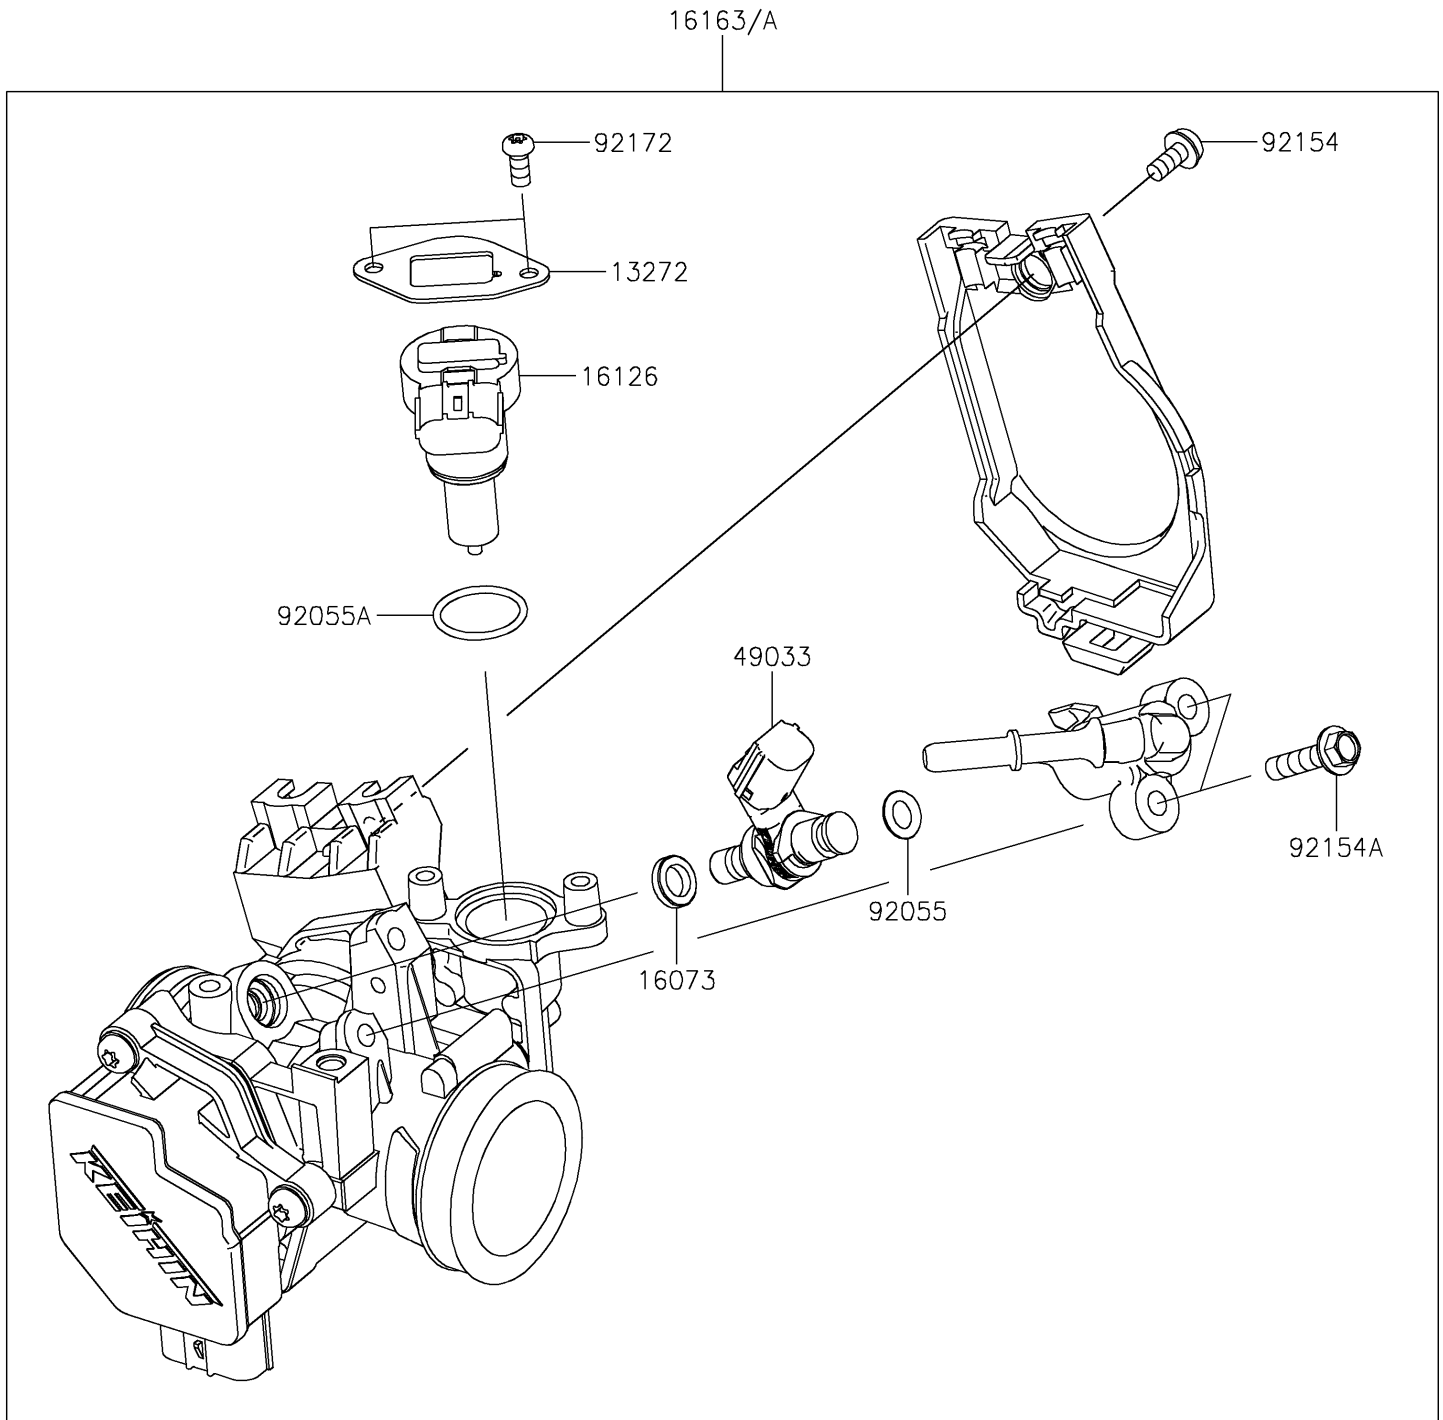

2022 KLX[®] 230R S

PARTS DIAGRAM

Throttle

E1510

2022 KLX[®] 230R S

PARTS LIST

Throttle

ITEM NAME	PART NUMBER	QUANTITY
PLATE (Ref # 13272)	13272-1862	1
INSULATOR (Ref # 16073)	16073-0821	1
VALVE,ISC (Ref # 16126)	16126-0729	1
THROTTLE-ASSY (Ref # 16163)	16163-0951	1
THROTTLE-ASSY (Ref # 16163A)	16163-0990	1
THROTTLE-ASSY (Ref # 16163A)	16163-0990	1
NOZZLE-INJECTION (Ref # 49033)	49033-0031	1
RING-O,6.3X2.2 (Ref # 92055)	92055-0821	1
RING-O (Ref # 92055A)	92055-0826	1
BOLT (Ref # 92154)	92154-0133	1
BOLT,FLANGED,5X20 (Ref # 92154A)	92154-1559	2
SCREW,TORX (Ref # 92172)	92172-0903	2