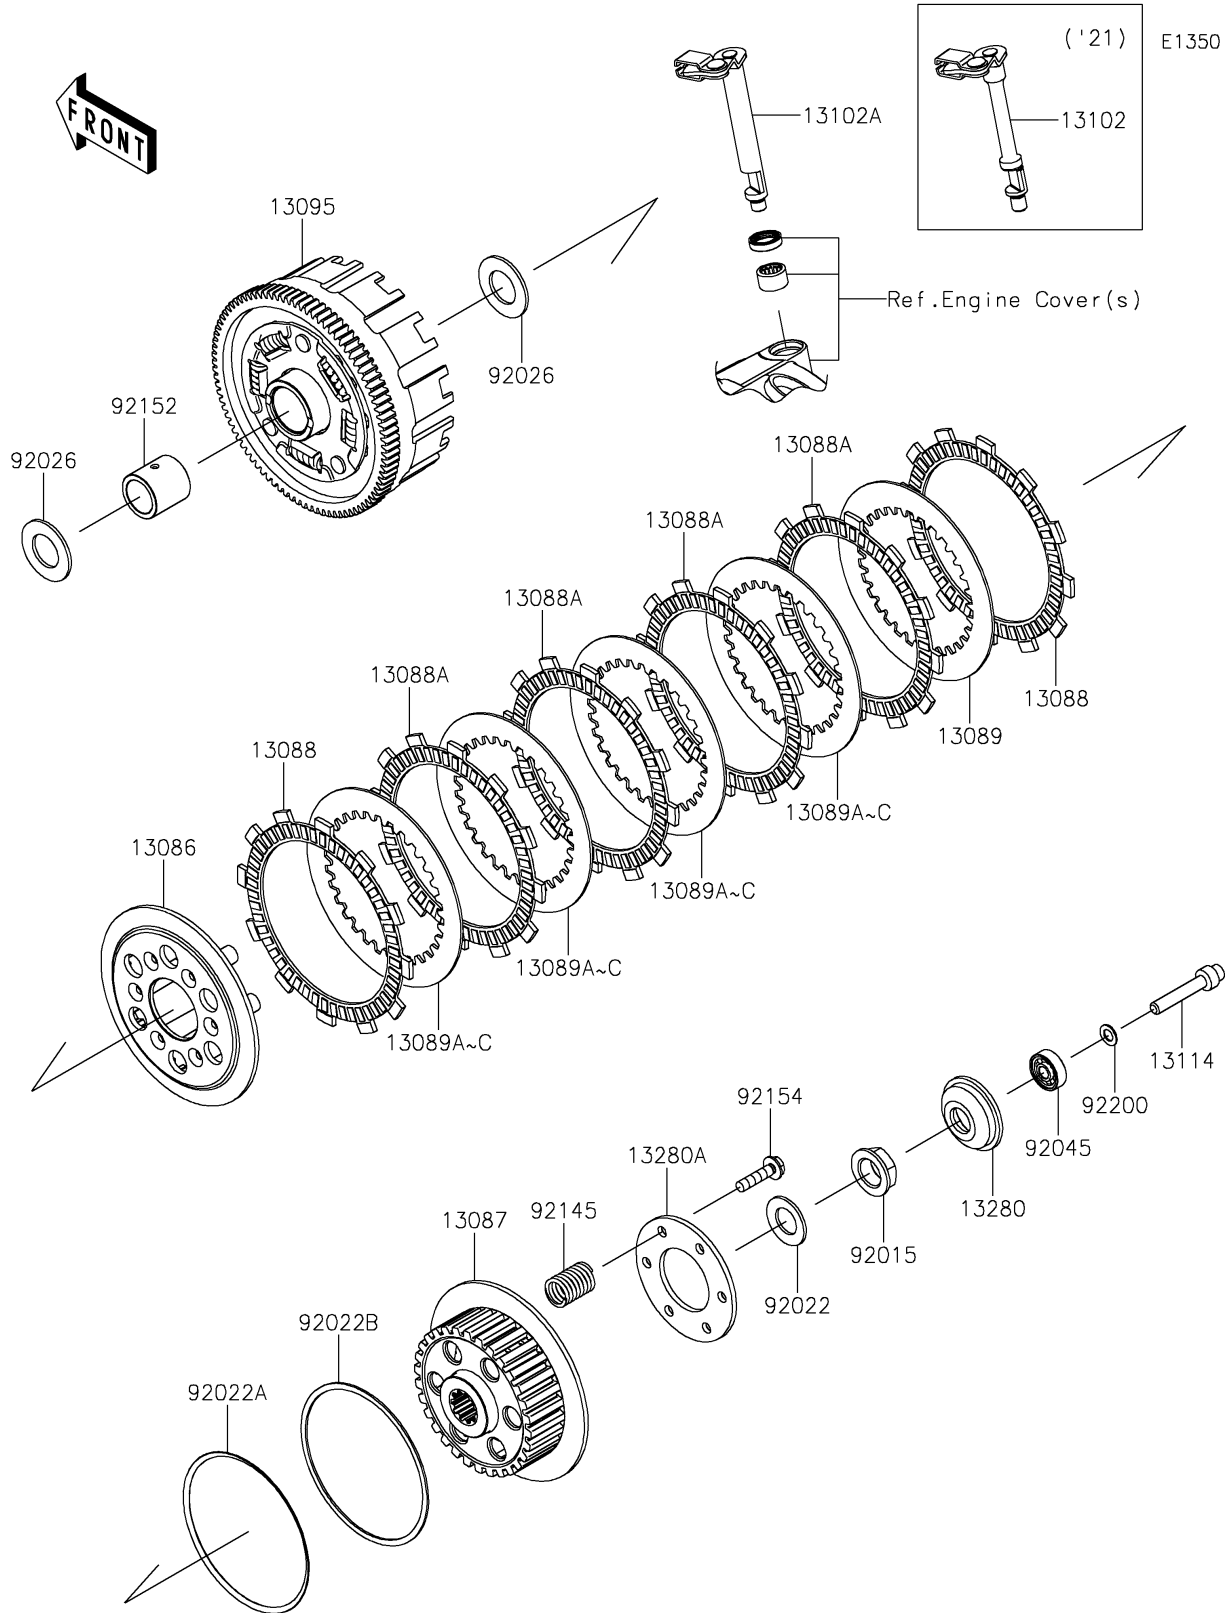

# 2022 KLX® 230R S PARTS DIAGRAM

## Clutch

## 2022 KLX® 230R S PARTS LIST

### Clutch

ITEM NAME	PART NUMBER	QUANTITY
WHEEL-CLUTCH (Ref # 13086)	13086-0008	1
HUB-CLUTCH (Ref # 13087)	13087-0588	1
PLATE-FRICTION (Ref # 13088)	13088-0562	2
PLATE-FRICTION (Ref # 13088A)	13088-0603	4
PLATE-CLUTCH (Ref # 13089)	13089-1085	1
PLATE-CLUTCH,T=1.6 (Ref # 13089A)	13089-1094	4
PLATE-CLUTCH,T=2.0 (Ref # 13089B)	13089-1116	AR
PLATE-CLUTCH,T=1.2 (Ref # 13089C)	13089-1117	AR
HOUSING-COMP-CLUTCH (Ref # 13095)	13095-0595	1
RELEASE-COMP-CLUTCH (Ref # 13102)	13102-0078	1
RELEASE-COMP-CLUTCH (Ref # 13102A)	13102-0082	1
PUSHER-CLUTCH (Ref # 13114)	13114-0001	1
HOLDER,CLUTCH PUSHER (Ref # 13280)	13280-0812	1
HOLDER,CLUTCH SPRING (Ref # 13280A)	13280-0936	1
NUT,16MM (Ref # 92015)	92015-1581	1
WASHER,16.3X29X1.75 (Ref # 92022)	92022-1356	1
WASHER,JUDDER SPRING (Ref # 92022A)	92022-1974	1
WASHER,JUDDER SPRING SEAT (Ref # 92022B)	92022-1993	1
SPACER,20.3X36.6X2 (Ref # 92026)	92026-0725	2
BEARING-BALL,627UMC3 J (Ref # 92045)	92045-0915	1
SPRING (Ref # 92145)	92145-1846	6
COLLAR,20X26.8X26.7 (Ref # 92152)	92152-2550	1
BOLT,6X25 (Ref # 92154)	92154-3785	6
WASHER,7X12.5X0.8 (Ref # 92200)	92200-0909	1