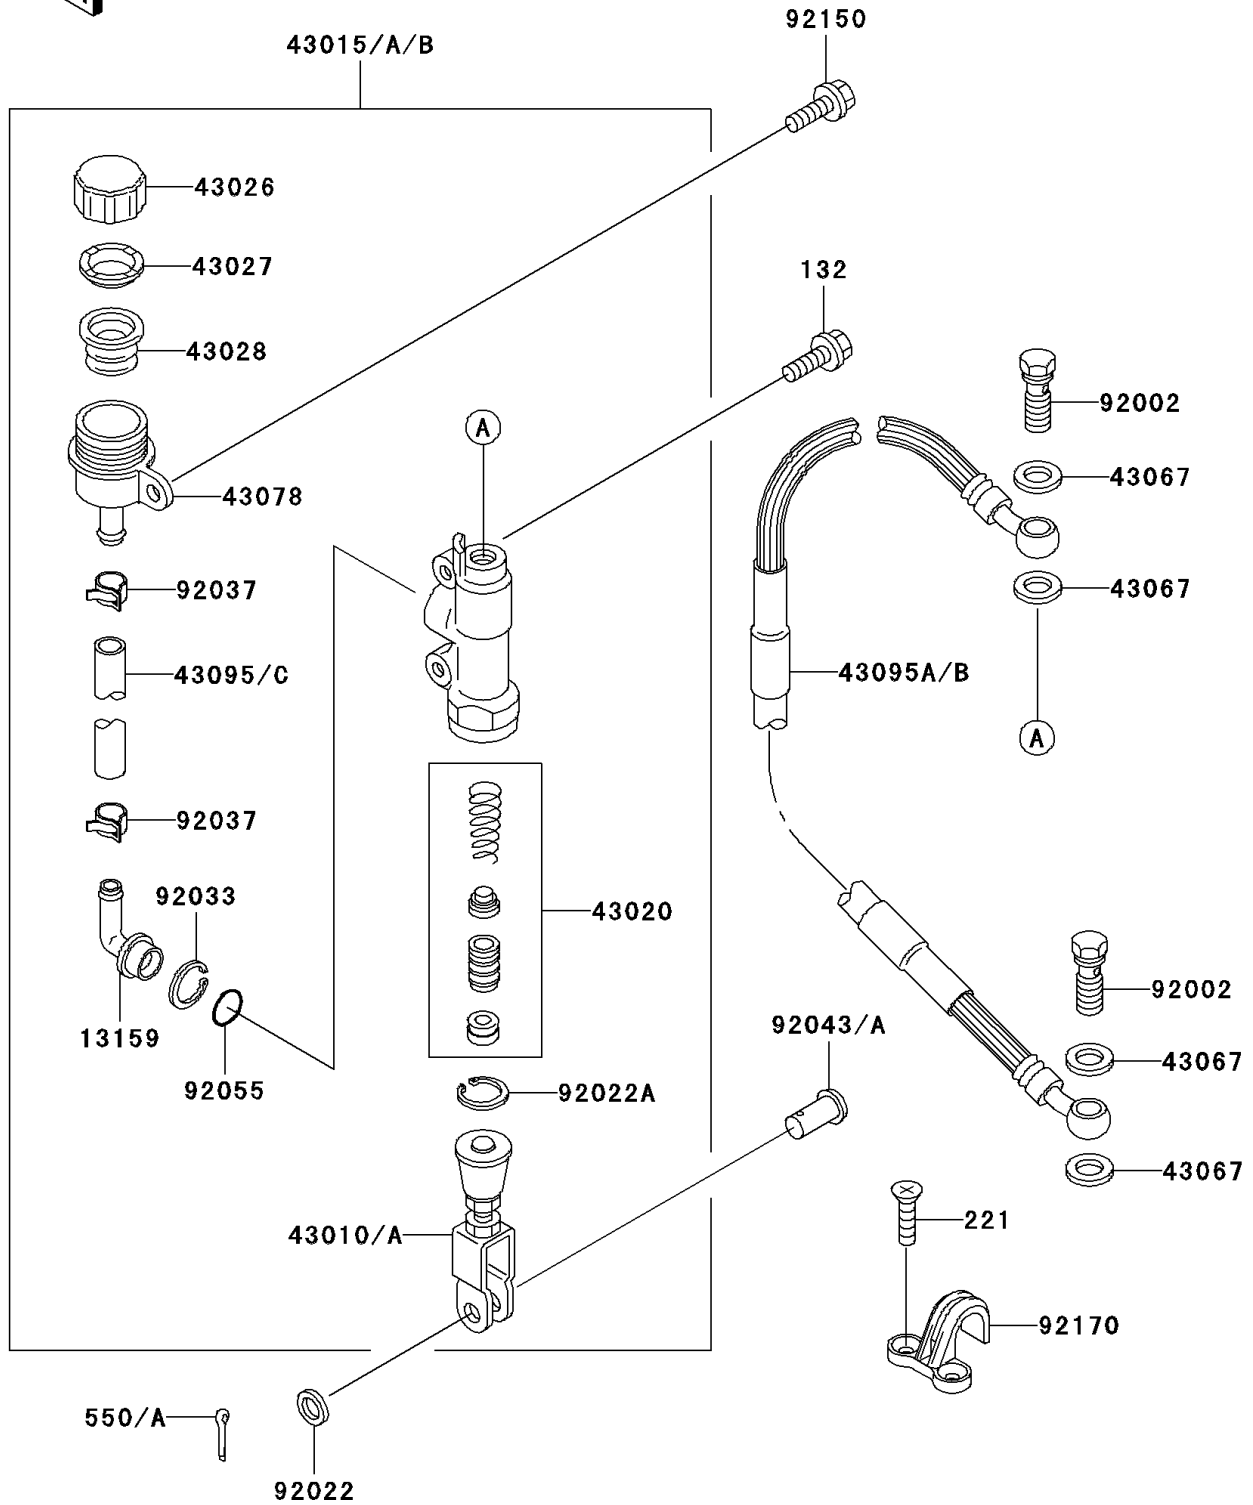

2003 KX65 PARTS DIAGRAM

Rear Master Cylinder

F2293

2003 KX65 PARTS LIST

Rear Master Cylinder

ITEM NAME	PART NUMBER	QUANTITY
BOLT-FLANGED-SMALL (Ref # 132)	132G0614	1
SCREW-CSK-CROS (Ref # 221)	221B0510	1
PIN-COTTER,2.0X15 (Ref # 550)	550D2015	1
CONNECTOR (Ref # 13159)	13159-1056	1
ROD-ASSY-BRAKE (Ref # 43010)	43010-1076	1
CYLINDER-ASSY-MASTER,RR (Ref # 43015B)	43015-1694	1
PISTON-COMP-BRAKE (Ref # 43020)	43020-1094	1
CAP-BRAKE (Ref # 43026)	43026-1058	1
PLATE-DIAPHRAGM (Ref # 43027)	43027-1052	1
DIAPHRAGM (Ref # 43028)	43028-1060	1
WASHER,10.5X15X1.5 (Ref # 43067)	43067-001	1
RESERVOIR (Ref # 43078)	43078-1068	1
HOSE-BRAKE,RR (Ref # 43095B)	43095-1228	1
HOSE-BRAKE,RR MASTER CYLINDER (Ref # 43095C)	43095-1254	1
BOLT,OIL,L=23 (Ref # 92002)	92002-1888	1
WASHER,8.5X13X1 (Ref # 92022)	92022-1028	1
WASHER,CIRCRIP (Ref # 92022A)	92022-1601	1
RING-SNAP,20.5MM (Ref # 92033)	92033-1186	1
CLAMP (Ref # 92037)	92037-1710	1
PIN (Ref # 92043)	92043-0004	1
RING-O,MASTER CYLINDER (Ref # 92055)	92055-1251	1
BOLT,6X14 (Ref # 92150)	92150-1340	1
CLAMP,HOSE (Ref # 92170)	92170-1684	1