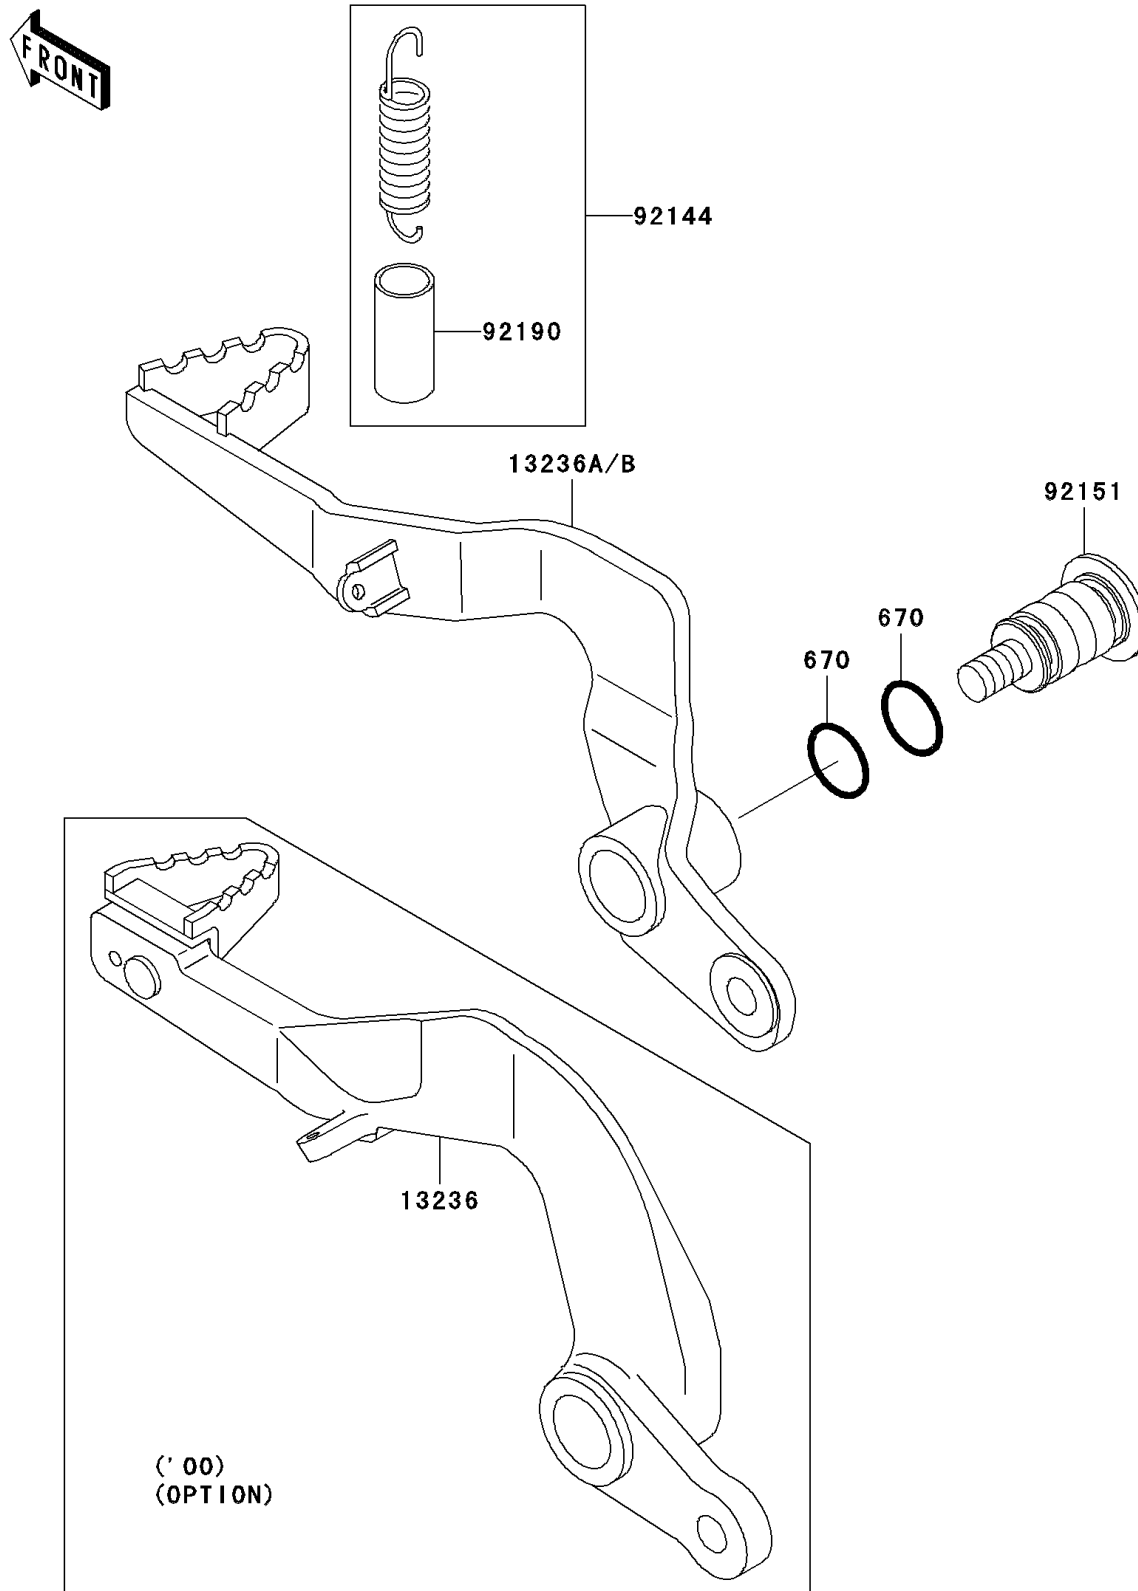

## 2003 KX65 PARTS DIAGRAM

Brake Pedal

F2260

## 2003 KX65 PARTS LIST

Brake Pedal

ITEM NAME	PART NUMBER	QUANTITY
O RING,12MM (Ref # 670)	670B2012	1
LEVER-COMP,BRAKE PEDAL,STEEL (Ref # 13236B)	13236-1369	1
SPRING,BRAKE PEDAL RETURN (Ref # 92144)	92144-1752	1
BOLT (Ref # 92151)	92151-1572	1
TUBE,13X16X25 (Ref # 92190)	92190-1488	1