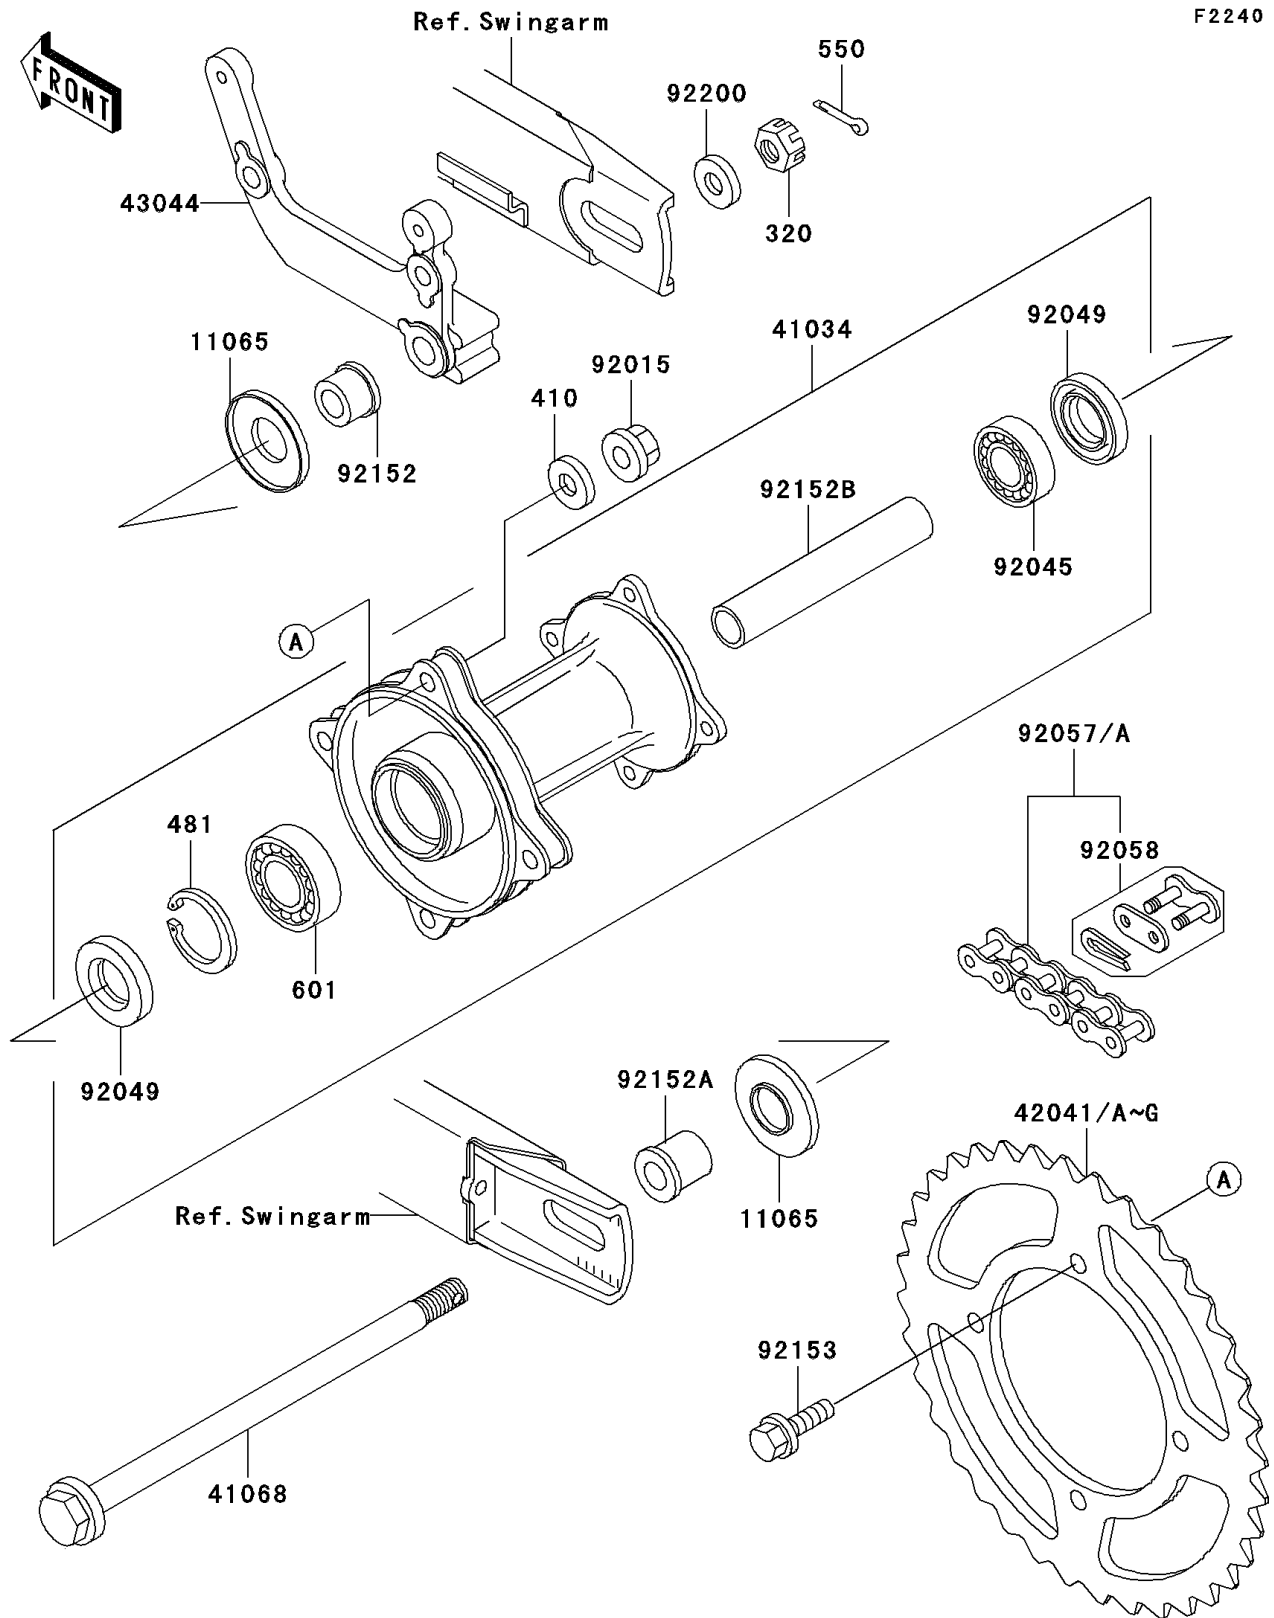

## 2003 KX65 PARTS DIAGRAM

Rear Hub

F2240

## 2003 KX65 PARTS LIST

Rear Hub

ITEM NAME	PART NUMBER	QUANTITY
NUT-CASTLE (Ref # 320)	320G1200	1
WASHER-PLAIN-SMALL,8MM (Ref # 410)	410B0800	1
CIRCLIP-TYPE-C,37MM (Ref # 481)	481J3700	1
PIN-COTTER,3.0X25 (Ref # 550)	550D3025	1
BEARING-BALL,#6201UUC3 (Ref # 601)	601B6301UU	1
CAP (Ref # 11065)	11065-1137	1
DRUM-ASSY,REAR BRAKE (Ref # 41034)	41034-1303	1
AXLE,RR (Ref # 41068)	41068-1419	1
SPROCKET-HUB,45T (Ref # 42041A)	42041-1526	1
SPROCKET-HUB,46T (Ref # 42041C)	42041-1527	1
SPROCKET-HUB,47T (Ref # 42041D)	42041-1528	1
SPROCKET-HUB,48T (Ref # 42041F)	42041-1529	1
SPROCKET-HUB,49T (Ref # 42041G)	42041-1549	1
HOLDER-COMP-CALIPER,RR (Ref # 43044)	43044-1127	1
NUT,8MM (Ref # 92015)	92015-1432	1
BEARING-BALL,TMB201LLUC3/2A (Ref # 92045)	92045-1062	1
SEAL-OIL,TC20376.5 (Ref # 92049)	92049-1257	1
CHAIN,DRIVE,DID420MBK1X110L (Ref # 92057A)	92057-1504	1
JOINT-CHAIN,DRIVE (Ref # 92058)	92058-1073	1
COLLAR,AXLE,L=15.5 (Ref # 92152)	92152-1196	1
COLLAR,RR AXLE,L=22 (Ref # 92152A)	92152-1198	1
COLLAR,RR BRAKE DRUM,L=89 (Ref # 92152B)	92152-1199	1
BOLT,FLANGED,8X28 (Ref # 92153)	92153-1101	1
WASHER,12.3X23X2.3 (Ref # 92200)	92200-1004	1