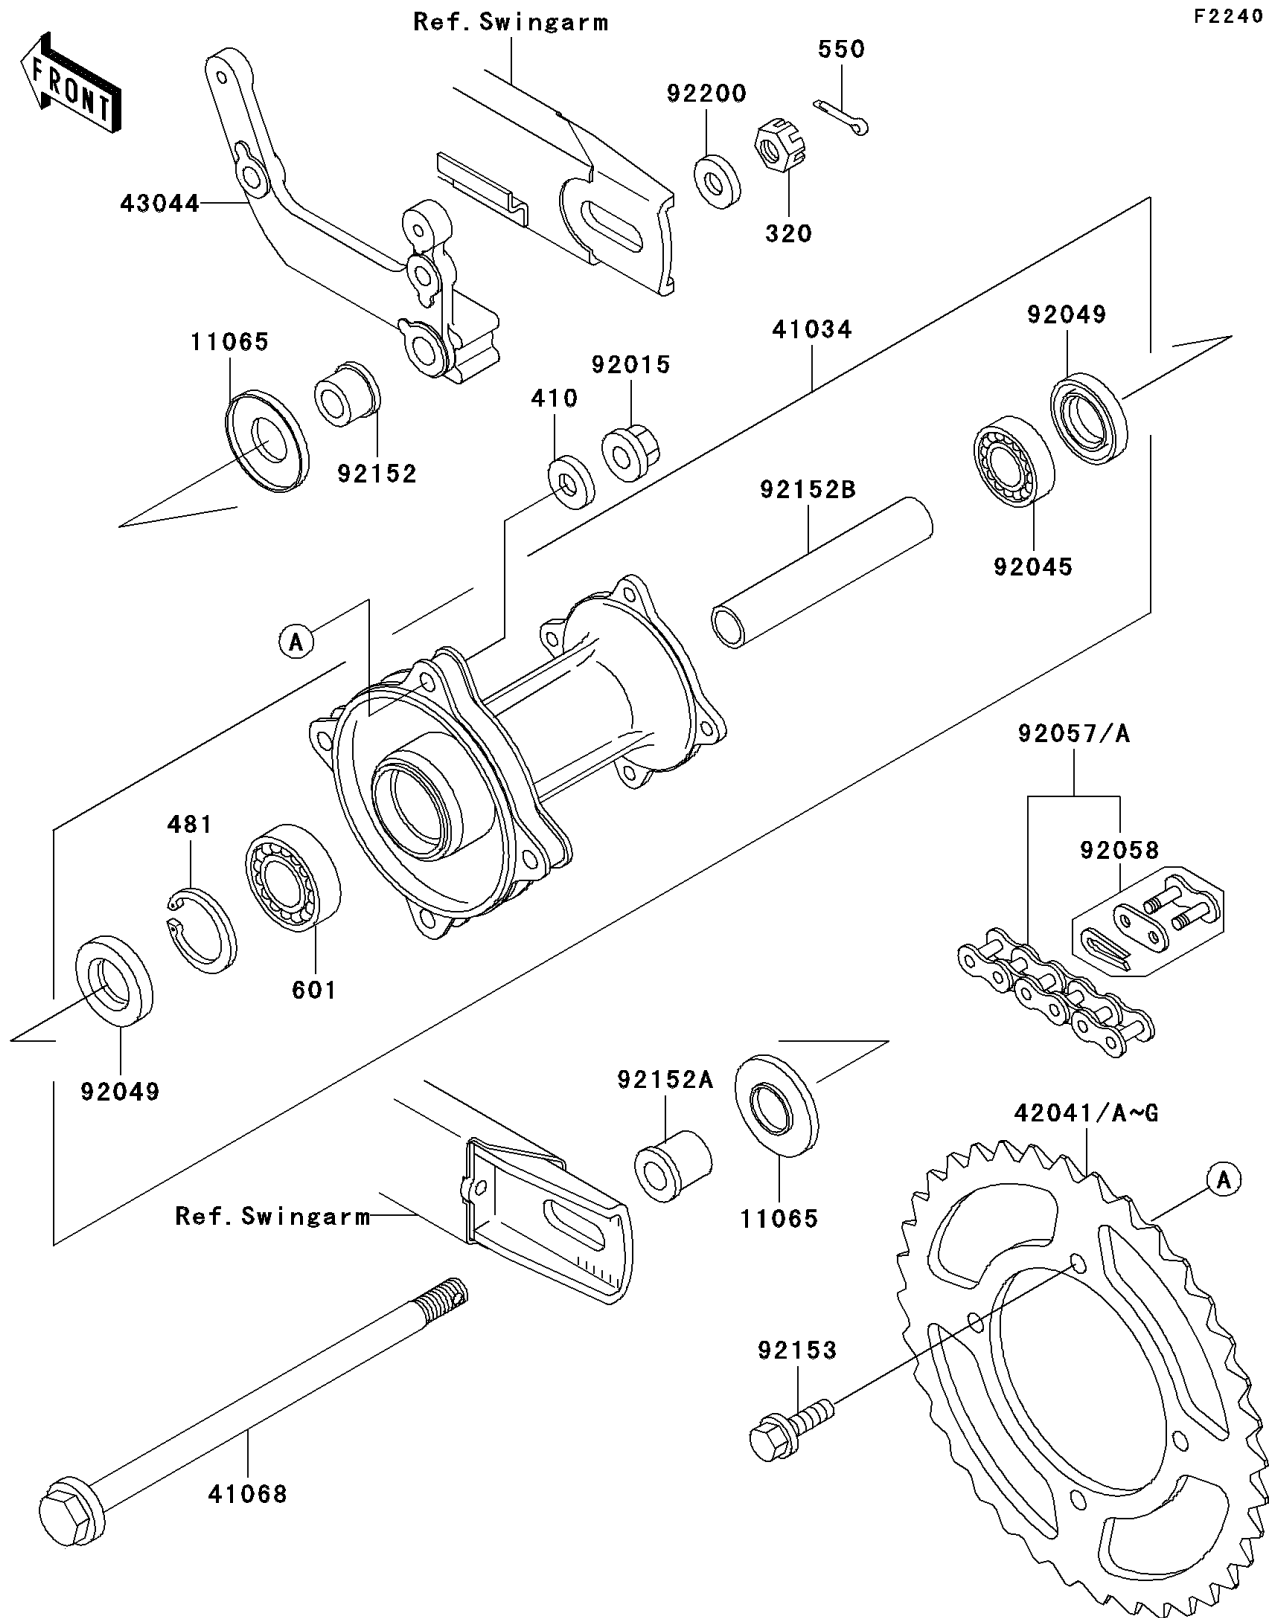

2001 KX65 PARTS DIAGRAM

Rear Hub

F2240

2001 KX65 PARTS LIST

Rear Hub

ITEM NAME	PART NUMBER	QUANTITY
NUT-CASTLE (Ref # 320)	320G1200	1
WASHER-PLAIN-SMALL,8MM (Ref # 410)	410B0800	1
CIRCLIP-TYPE-C,37MM (Ref # 481)	481J3700	1
PIN-COTTER,3.0X25 (Ref # 550)	550D3025	1
BEARING-BALL,#6201UUC3 (Ref # 601)	601B6301UU	1
CAP (Ref # 11065)	11065-1137	1
DRUM-ASSY,REAR BRAKE (Ref # 41034)	41034-1303	1
AXLE,RR (Ref # 41068)	41068-1419	1
SPROCKET-HUB,44T (Ref # 42041)	42041-1525	1
SPROCKET-HUB,45T (Ref # 42041A)	42041-1526	1
SPROCKET-HUB,46T (Ref # 42041B)	42041-1527	1
SPROCKET-HUB,47T (Ref # 42041E)	42041-1528	1
SPROCKET-HUB,48T (Ref # 42041F)	42041-1529	1
HOLDER-COMP-CALIPER,RR (Ref # 43044)	43044-1127	1
NUT,8MM (Ref # 92015)	92015-1432	1
BEARING-BALL,TMB201LLUC3/2A (Ref # 92045)	92045-1062	1
SEAL-OIL,TC20376.5 (Ref # 92049)	92049-1257	1
CHAIN,DRIVE,DID420MBK1X108L (Ref # 92057)	92057-1479	1
JOINT-CHAIN,DRIVE (Ref # 92058)	92058-1073	1
COLLAR,AXLE,L=15.5 (Ref # 92152)	92152-1196	1
COLLAR,RR AXLE,L=22 (Ref # 92152A)	92152-1198	1
COLLAR,RR BRAKE DRUM,L=89 (Ref # 92152B)	92152-1199	1
BOLT,FLANGED,8X28 (Ref # 92153)	92153-1101	1
WASHER,12.3X23X2.3 (Ref # 92200)	92200-1004	1