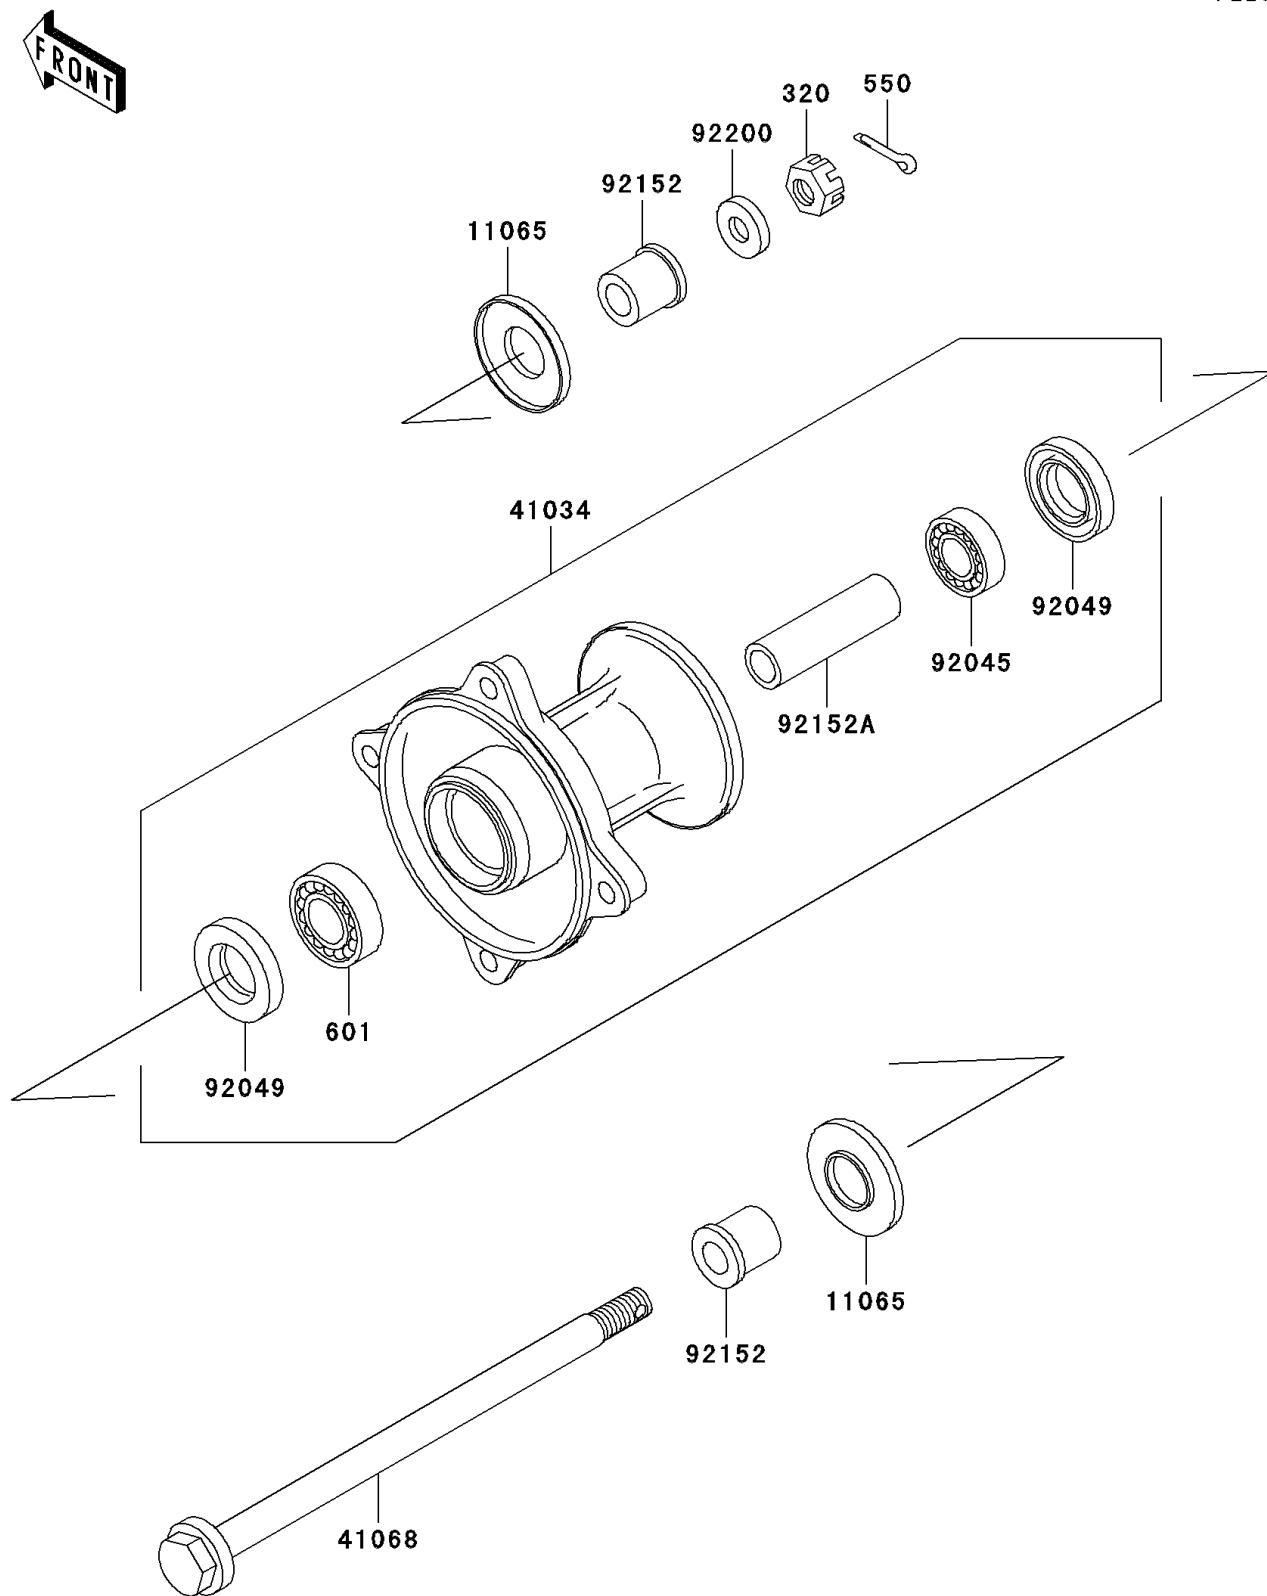

2003 KX65 PARTS DIAGRAM

Front Hub

F2230

2003 KX65 PARTS LIST

Front Hub

ITEM NAME	PART NUMBER	QUANTITY
NUT-CASTLE (Ref # 320)	320G1200	1
PIN-COTTER,3.0X25 (Ref # 550)	550D3025	1
BEARING-BALL,#6201UUC3 (Ref # 601)	601B6301UU	1
CAP (Ref # 11065)	11065-1137	1
DRUM-ASSY,FRONT BRAKE (Ref # 41034)	41034-1302	1
AXLE,FR (Ref # 41068)	41068-1418	1
BEARING-BALL,TMB201LLUC3/2A (Ref # 92045)	92045-1062	1
SEAL-OIL,TC20376.5 (Ref # 92049)	92049-1257	1
COLLAR,AXLE,L=15.5 (Ref # 92152)	92152-1196	1
COLLAR,FR BRAKE DRUM,L=59 (Ref # 92152A)	92152-1197	1
WASHER,12.3X23X2.3 (Ref # 92200)	92200-1004	1