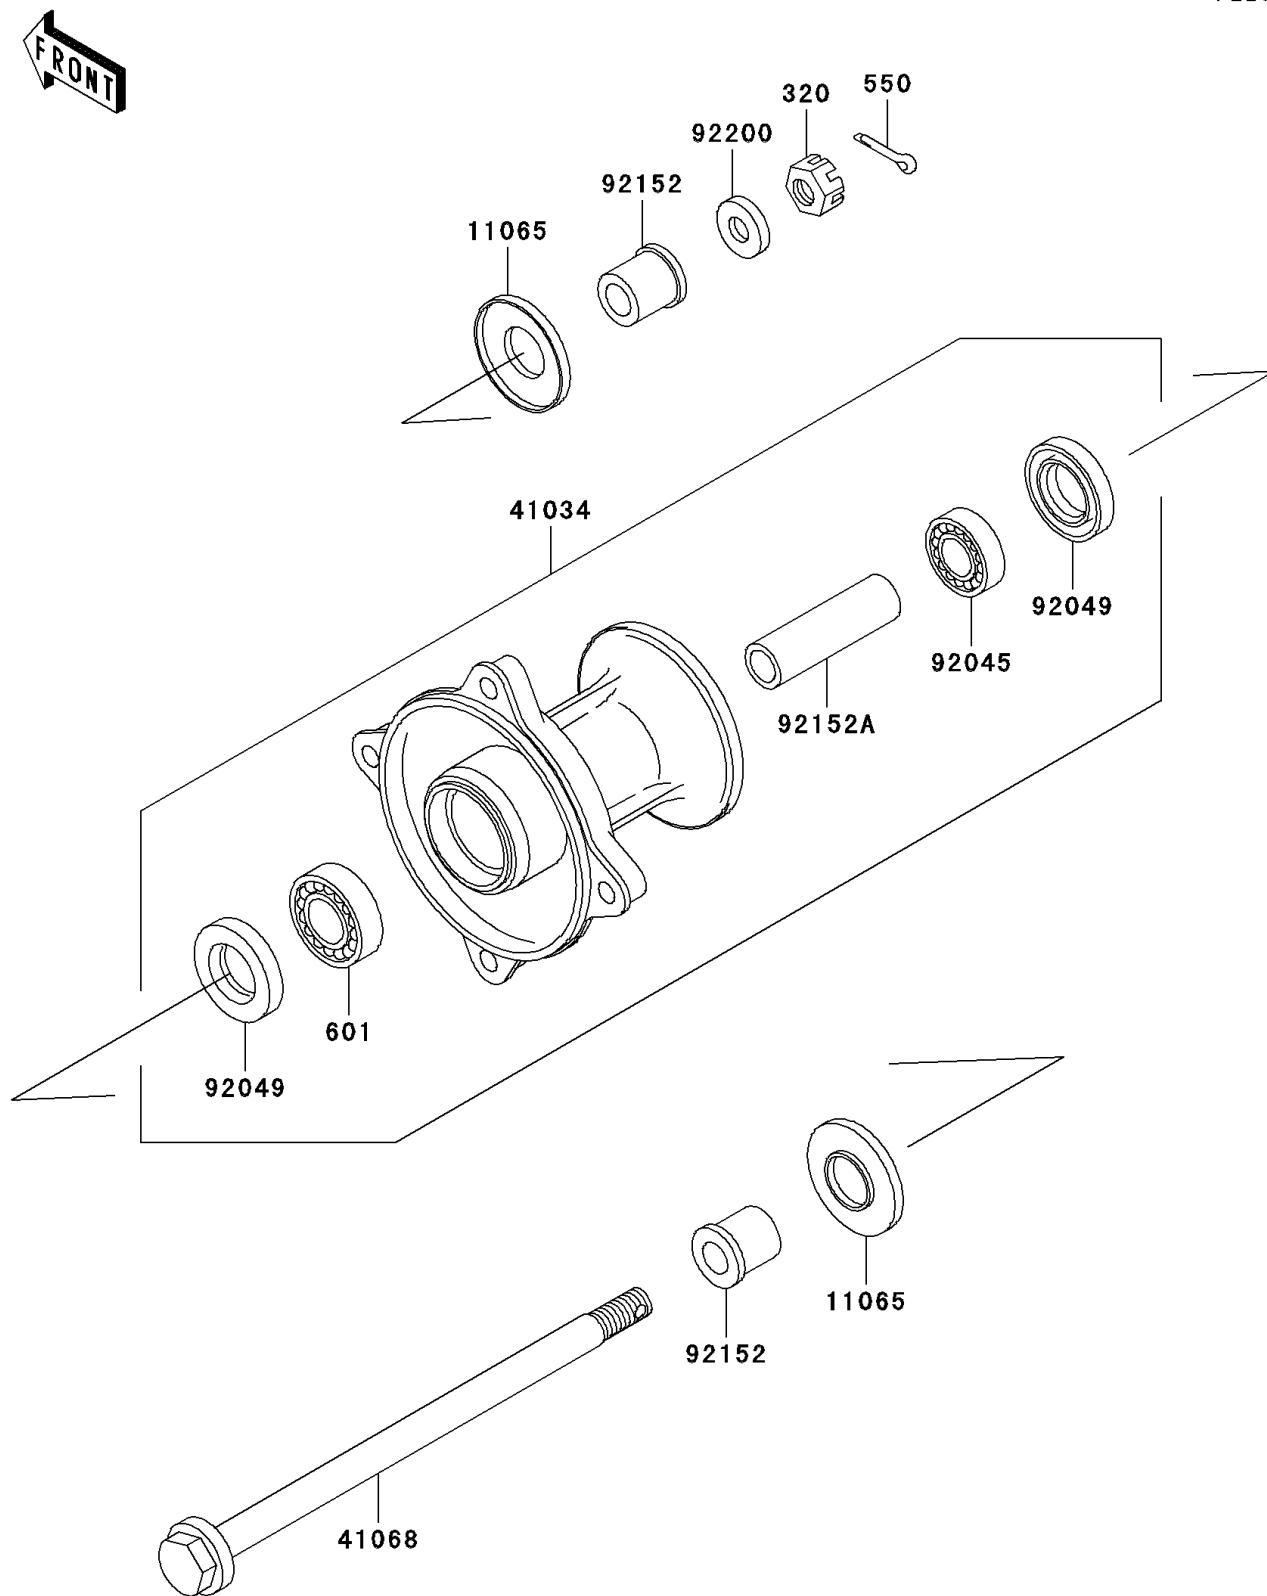

## 2001 KX65 PARTS DIAGRAM

Front Hub

F2230

## 2001 KX65 PARTS LIST

Front Hub

ITEM NAME	PART NUMBER	QUANTITY
NUT-CASTLE (Ref # 320)	320G1200	1
PIN-COTTER,3.0X25 (Ref # 550)	550D3025	1
BEARING-BALL,#6201UUC3 (Ref # 601)	601B6301UU	1
CAP (Ref # 11065)	11065-1137	1
DRUM-ASSY,FRONT BRAKE (Ref # 41034)	41034-1302	1
AXLE,FR (Ref # 41068)	41068-1418	1
BEARING-BALL,TMB201LLUC3/2A (Ref # 92045)	92045-1062	1
SEAL-OIL,TC20376.5 (Ref # 92049)	92049-1257	1
COLLAR,AXLE,L=15.5 (Ref # 92152)	92152-1196	1
COLLAR,FR BRAKE DRUM,L=59 (Ref # 92152A)	92152-1197	1
WASHER,12.3X23X2.3 (Ref # 92200)	92200-1004	1