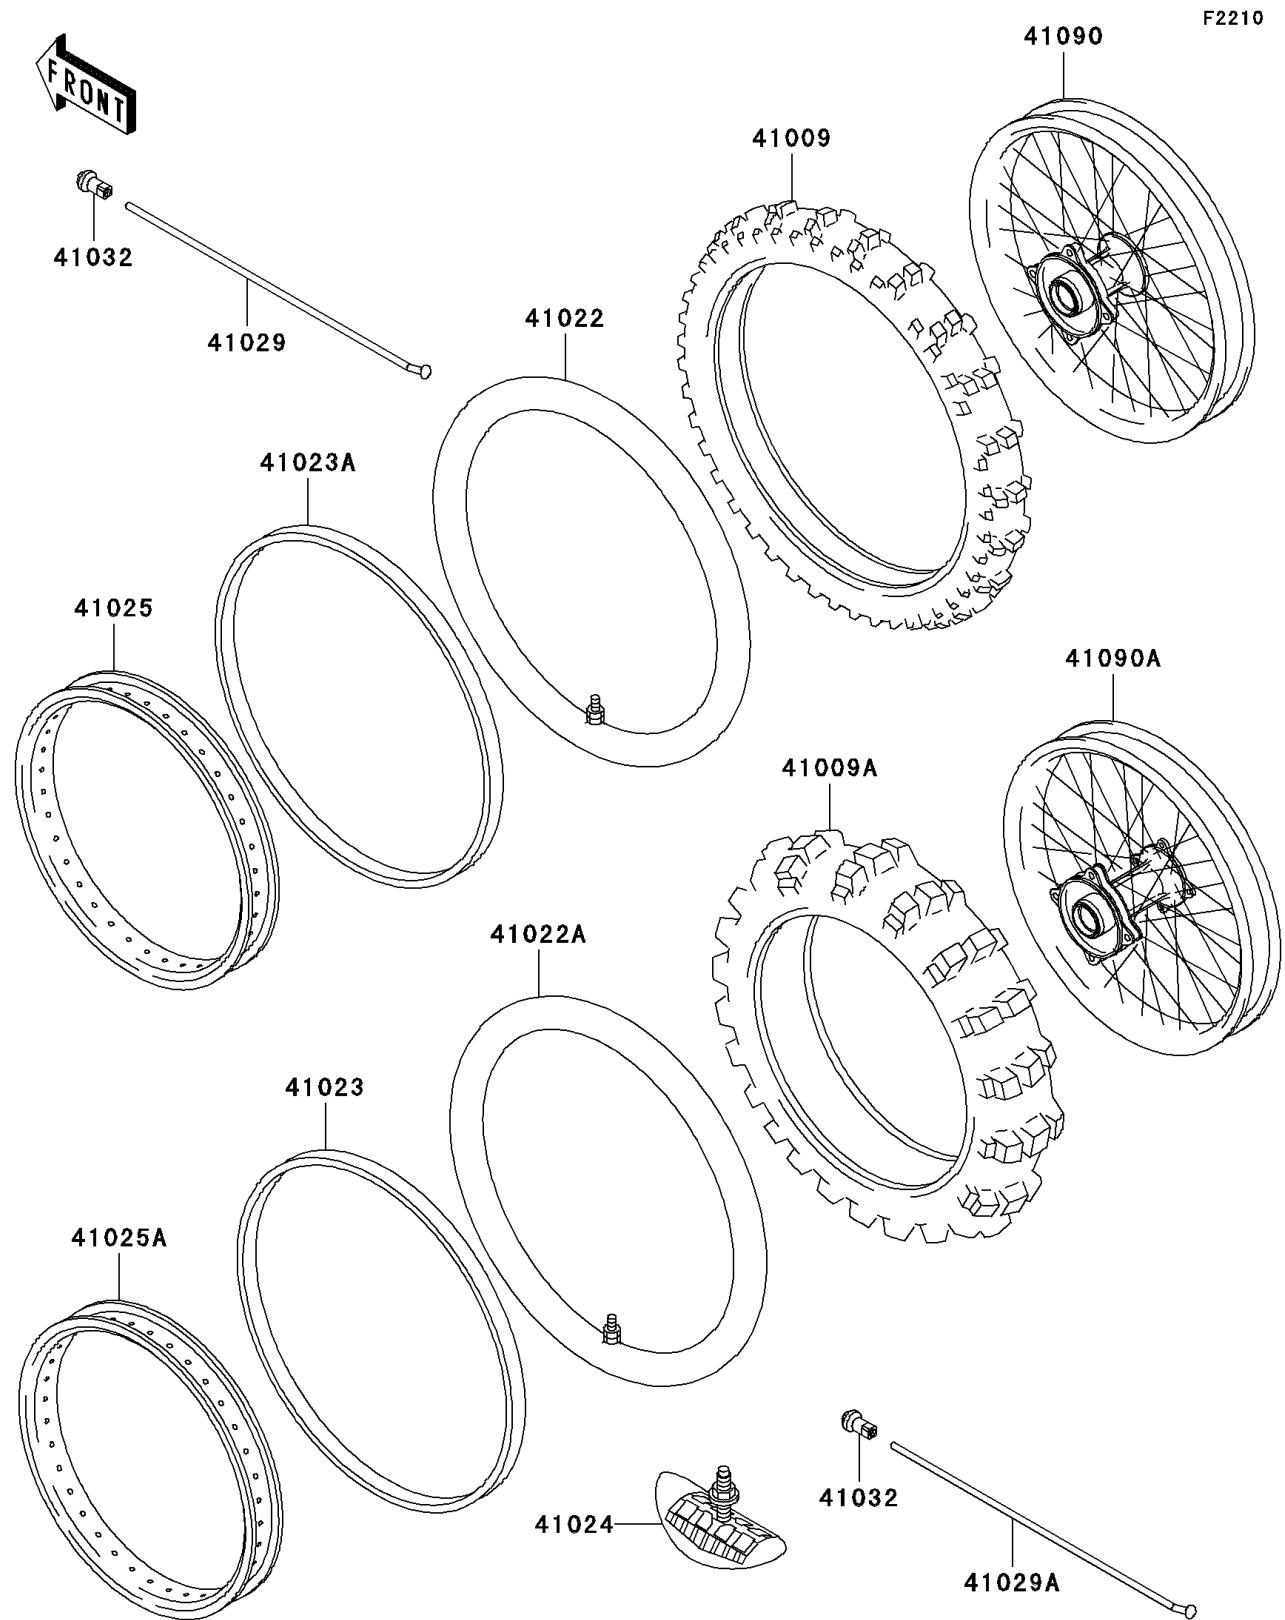

2003 KX65 PARTS DIAGRAM

Wheels/Tires

2003 KX65 PARTS LIST

Wheels/Tires

ITEM NAME	PART NUMBER	QUANTITY
TIRE,FR,60/100-14 30M,D755F(D) (Ref # 41009)	41009-1258	1
TIRE,RR,80/100-12 41M,D755(D) (Ref # 41009A)	41009-1259	1
TUBE-TIRE,60/100-14(D) (Ref # 41022)	41022-1114	1
TUBE-TIRE,80/100-12(D) (Ref # 41022A)	41022-1115	1
BAND-RIM,80/100-12(D) (Ref # 41023)	41023-1066	1
BAND-RIM,80/100-14(D) (Ref # 41023A)	41023-1068	1
STOPPER-RIM,1.60-M(DUNLOP) (Ref # 41024)	41024-010	1
RIM,FR,1.40X14 (Ref # 41025)	41025-1388	1
RIM,RR,1.60X12 (Ref # 41025A)	41025-1389	1
SPOKE-INNER,FR,150MMX159D (Ref # 41029)	41029-1302	1
SPOKE-INNER,RR,125.5MMX167D (Ref # 41029A)	41029-1303	1
NIPPLE-SPOKE (Ref # 41032)	41032-1055	1
WHEEL-SUB ASSY,FR (Ref # 41090)	41090-1124	1
WHEEL-SUB ASSY,RR (Ref # 41090A)	41090-1125	1