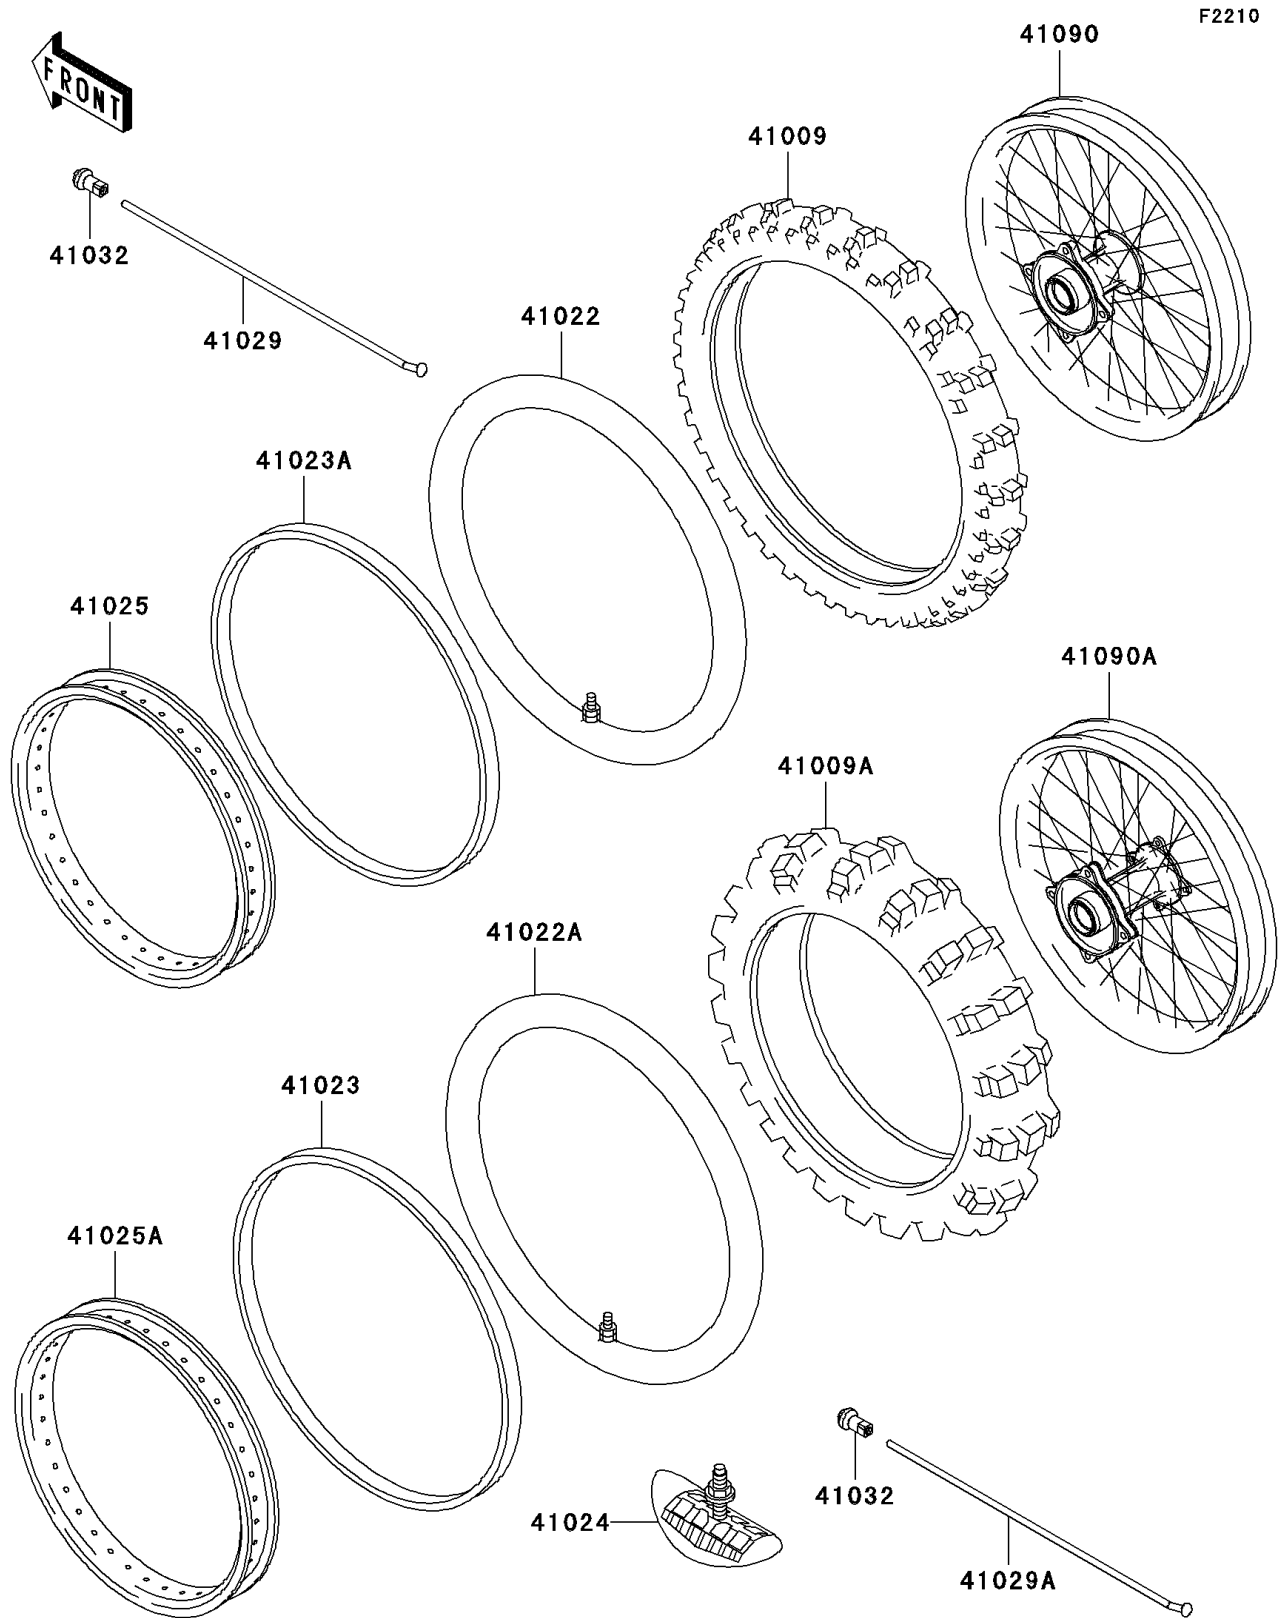

2002 KX65 PARTS DIAGRAM

Wheels/Tires

2002 KX65 PARTS LIST

Wheels/Tires

ITEM NAME	PART NUMBER	QUANTITY
TIRE,FR,60/100-14 30M,D755F(D) (Ref # 41009)	41009-1258	1
TIRE,RR,80/100-12 41M,D755(D) (Ref # 41009A)	41009-1259	1
TUBE-TIRE,60/100-14(D) (Ref # 41022)	41022-1114	1
TUBE-TIRE,80/100-12(D) (Ref # 41022A)	41022-1115	1
BAND-RIM,80/100-12(D) (Ref # 41023)	41023-1066	1
BAND-RIM,80/100-14(D) (Ref # 41023A)	41023-1068	1
STOPPER-RIM,1.60-M(DUNLOP) (Ref # 41024)	41024-010	1
RIM,FR,1.40X14 (Ref # 41025)	41025-1388	1
RIM,RR,1.60X12 (Ref # 41025A)	41025-1389	1
SPOKE-INNER,FR,150MMX159D (Ref # 41029)	41029-1302	28
SPOKE-INNER,RR,125.5MMX167D (Ref # 41029A)	41029-1303	28
NIPPLE-SPOKE (Ref # 41032)	41032-1055	56
WHEEL-SUB ASSY,FR (Ref # 41090)	41090-1124	1
WHEEL-SUB ASSY,RR (Ref # 41090A)	41090-1125	1