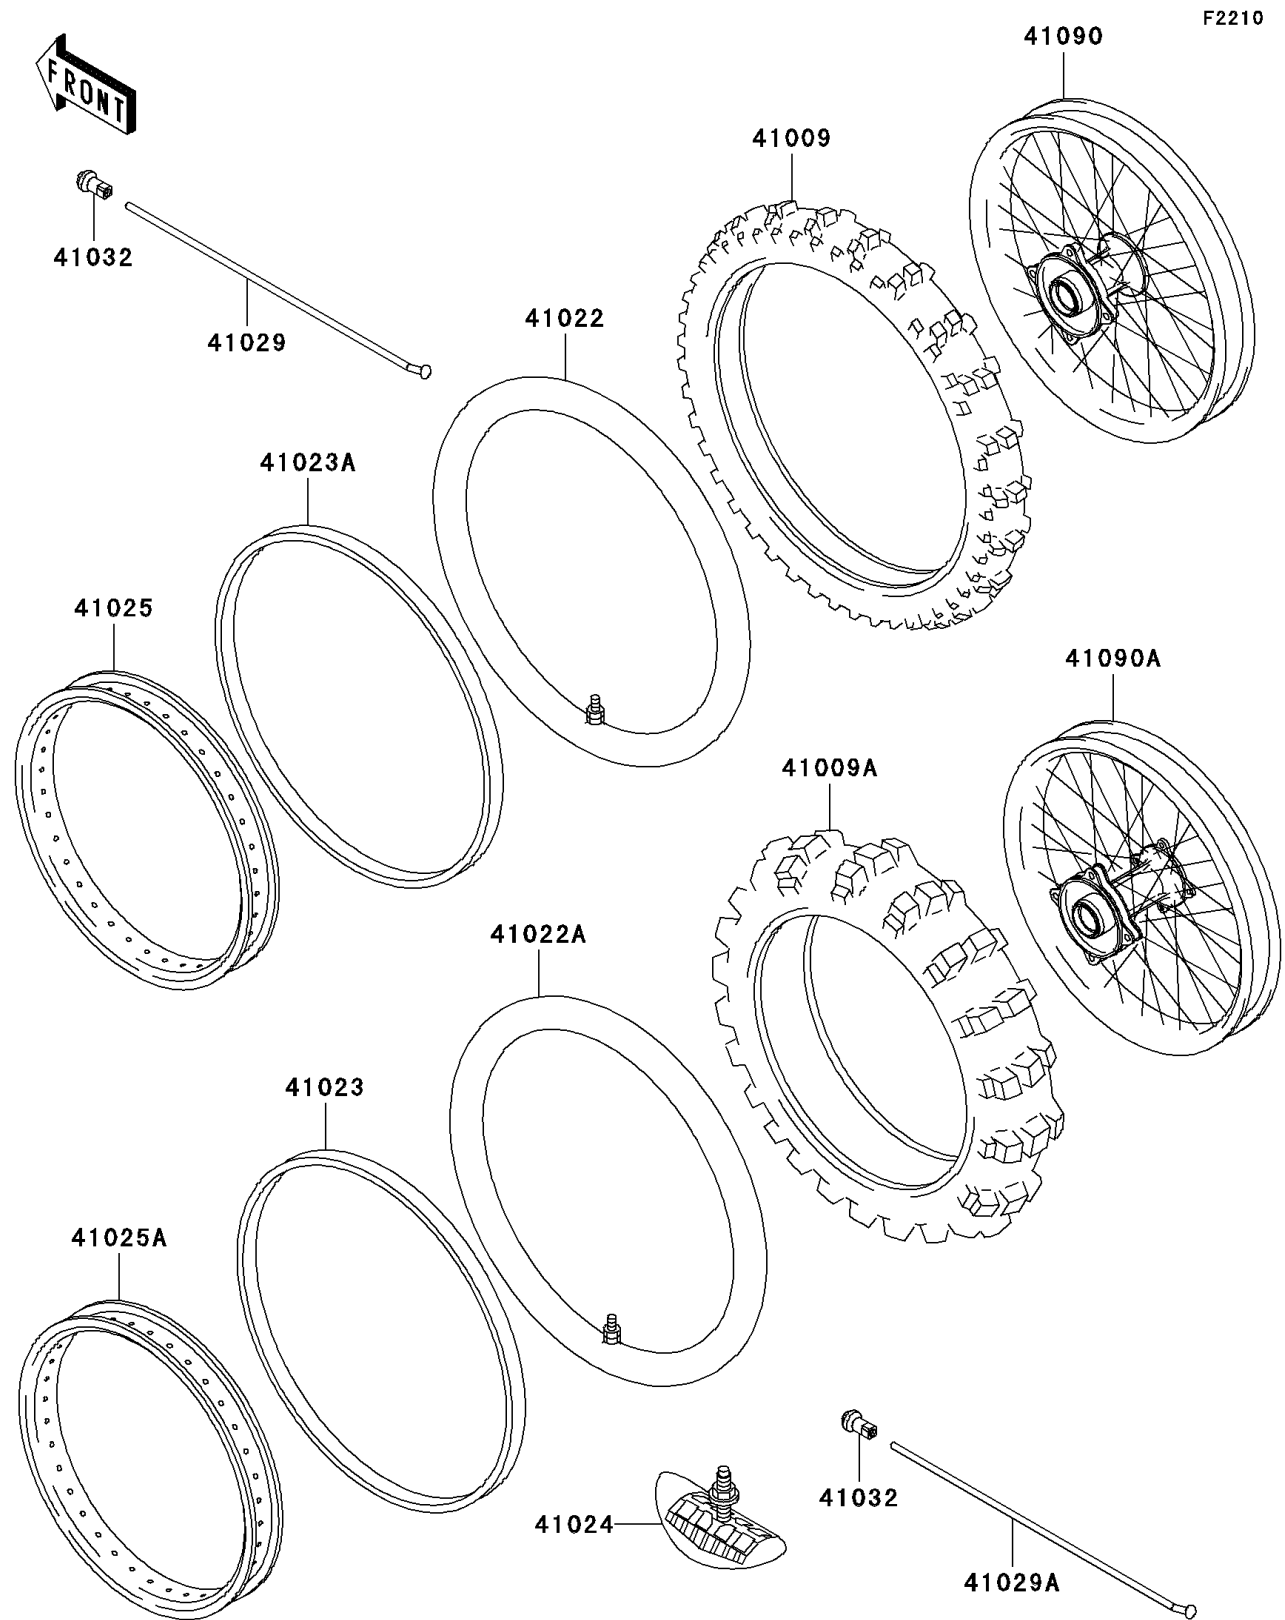

## 2001 KX65 PARTS DIAGRAM

Wheels/Tires

## 2001 KX65 PARTS LIST

Wheels/Tires

ITEM NAME	PART NUMBER	QUANTITY
TIRE,FR,60/100-14 30M,D755F(D) (Ref # 41009)	41009-1258	1
TIRE,RR,80/100-12 41M,D755(D) (Ref # 41009A)	41009-1259	1
TUBE-TIRE,60/100-14(D) (Ref # 41022)	41022-1114	1
TUBE-TIRE,80/100-12(D) (Ref # 41022A)	41022-1115	1
BAND-RIM,80/100-12(D) (Ref # 41023)	41023-1066	1
BAND-RIM,80/100-14(D) (Ref # 41023A)	41023-1068	1
STOPPER-RIM,1.60-M(DUNLOP) (Ref # 41024)	41024-010	1
RIM,FR,1.40X14 (Ref # 41025)	41025-1388	1
RIM,RR,1.60X12 (Ref # 41025A)	41025-1389	1
SPOKE-INNER,FR,150MMX159D (Ref # 41029)	41029-1302	1
SPOKE-INNER,RR,125.5MMX167D (Ref # 41029A)	41029-1303	1
NIPPLE-SPOKE (Ref # 41032)	41032-1055	1
WHEEL-SUB ASSY,FR (Ref # 41090)	41090-1124	1
WHEEL-SUB ASSY,RR (Ref # 41090A)	41090-1125	1