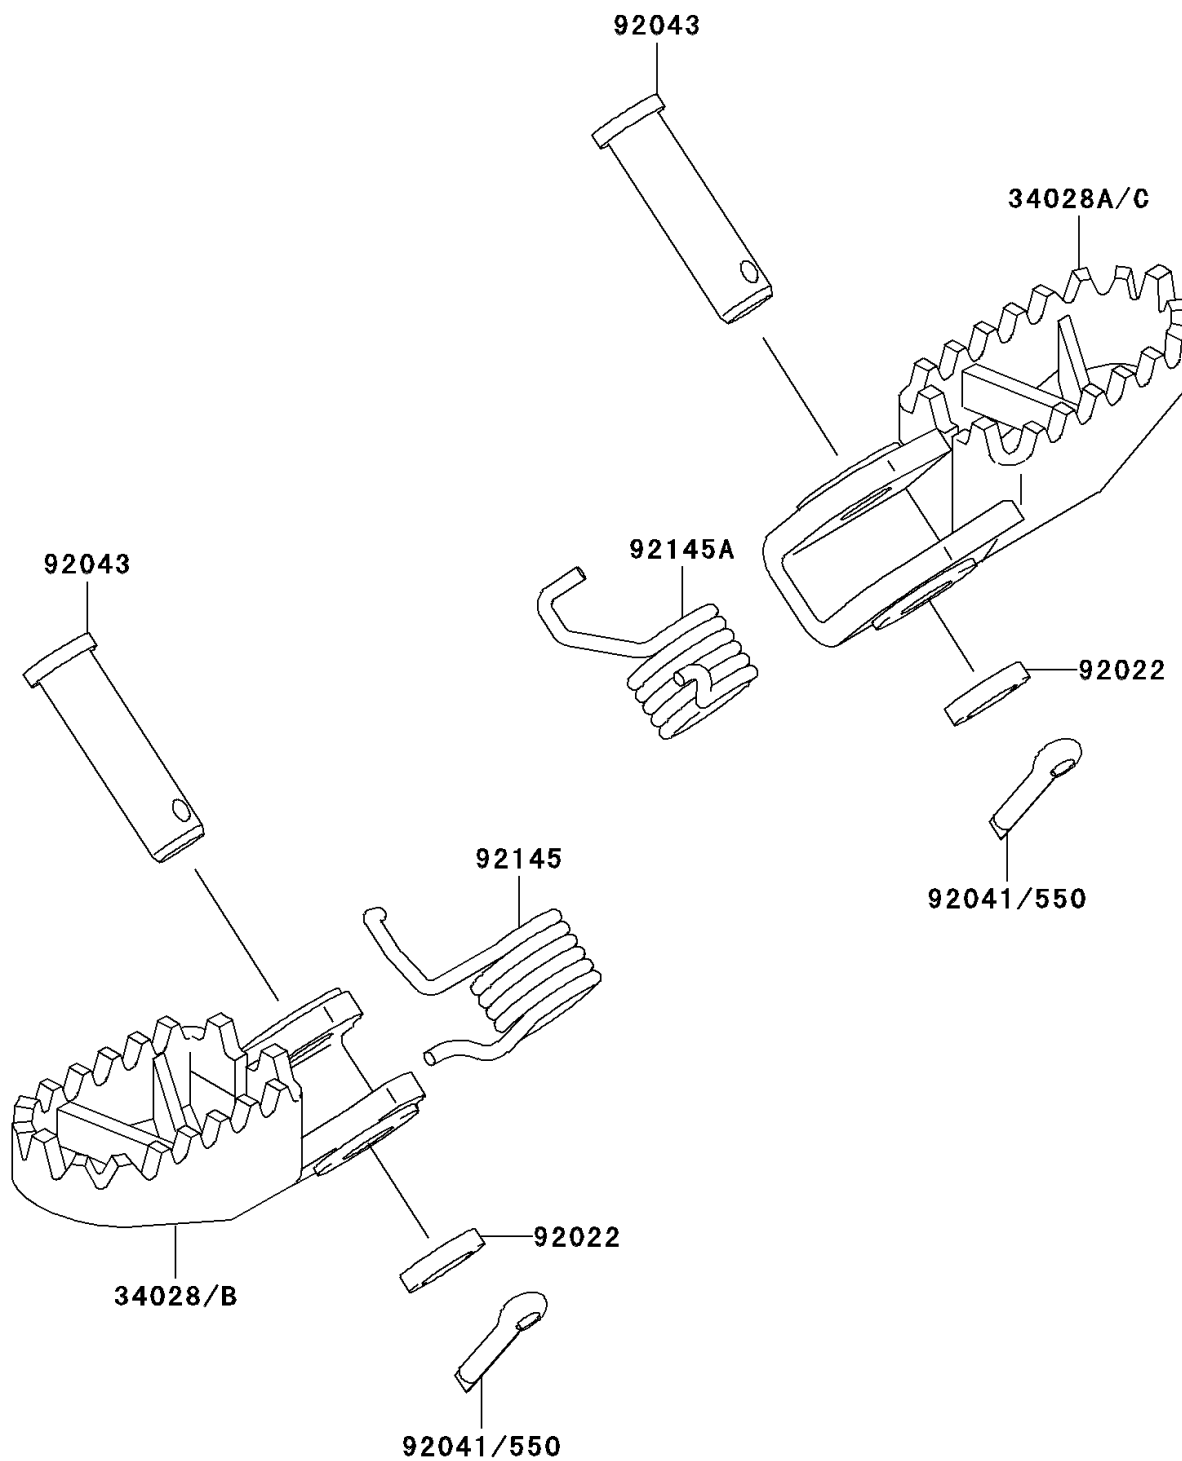

## 2003 KX65 PARTS DIAGRAM

Footrests

F2160

## 2003 KX65 PARTS LIST

Footrests

ITEM NAME	PART NUMBER	QUANTITY
PIN-COTTER,3.0X20 (Ref # 550)	550S3020	1
STEP,LH,SILVER (Ref # 34028B)	34028-1529-CE	1
STEP,RH,SILVER (Ref # 34028C)	34028-1530-CE	1
WASHER,10.2X16X1 (Ref # 92022)	92022-1829	1
PIN,10X37.5 (Ref # 92043)	92043-1643	1
SPRING,STEP,LH (Ref # 92145)	92145-1106	1
SPRING,STEP,RH (Ref # 92145A)	92145-1107	1