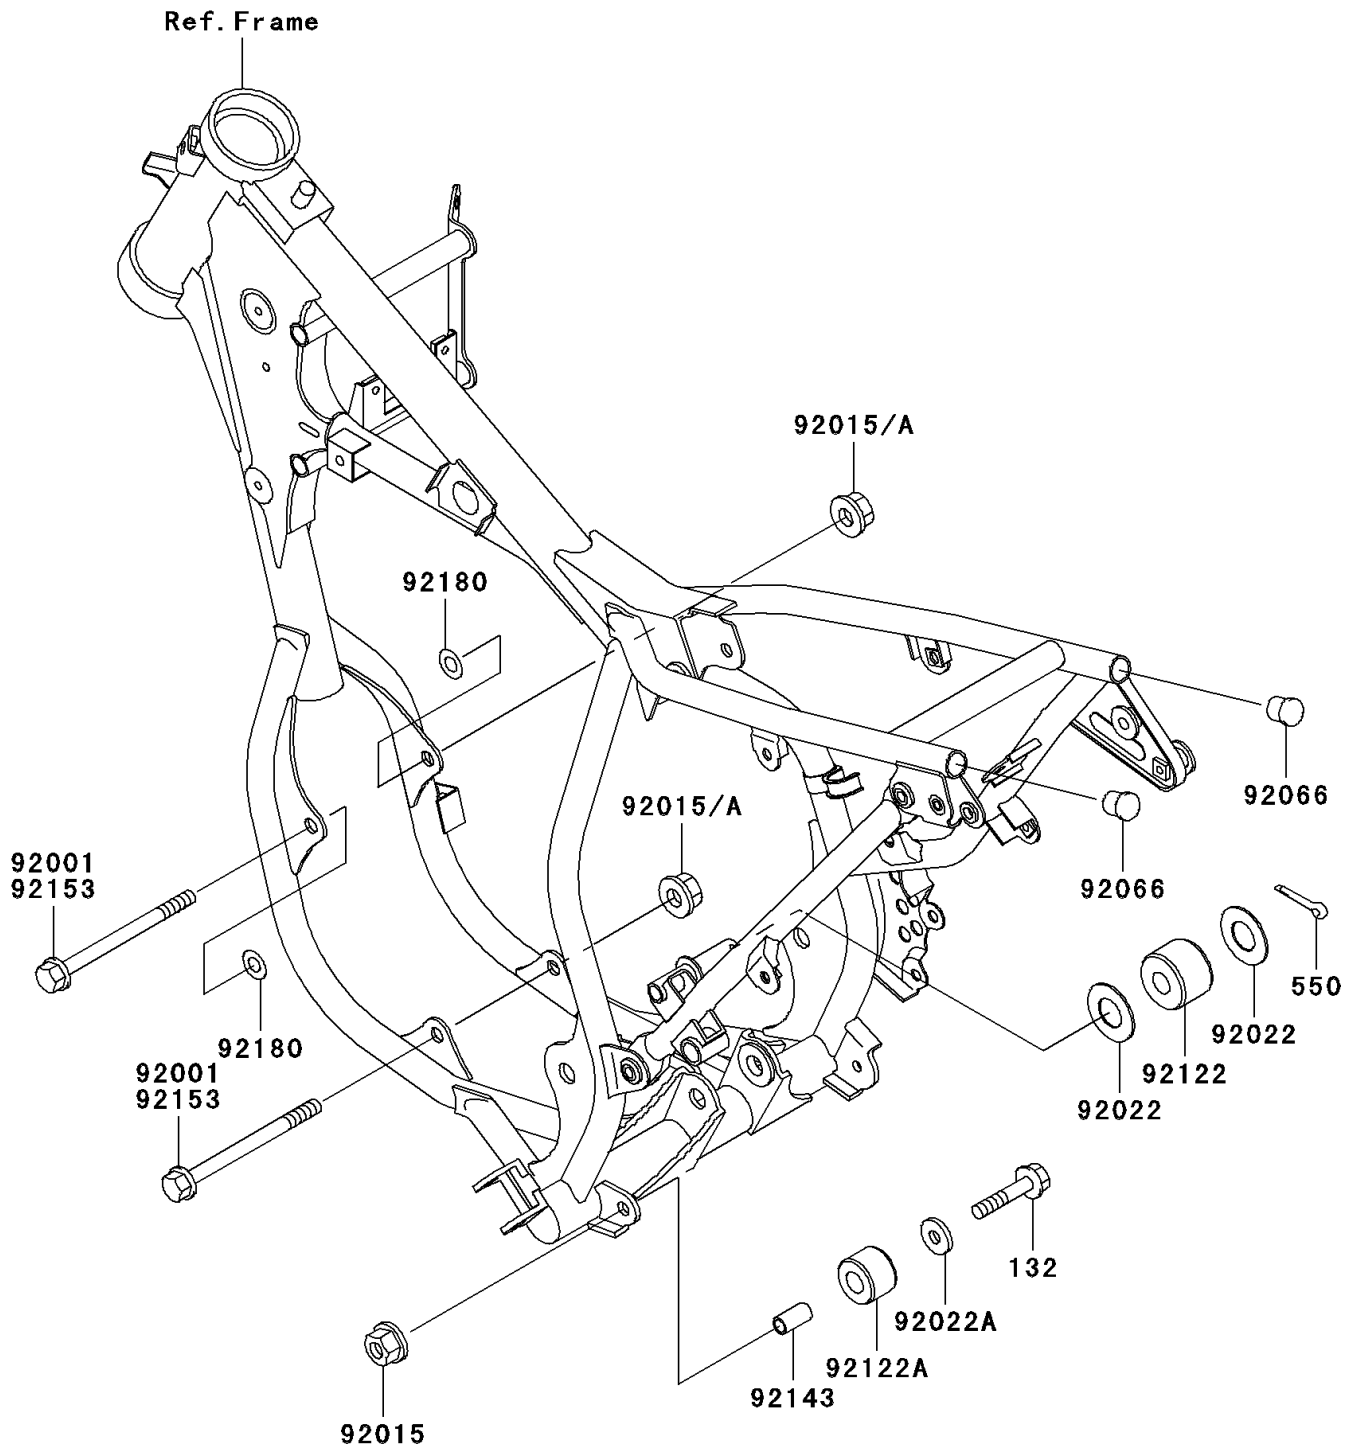

2003 KX65 PARTS DIAGRAM

Engine Mount

F2122

2003 KX65 PARTS LIST

Engine Mount

ITEM NAME	PART NUMBER	QUANTITY
BOLT-FLANGED-SMALL (Ref # 132)	132G0840	1
PIN-COTTER,2.5X18 (Ref # 550)	550D2518	1
NUT,8MM (Ref # 92015)	92015-1143	1
NUT,8MM (Ref # 92015A)	92015-1432	1
WASHER (Ref # 92022)	92022-107	1
WASHER,8.5X20X1.6 (Ref # 92022A)	92022-1561	1
PLUG,HEAD LAMP (Ref # 92066)	92066-1081	1
ROLLER,CHAIN GUIDE (Ref # 92122)	92122-1179	1
ROLLER,CHAIN GUIDE (Ref # 92122A)	92122-1213	1
COLLAR,9.5X12.7X25 (Ref # 92143)	92143-1432	1
BOLT,FLANGED,8X110 (Ref # 92153)	92153-1095	1
SHIM,9X18X0.3 (Ref # 92180)	92180-1354	1