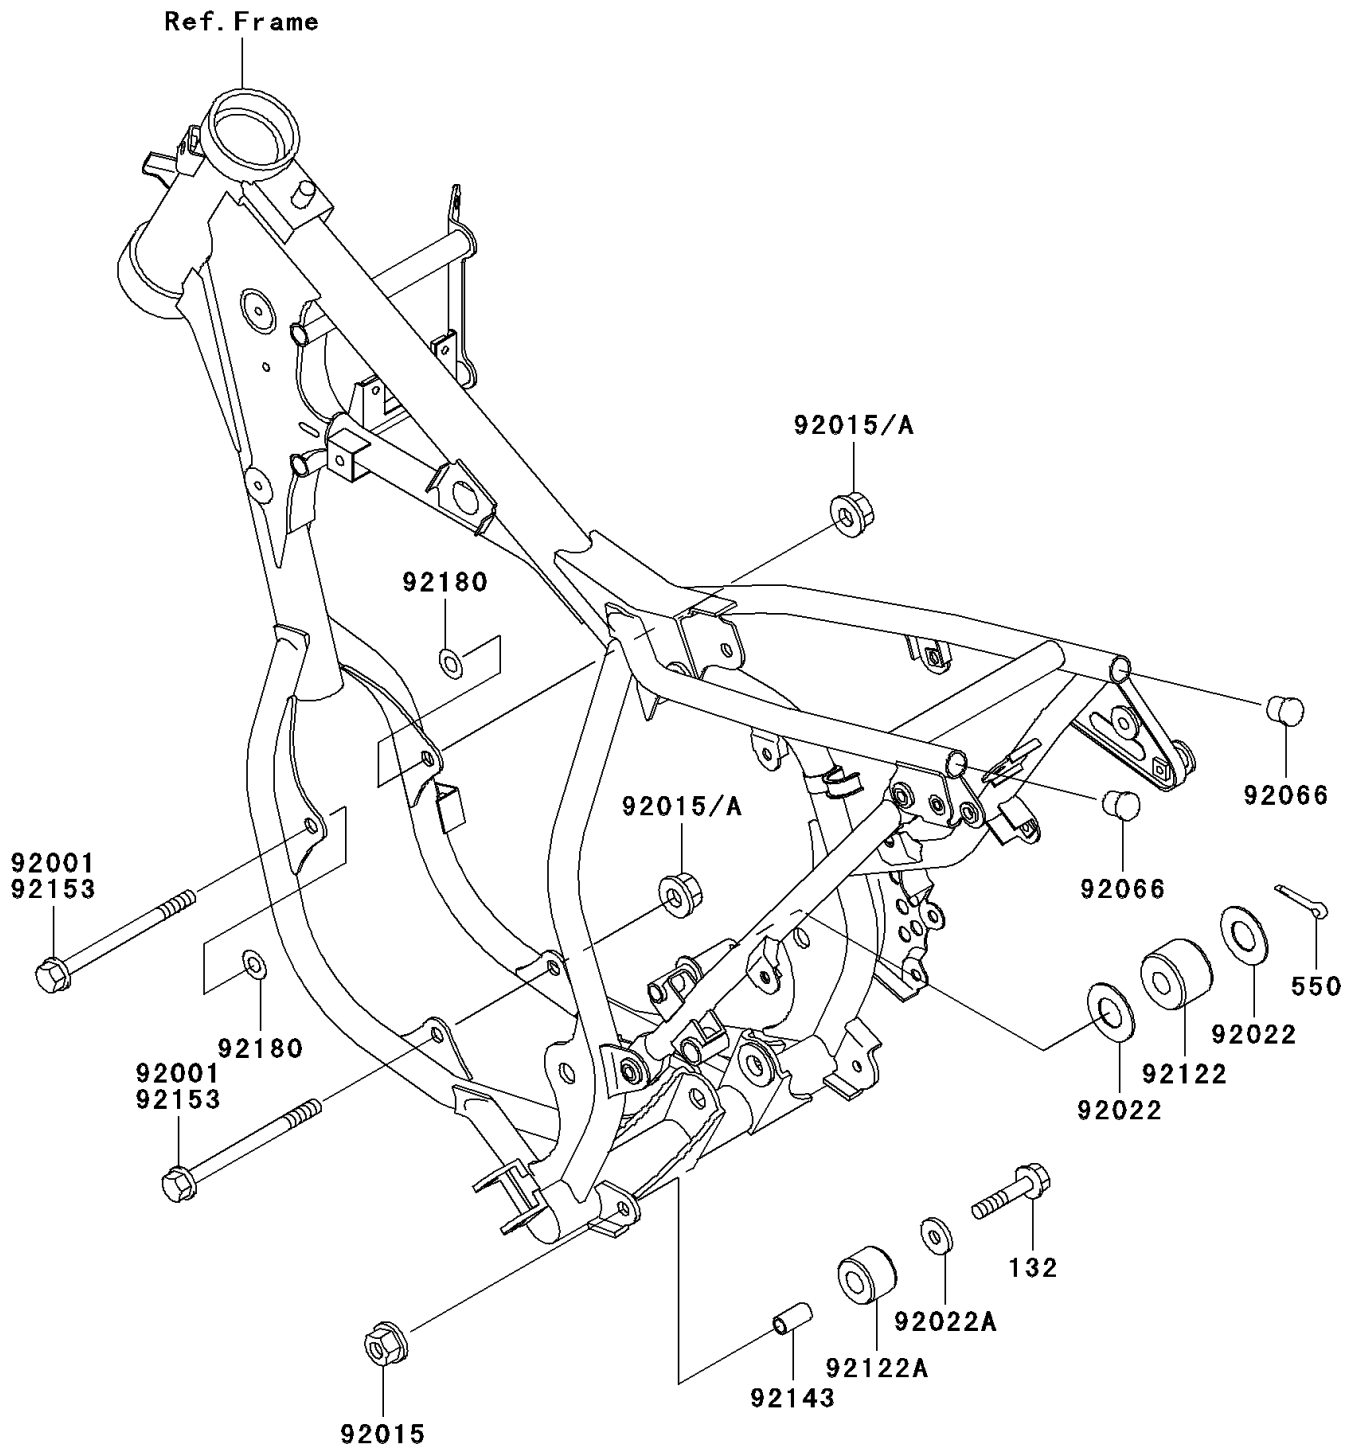

2001 KX65 PARTS DIAGRAM

Engine Mount

F2122

2001 KX65 PARTS LIST

Engine Mount

ITEM NAME	PART NUMBER	QUANTITY
BOLT-FLANGED-SMALL (Ref # 132)	132G0840	1
PIN-COTTER,2.5X18 (Ref # 550)	550D2518	1
BOLT,5X105 (Ref # 92001)	92001-1367	1
NUT,8MM (Ref # 92015)	92015-1143	1
WASHER (Ref # 92022)	92022-107	1
WASHER,8.5X20X1.6 (Ref # 92022A)	92022-1561	1
PLUG,HEAD LAMP (Ref # 92066)	92066-1081	1
ROLLER,CHAIN GUIDE (Ref # 92122)	92122-1179	1
ROLLER,CHAIN GUIDE (Ref # 92122A)	92122-1213	1
COLLAR,9.5X12.7X25 (Ref # 92143)	92143-1432	1
SHIM,9X18X0.3 (Ref # 92180)	92180-1354	1